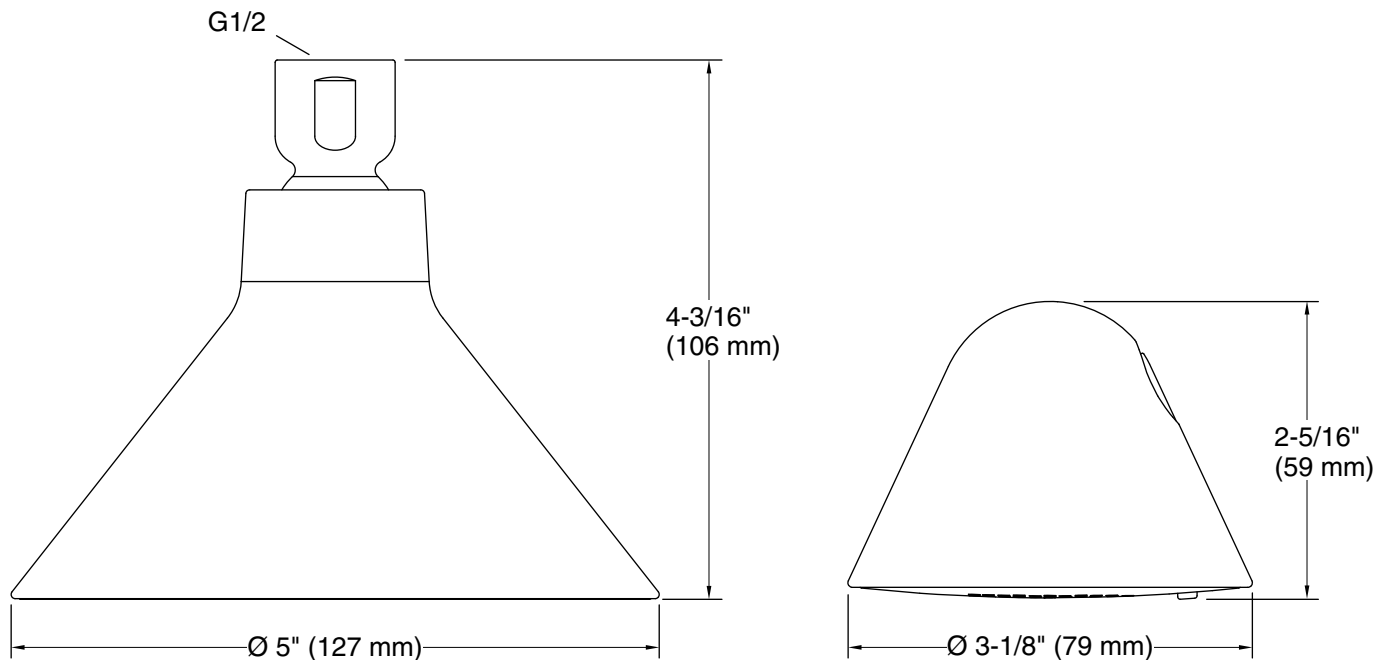

Technical Information

All product dimensions are nominal.

Faucet:

Flow rate: 1.75 gal/min (6.6 l/min)

Bluetooth® range: 33 ft (0.8 m)

Bluetooth® version: 2.1

Showerhead/Body Spray:

Rated maximum flow: 1.75 gal/min (6.6 l/min)

Pressure: 45 psi (3.1 bar)

Notes

For use with automatic compensating valves rated at 1.75 gal/min (6.6 l/min) or less.

Install this product according to the installation instructions.

Follow local building electrical codes.

A BLUETOOTH wireless device is required to stream music.