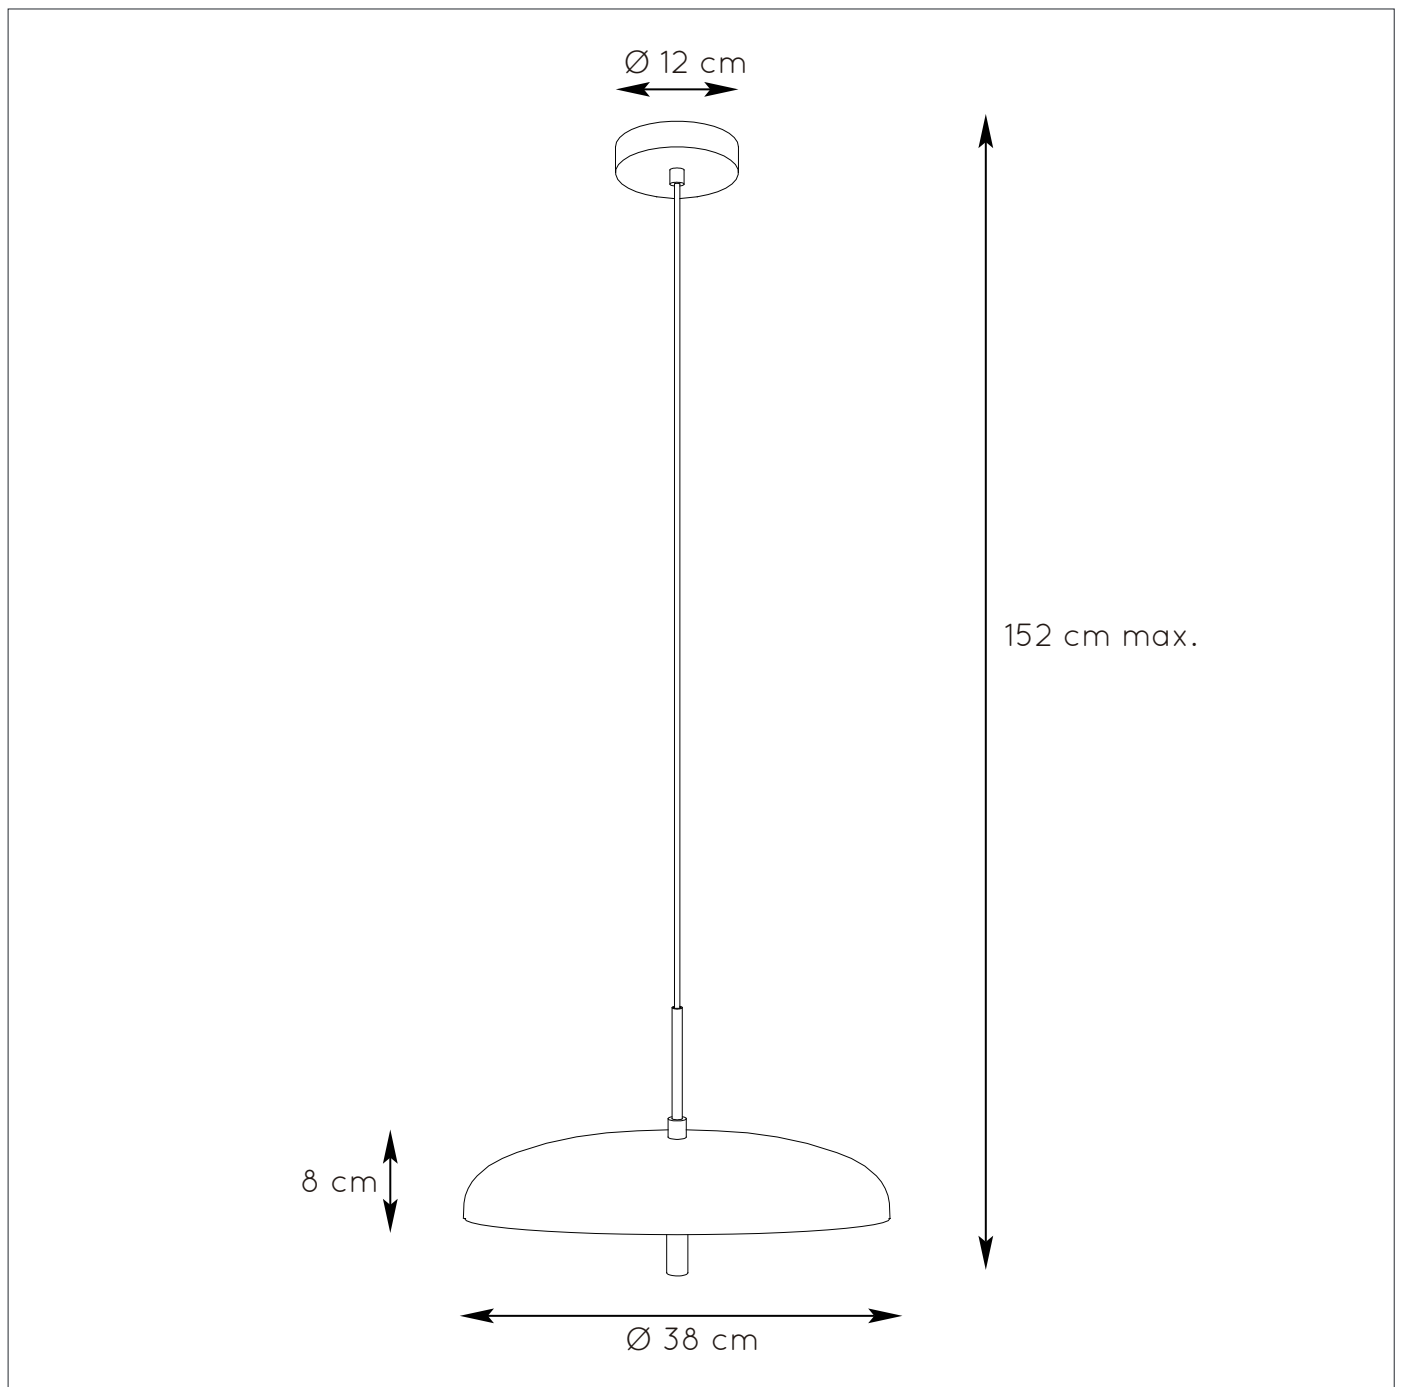

ELGIN

Item number : 03431/38/30

EAN code : 5411212031211

Item number : 03431/38/66

EAN code : 5411212031228

For more specifications, dimensions please visit

www.lucide.com