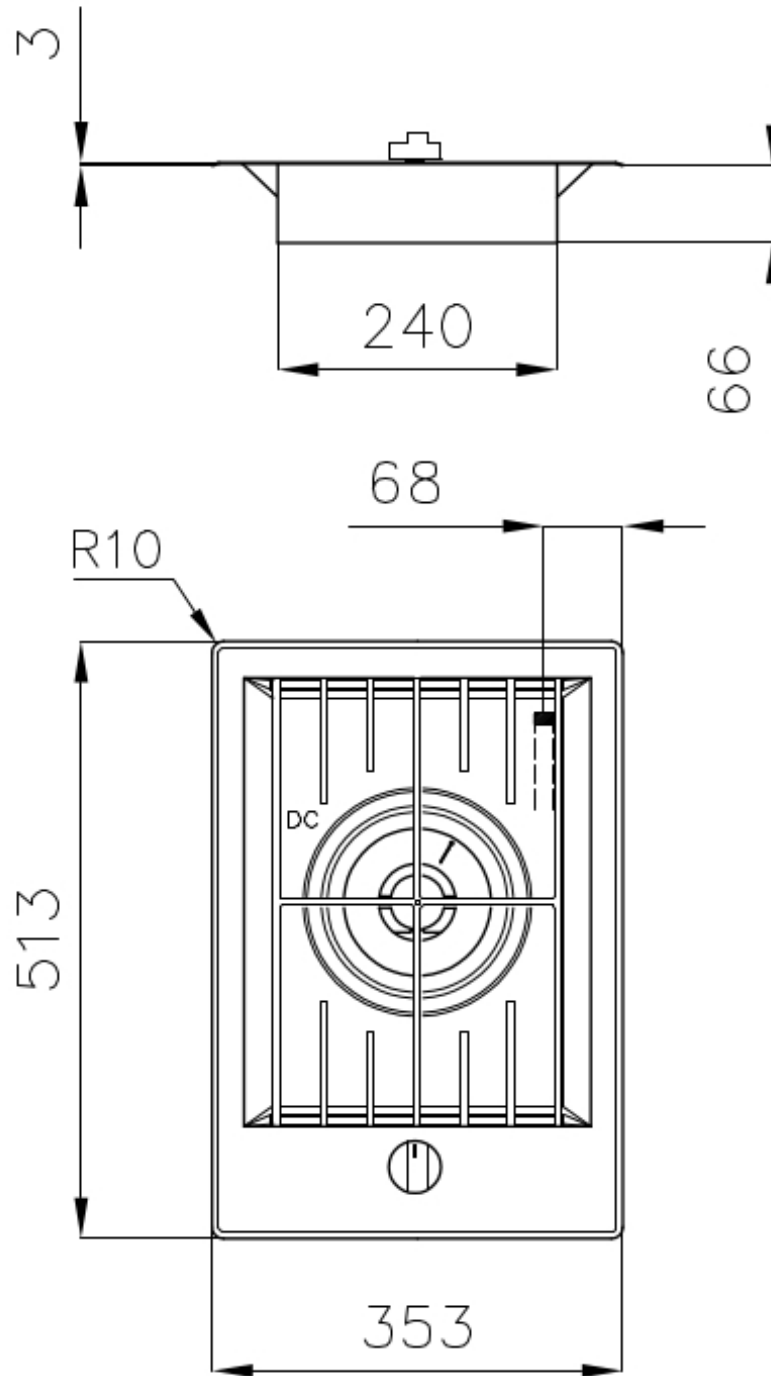

TECHNICAL DATA