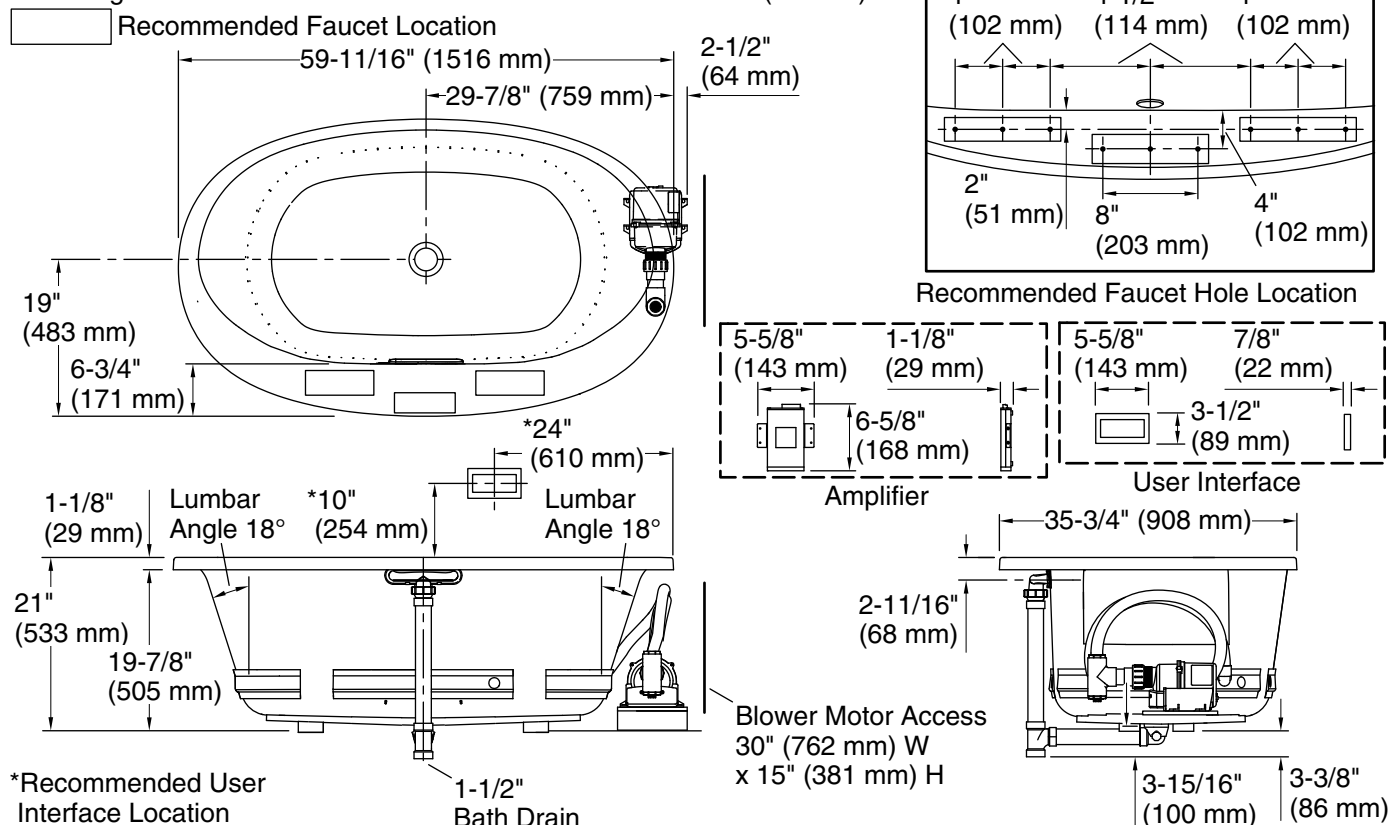

No change in measurements if connected with drain illustrated. (K-7272)

Required Electrical Service

One dedicated circuit required, protected with Class A Ground-Fault Circuit-Interrupter (GFCI). Outside North America, this device may be known as a Residual Current Device (RCD).

Amplifier, Blower: 120 V, 15 A, 60 Hz

Technical Information

All product dimensions are nominal.

Installation:	Drop-in, Under-mount
Drain location:	Center
Basin area, bottom:	43" x 25-5/8" (1093 mm x 651 mm)
Basin area, top:	55-9/16" x 28-3/8" (1411 mm x 720 mm)
Weight:	115 lbs (52.2 kg)
Minimum floor load:	50.9 lbs/ft² (248.5 kg/m²)
Water depth:	16-5/16" (415 mm)
Water capacity:	72.017 gal (272.6 L)
Template:	Drop-in, 1268438-7, required, included
Electrical component rating:	Amplifier: 120 V, 1.1 A, 50/60 Hz Blower: 120 V, 10 A, 60 Hz
Amplifier channels:	2 at 15 W per channel 2 at 30 W per channel
Bluetooth® range:	33 ft (0.8 m)

Notes

Measure your actual product for rough-in details. Install this product according to the installation instructions.

The hot water supply should be 70% of the capacity of the bath or greater. Installations will vary.

Provide an additional grounded outlet if connecting a powered wireless device or adapter. Kit is required for under-mount installations (sold separately).

Remote blower installation kit is available for relocating the blower.

Do not relocate or alter the PVC tee or coiled flexible tubing connected to the blower.

Control amplifier fits 16" (406 mm) center studs.

If installing a rim-mount faucet, make sure there is no interference above or below the deck before drilling any holes.