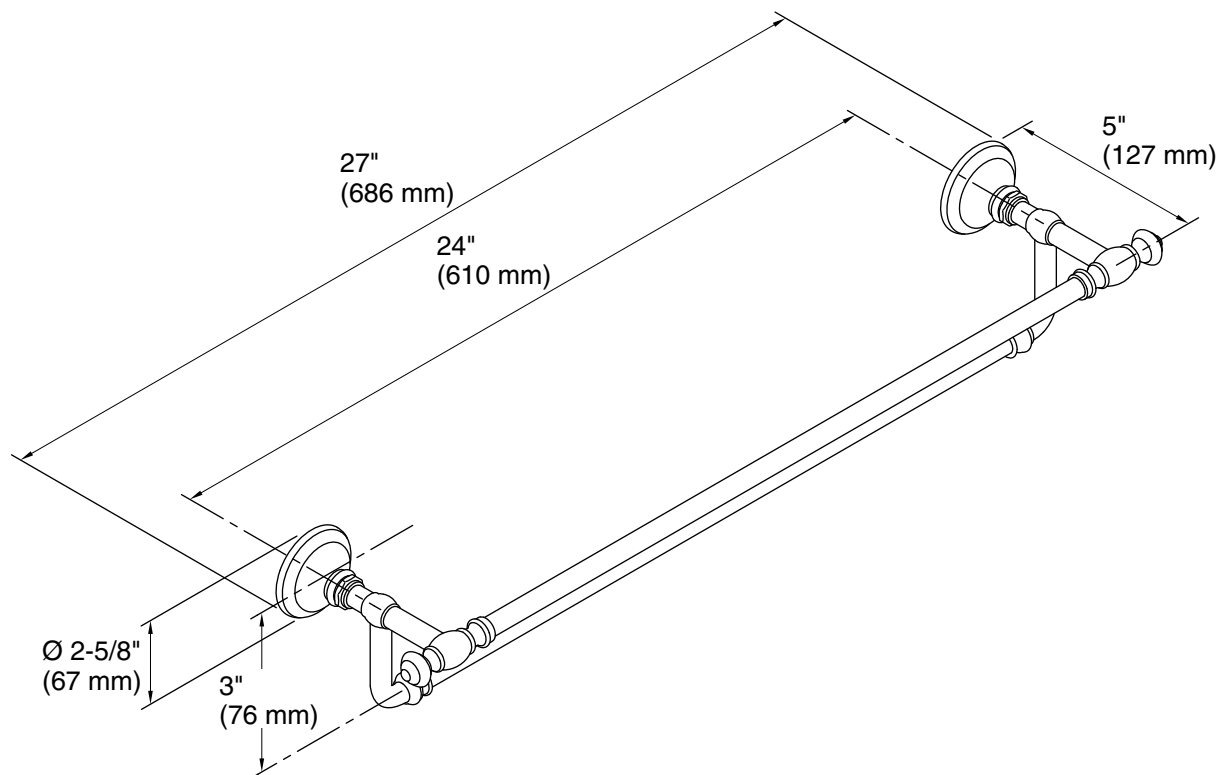

Technical Information

All product dimensions are nominal.

Material: Metal

Notes

Install this product according to the installation guide.

CAUTION: Risk of personal injury. Do not install these products in any area where they are likely to be used inadvertently as a grab bar or support bar. These products are not designed or intended for use as a grab bar or support bar.