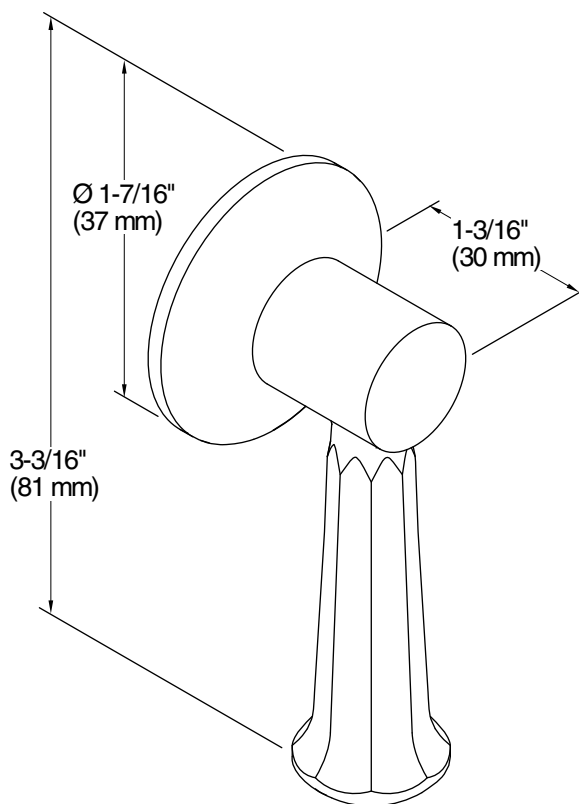

Features

- Mounts vertically.
- For use with the K-3940-RA Kathryn one-piece toilet.
- Coordinates with other products in the Kathryn collection.

Material

- Premium metal construction for durability and reliability.
- KOHLER finishes resist corrosion and tarnishing.

Technical Information

All product dimensions are nominal.

Material: Zinc, Stainless Steel