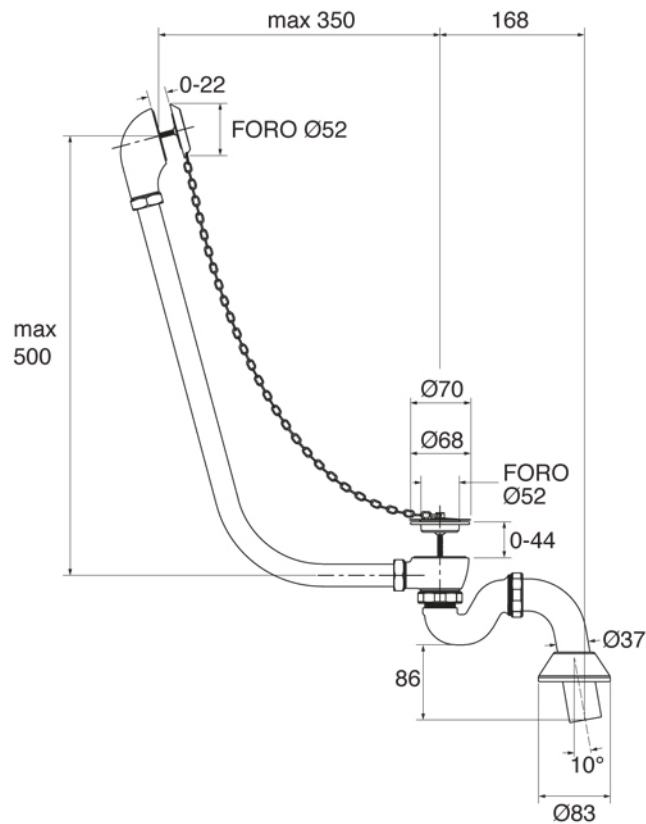

CAST IRON BATHTUB Collection	
Code	Description
9159	Cast iron bathtub 1700x680 (Kg. 195 - Lt. 215) Without tap holes, external unfinished
103	External painting External painting White
105	External painting RAL

Verona - Italy
 tel. +39 045 8006917
 fax. +39 045 8020111
 gentry-home.com

CAST IRON BATHTUB Collection	
Code	Description
0190-C 0191-I/N/O/OR 0191-B/ND/R	<p>Exposed bath waste with drain stopper chain and overflow with exposed pipes for floor connector and siphon</p> <p>Chrome Incalux, Nickel, Dark Gold, Rose Gold Bronze, Dark Nickel, Copper</p>