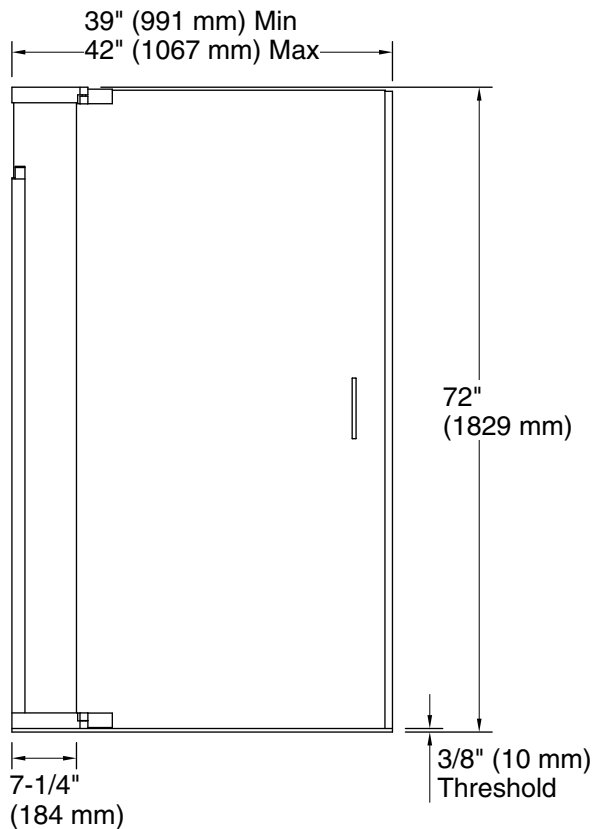

Installation

- Door can be installed to open to the left or right to suit your bathroom layout.
- Not for use in hospitality.
- For residential use only.

Recommended Products/Accessories

K-1690 48" corner shower stall w/ integral high-dome ceiling,
requires grab bar

Available Glass Options

Code	Description
------	-------------

L	Crystal Clear
---	---------------

Technical Information

All product dimensions are nominal.

Installation type: For shower base installation

Opening style: Pivot

Opening Width - Min: 39" (991 mm)

Opening Width - Max: 42" (1067 mm)

Walk-through - Min: 29-5/16" (745 mm)

Walk-through - Max: 32-15/16" (837 mm)

Base-To-Wall Radius 3/8" (10 mm)

- Max:

Glass thickness: 1/4" (6 mm)

Glass coating: CleanCoat®

Notes

Measure your actual product for roughing-in details.

The vertical opening should be a minimum of 73-1/2" (1867 mm) to allow for installation clearance.