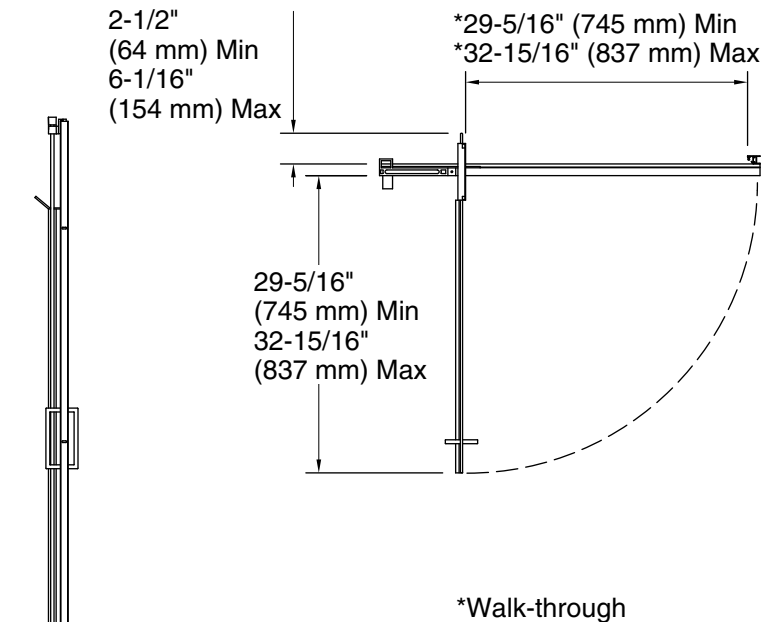

Installation

- Door can be installed to open to the left or right to suit your bathroom layout.
- Not for use in hospitality.
- For residential use only.

Recommended Products/Accessories

K-1690 48" corner shower stall w/ integral high-dome ceiling,
requires grab bar

Available Glass Options

Code	Description
------	-------------

L	Crystal Clear
---	---------------

Technical Information

All product dimensions are nominal.

Installation type: For shower base installation

Opening style: Pivot

Opening Width - Min: 39" (991 mm)

Opening Width - Max: 42" (1067 mm)

Walk-through - Min: 29-5/16" (745 mm)

Walk-through - Max: 32-15/16" (837 mm)

Base-To-Wall Radius 3/8" (10 mm)

- Max:

Glass thickness: 1/4" (6 mm)

Glass coating: CleanCoat®

Notes

Measure your actual product for roughing-in details.

The vertical opening should be a minimum of 73-1/2" (1867 mm) to allow for installation clearance.