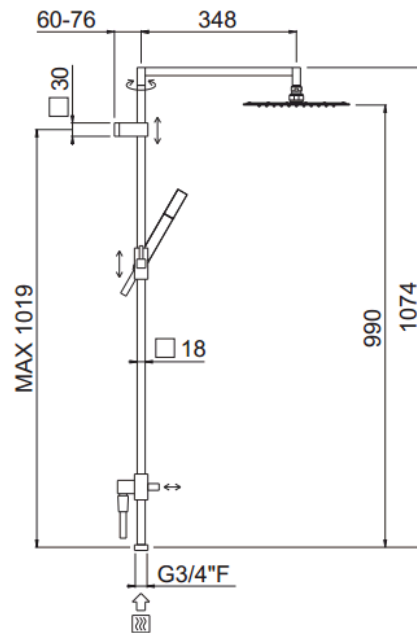

## TECHNICAL INFORMATION

Turning square shower column with adjustable mounting with articulated shower holder, 3/4" connection, adjustable upper holder and diverter. Non-liming inspectable square ultra-thin shower head 300x300 in chromed stainless steel. Brass non-liming inspectable one jet square shower. PVC smooth double anti-torsion flexible hose cm 150. CHROME

## SPARE PARTS

## TECHNICAL DRAWING