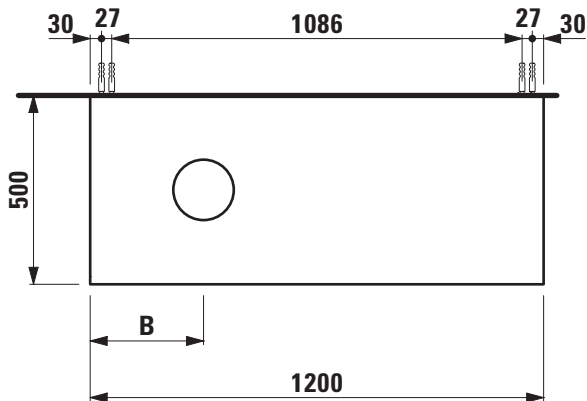

TECHNICAL DRAWINGS / S 1 : 20

B / mm	Ceramic
171	Kartell by Laufen 81233.2 (with tap bank left)
196	Val 81228.2 (left)
208	Val 81628.8
211	Palomba 81680.2
225	Kartell by Laufen 81833.4 Palomba 81680.1
250	Palomba 81680.3 Val 81228.1
300	Kartell by Laufen 81233.1, 81633.2, 81833.1, 81833.8 Living SaphirKeramik 81143.3, 81143.4 (only with wall mounted tap or asymmetric tap position) Living SaphirKeramik 81143.5

B / mm	Ceramic
300	Ino 81230.0, 81230.2, 81730.1, 81730.2 (only with wall mounted tap or asymmetric tap position), 81630.0, 81630.2 Sonar 81234.0, 81234.1, 81234.2, 81234.3, 81634.1, 81634.2 Val 81628.0, 81628.2, 81628.3, 81728.1
315	Kartell by Laufen 81633.3
325	Val 81628.4
375	Kartell by Laufen 81833.5 Val 81628.5
403	Val 81228.2 (right)
475	Val 81628.7
580	Kartell by Laufen 81233.2 (with tap bank right)
600	Kartell by Laufen 81833.9

X = The exact height must be set during installation.