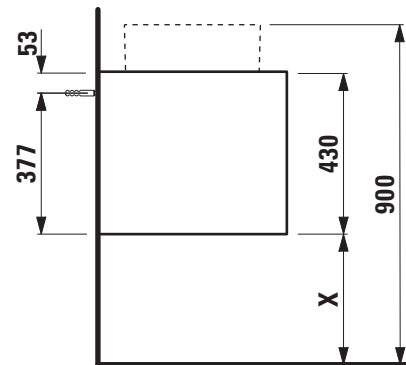

TECHNICAL DRAWINGS / S 1 : 20

B / mm	Ceramic
171	Kartell by Laufen 81233.2 (with tap bank left)
196	Val 81228.2 (left)
208	Val 81628.8
211	Palomba 81680.2
225	Kartell by Laufen 81833.4 Palomba 81680.1
250	Palomba 81680.3 Val 81228.1
300	Kartell by Laufen 81233.1, 81633.2, 81833.1, 81833.8 Living SaphirKeramik 81143.3, 81143.4 (only with wall mounted tap or asymmetric tap position) Living SaphirKeramik 81143.5

B / mm	Ceramic
300	Ino 81230.0, 81230.2, 81730.1, 81730.2 (only with wall mounted tap or asymmetric tap position), 81630.0, 81630.2 Sonar 81234.0, 81234.1, 81234.2, 81234.3, 81634.1, 81634.2 Val 81628.0, 81628.2, 81628.3, 81728.1
315	Kartell by Laufen 81633.3
325	Val 81628.4
375	Kartell by Laufen 81833.5 Val 81628.5
403	Val 81228.2 (right)
475	Val 81628.7
580	Kartell by Laufen 81233.2 (with tap bank right)
600	Kartell by Laufen 81833.9

X = The exact height must be set during installation.