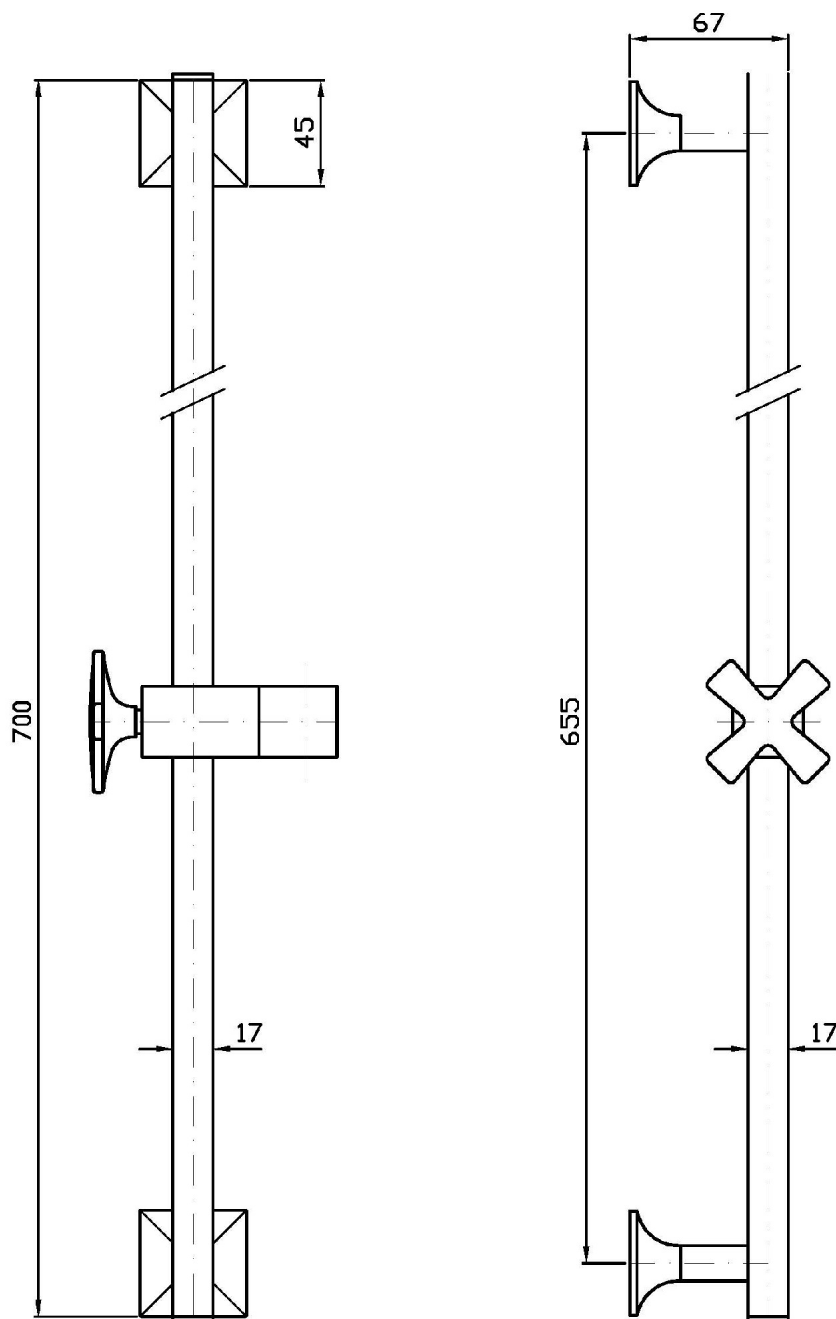

## SHOWER

Z93101

Asta murale singola. / Slide rail.

Asta murale singola, con barra da 700 mm.

Slide rail with adjustable bracket, length 700 mm.

## SHOWER

Z93101

Disegno Complessivo / Overall Drawing

## SHOWER

Z93101

Pesi e Misure / Weights and Sizes

Peso ( Kg ) Weight ( lb )	1,50 ( Kg )	3,31 ( lb )
Volume test ( dc3 ) - ( in3 )	9,97 ( dc3 )	608,41 ( in3 )
h ( mm ) - ( in )	105,00 ( mm )	4,13 ( in )
L1 ( mm ) - ( in )	130,00 ( mm )	5,12 ( in )
L2 ( mm ) - ( in )	730,00 ( mm )	28,74 ( in )