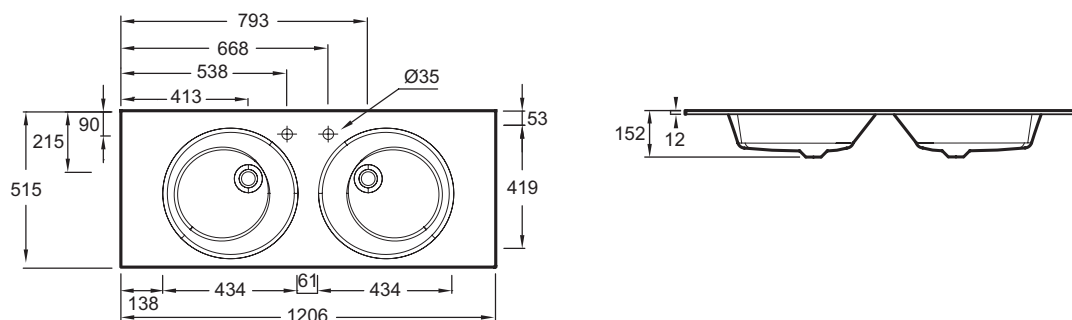

EB2565

Collection: ODÉON RIVE GAUCHE

Finish*:

Features

- DIMENSIONS: 120.60 x 51.50 cm
- MATERIAL: Glass
- INSTALLATION: STANDARD
- OVERFLOW: With overflow hole
- WEIGHT: 20.9 kg
- INSTALLATION TYPE: Countertop
- GROUND/UNGROUND: Without ground underside, for installation without furniture or countertop

Consumer benefits

- DESIGN: Glass uniquely offered in 3 colours

Installation benefits

- INSTALLATION: Non-self-supporting vanity top sits on furniture

Technical drawing

Product Specification: Vanity top frosted glass 121 cm. EB2565. Collection: ODÉON RIVE GAUCHE. DIMENSIONS: 120.60 x 51.50 cm. WEIGHT: 20.9 kg. MATERIAL: Glass. INSTALLATION TYPE: Countertop. INSTALLATION: STANDARD. GROUND/UNGROUND: Without ground underside, for installation without furniture or countertop. OVERFLOW: With overflow hole.