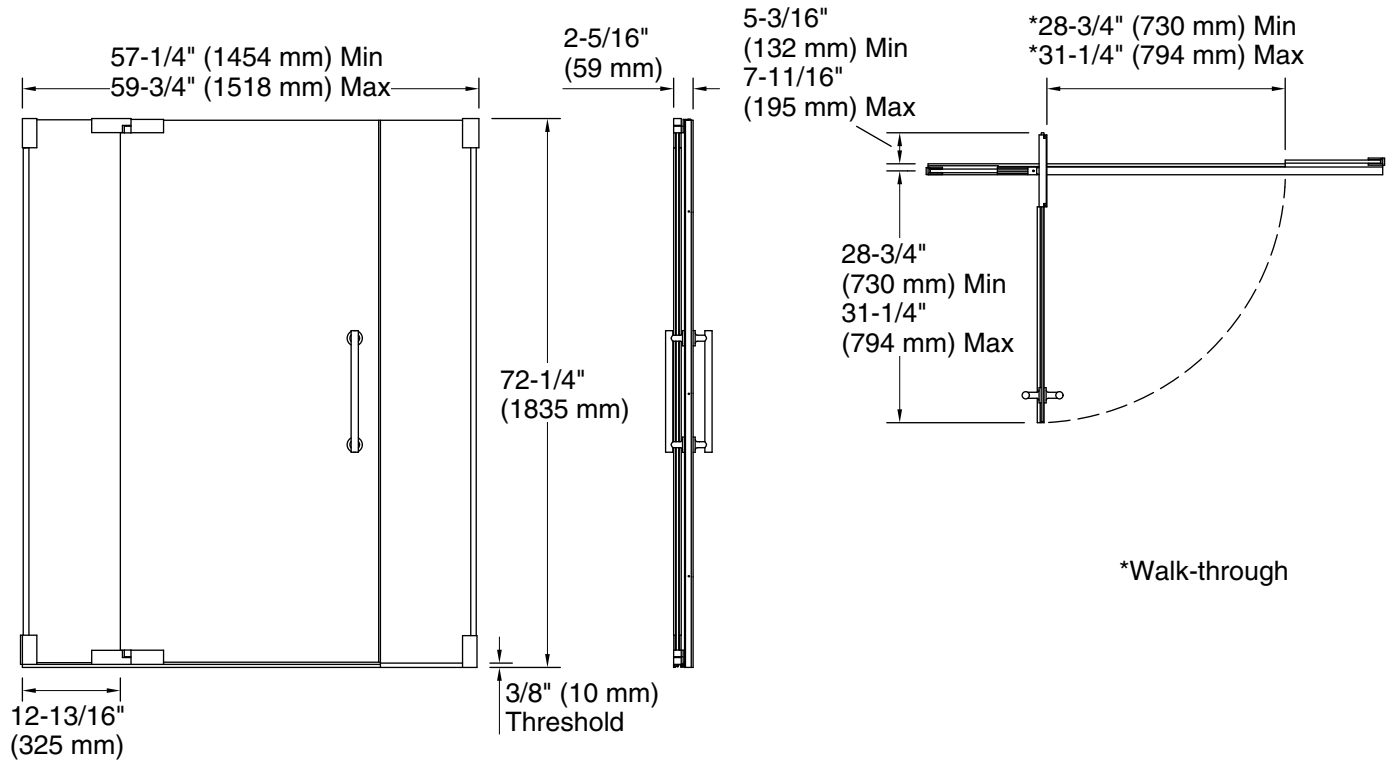

*Walk-through

Technical Information

All product dimensions are nominal.

Installation type: For shower base installation

Opening style: Pivot

Opening Width - Min: 57-1/4" (1454 mm)

Opening Width - Max: 59-3/4" (1518 mm)

Walk-through - Min: 28-3/4" (730 mm)

Walk-through - Max: 31-1/4" (794 mm)

Base-To-Wall Radius 3/8" (10 mm)

- Max:

Glass thickness: 1/2" (13 mm)

Glass coating: CleanCoat®

Notes

Install this product according to the installation guide.

The vertical opening should be a minimum of 74-1/4" (1886 mm) to allow for installation clearance.