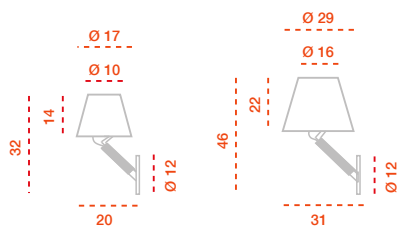

BULBS

Small

- 1x60 W max. E14.
- 1x15 W max. low energy E14.

Large

- 1x100 W max. E27.
- 1x20 W max. globe low energy E27.

FINISHINGS

Structure: metallic grey.
Wood: wenge and beech.
Shades: cotton fabric in white or beige.