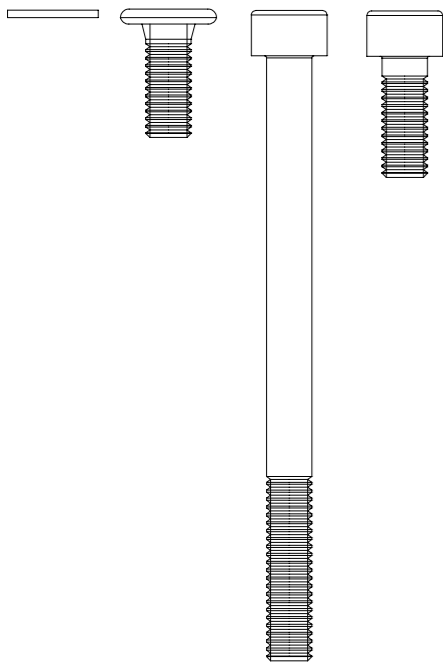

GLOSTER

9720 Grand Weave Small Corner - End Unit
9730 Grand Weave Large Corner - End Unit

1

C
x3

2

B
x4

A
x4

D
x2

A
x12

B
x12

C
x3

D
x3

3

B
x2

A
x2

D
x1

4

LINKAGE

LINKAGE