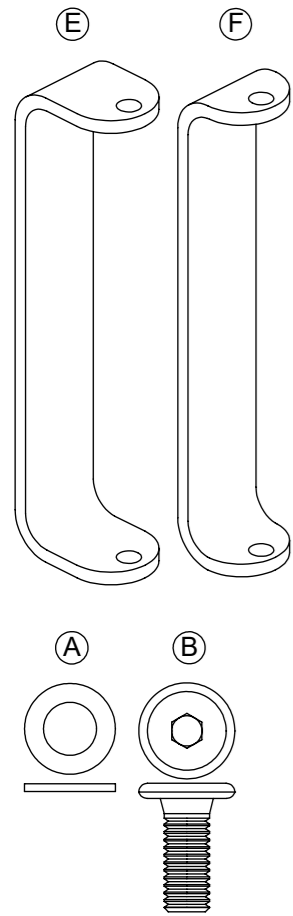

GLOSTER

9720 Grand Weave Small Corner - End Unit
9730 Grand Weave Large Corner - End Unit

1

C
x3

2

B
x4

A
x4

D
x2

A
x12

B
x12

C
x3

D
x3

3

B
x2

A
x2

D
x1

4

LINKAGE

LINKAGE