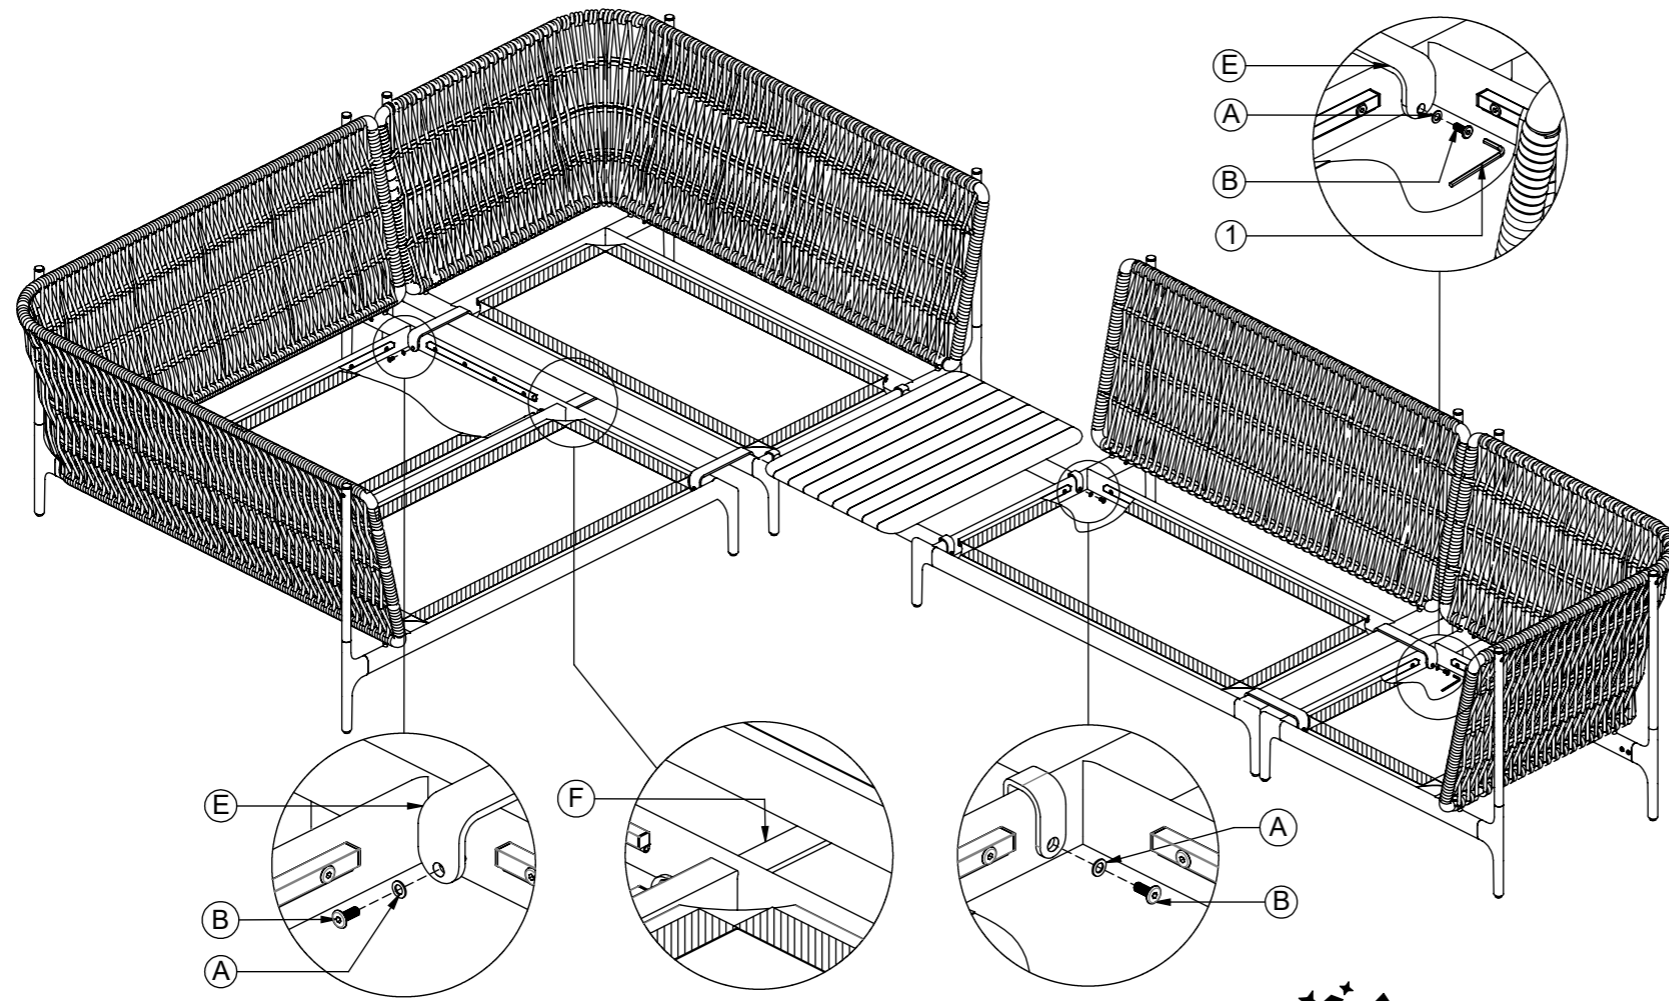

GLOSTER

9720 Grand Weave Small Corner - End Unit
9730 Grand Weave Large Corner - End Unit

1

C
x3

2

B
x4

A
x4

D
x2

A
x12

B
x12

C
x3

D
x3

3

B
x2

A
x2

D
x1

4

LINKAGE

LINKAGE