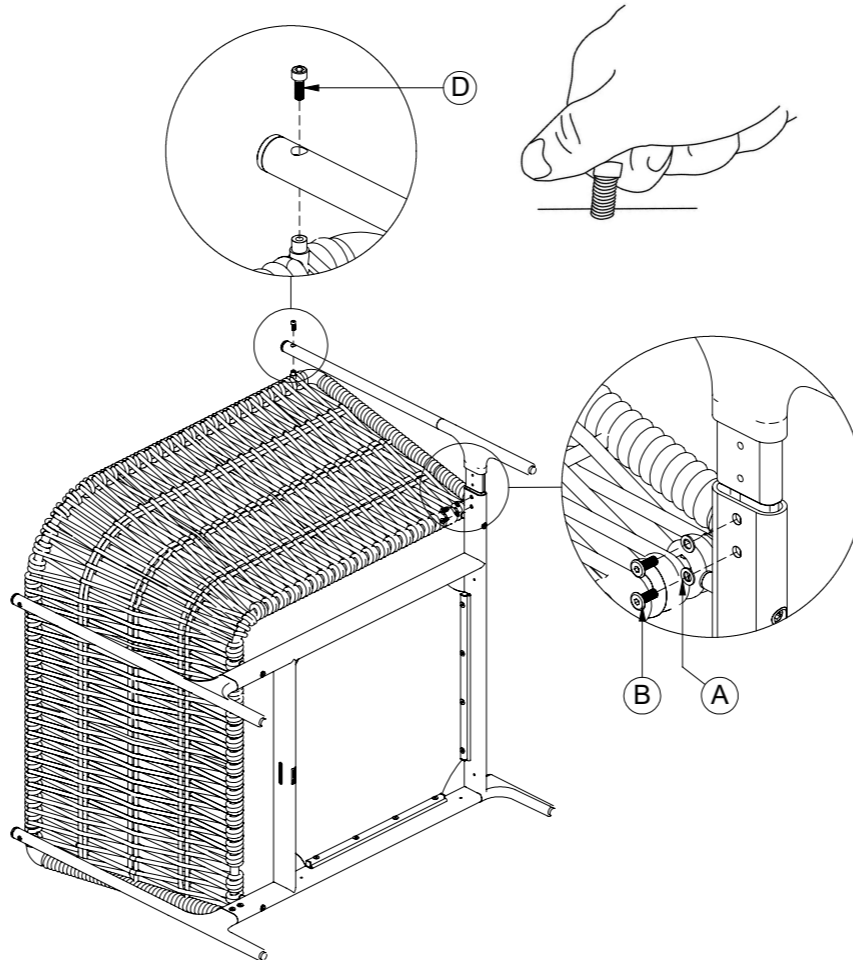

GLOSTER

9720 Grand Weave Small Corner - End Unit
9730 Grand Weave Large Corner - End Unit

1

C
x3

2

B
x4

A
x4

D
x2

A
x12

B
x12

C
x3

D
x3

3

B
x2

A
x2

D
x1

4

LINKAGE

LINKAGE