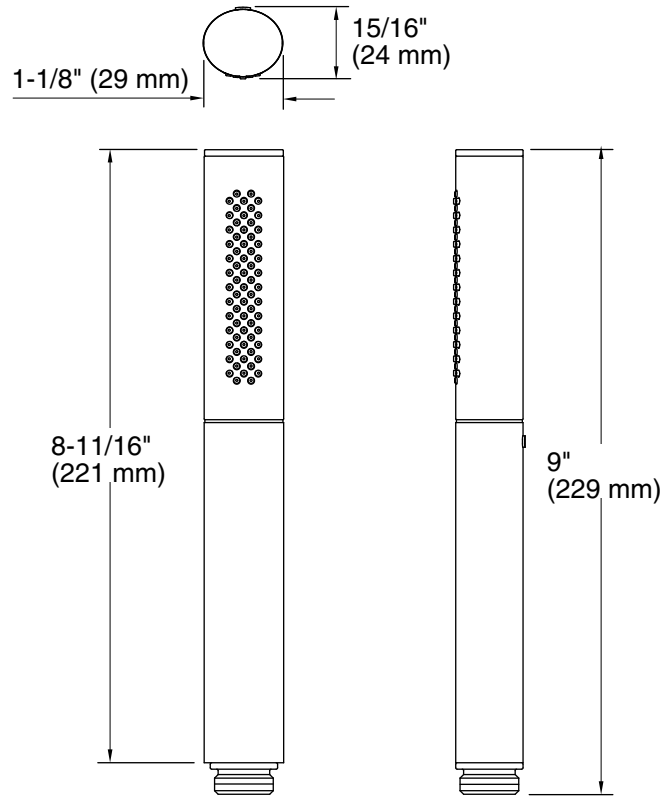

Technical Information

All product dimensions are nominal.

Handshower:

Rated maximum flow: 2 gal/min (7.6 l/min)

Notes

Install this product according to the installation guide.

Plumbing codes require an atmospheric vacuum breaker (such as Kohler Model K-9660) be installed in-line with handshowers. Please consult with local plumbing officials.

Note: Handshower contains flow regulating check valve for backflow prevention.

OBC compliant when installed to the specific requirements of these regulations.