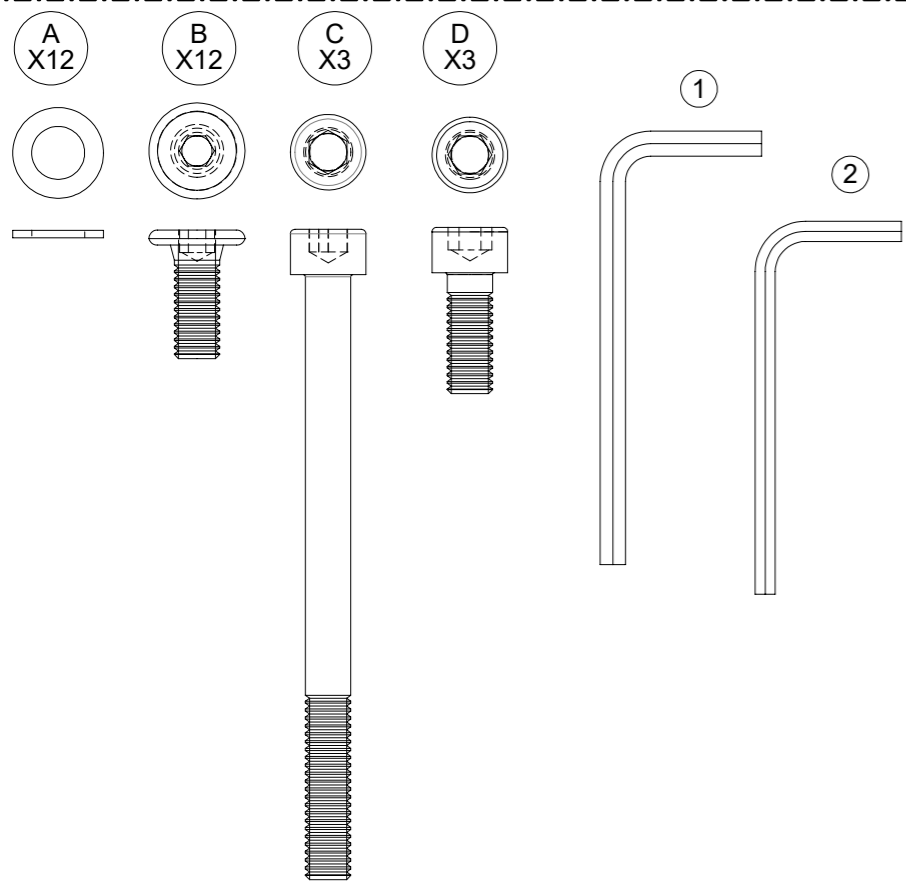

# GLOSTER

9700 Grand Weave Left Corner End Unit  
9710 Grand Weave Right Corner End Unit