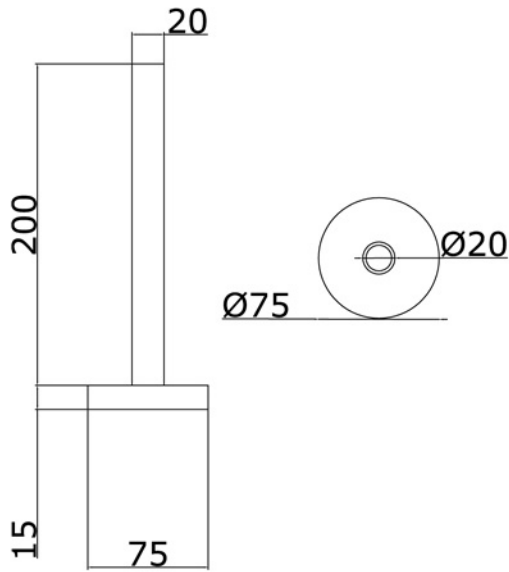

TOWELWARMER Collection	
Code	Description
9060-C 9061-I/N/O/OR 9061-B/ND/R	Angel towel warmer 675x970 mm (430 W - 380 Kcal/h t 50°) Chrome Incalux, Nickel, Dark Gold, Rose Gold Bronze, Dark Nickel, Copper

Verona - Italy
 tel. +39 045 8006917
 fax. +39 045 8020111
 gentry-home.com

TOWELWARMER Collection	
Code	Description
9127-C 9128-I/N/O/OR 9128-B/ND/R	Valves (pair) Chrome Incalux, Nickel, Dark Gold, Rose Gold Bronze, Dark Nickel, Copper Fittings available 12/14/16 copper 12/14/16 covered
9126	Electrical element complete with thermostatic control