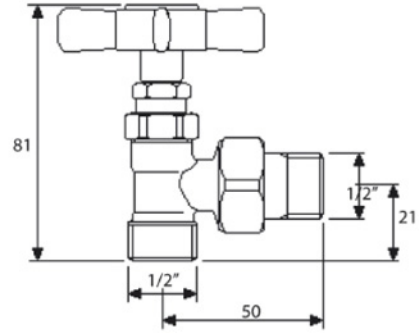

TOWELWARMER Collection	
Code	Description
9060-C 9061-I/N/O/OR 9061-B/ND/R	Angel towel warmer 675x970 mm (430 W - 380 Kcal/h t 50°) Chrome Incalux, Nickel, Dark Gold, Rose Gold Bronze, Dark Nickel, Copper

Verona - Italy
 tel. +39 045 8006917
 fax. +39 045 8020111
 gentry-home.com

TOWELWARMER Collection	
Code	Description
9127-C 9128-I/N/O/OR 9128-B/ND/R	Valves (pair) Chrome Incalux, Nickel, Dark Gold, Rose Gold Bronze, Dark Nickel, Copper Fittings available 12/14/16 copper 12/14/16 covered
9126	Electrical element complete with thermostatic control