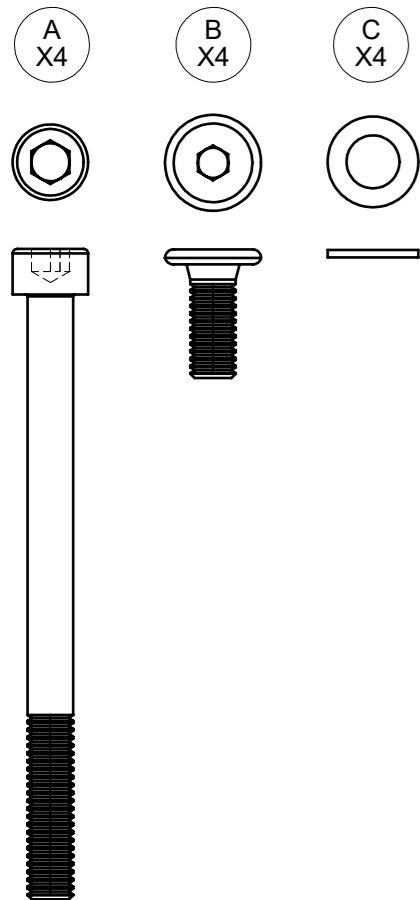

# GLOSTER

976F Grand Weave Centre Modular Frame Only  
 9761 Grand Weave Centre Modular Table - Teak Top  
 9767/9768 Grand Weave Centre Modular Table - Ceramic Top

## 1 TEAK TOP

A  
X4

## 2 CERAMIC TOP

A  
X4

## LINKAGE

B  
X4

C  
X4