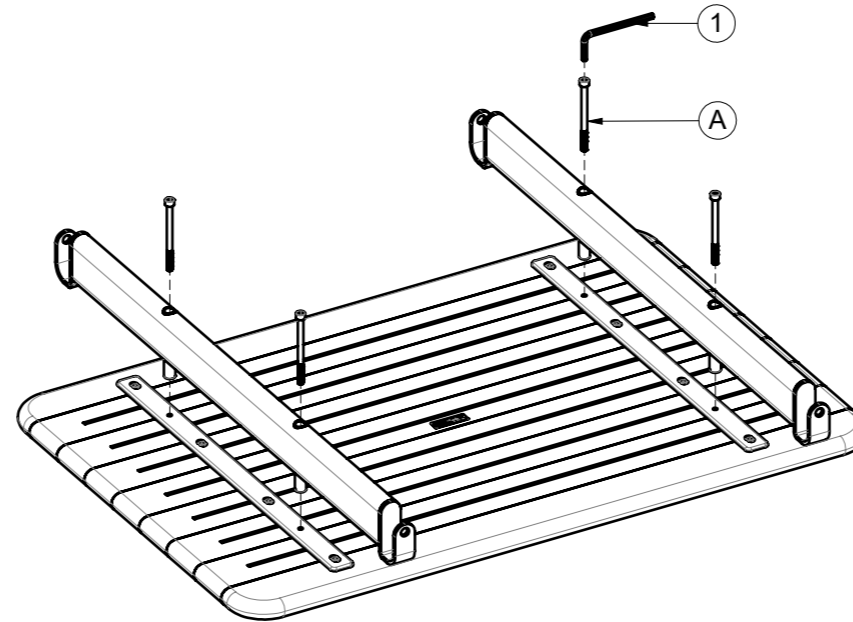

# GLOSTER

976F Grand Weave Centre Modular Frame Only  
 9761 Grand Weave Centre Modular Table - Teak Top  
 9767/9768 Grand Weave Centre Modular Table - Ceramic Top

## 1 TEAK TOP

A  
X4

## 2 CERAMIC TOP

A  
X4