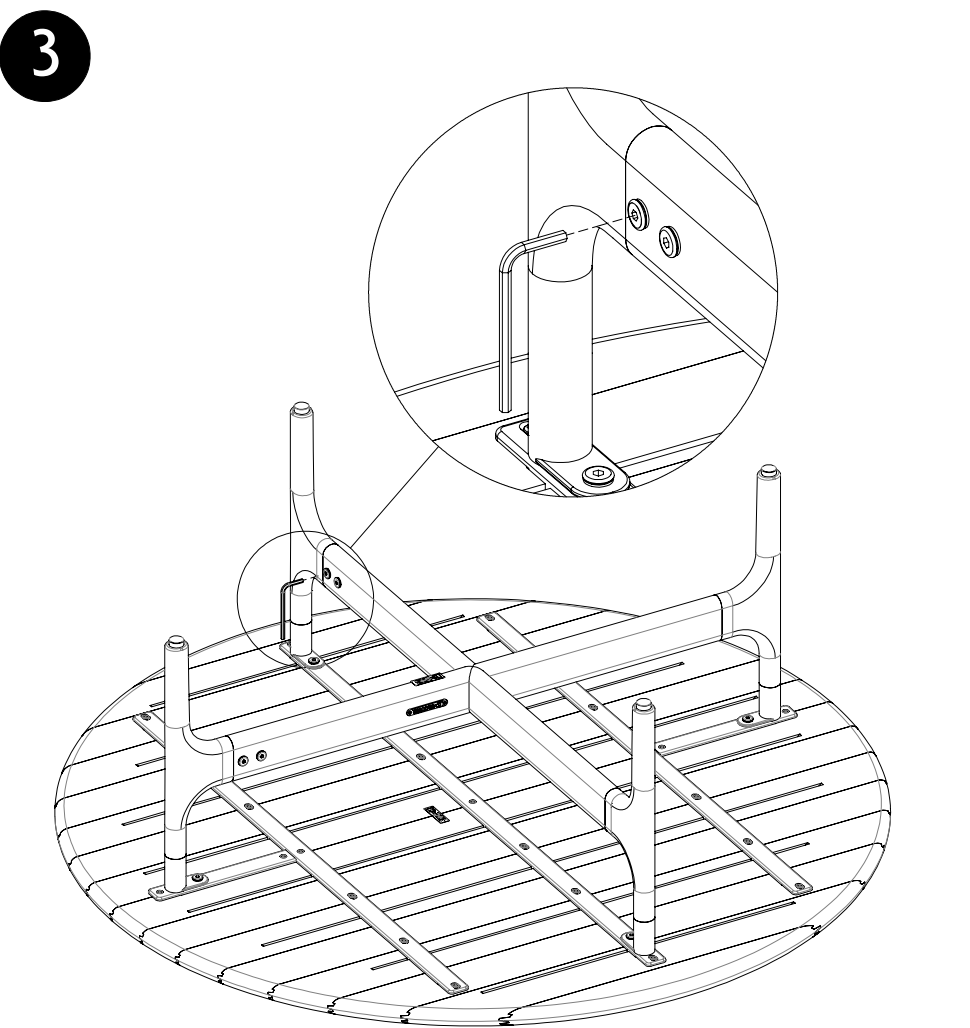

GLOSTER

978F Grand Weave Coffee Table - Frame Only
 9781 Grand Weave Coffee Table - Teak Top
 9787/9788 Grand Weave Coffee Table - Ceramic Top

1

2

3

4

5

CERAMIC TOP (MODEL 9787 / 9788)