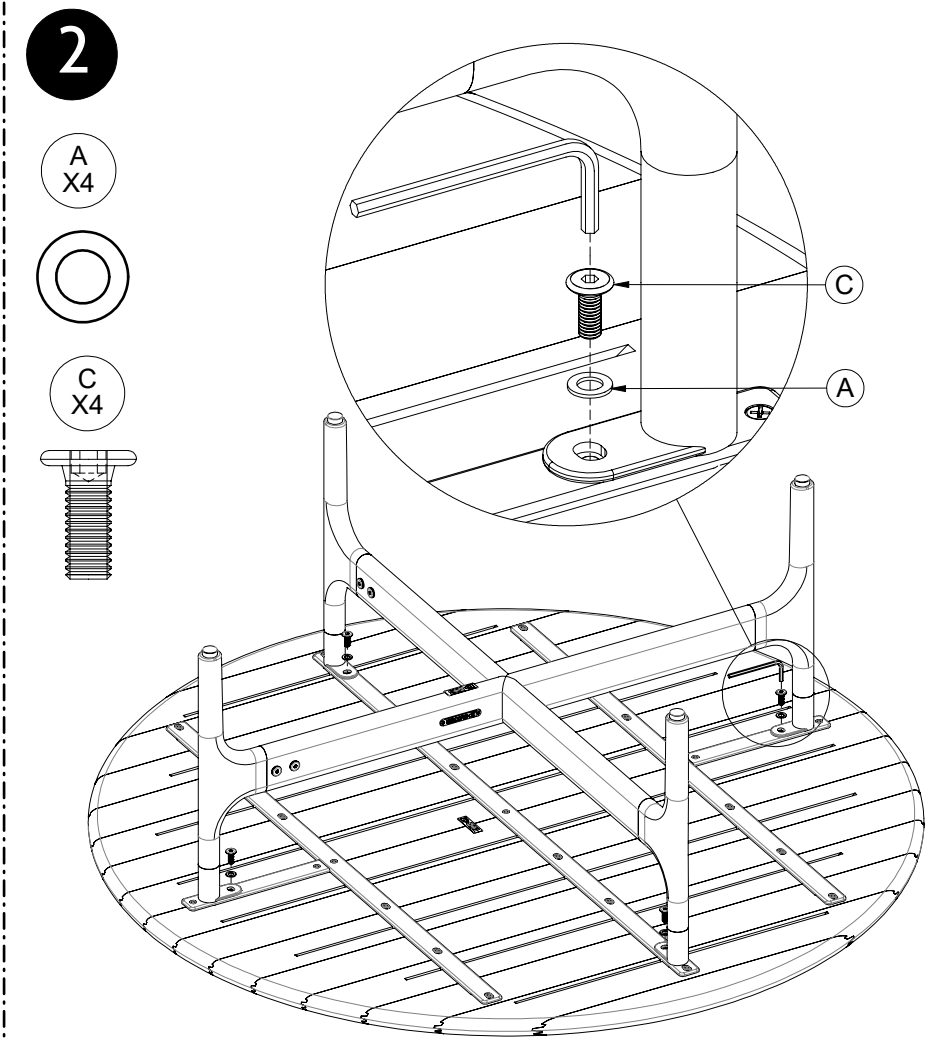

GLOSTER

978F Grand Weave Coffee Table - Frame Only
 9781 Grand Weave Coffee Table - Teak Top
 9787/9788 Grand Weave Coffee Table - Ceramic Top

1

2

3

4

5

CERAMIC TOP (MODEL 9787 / 9788)