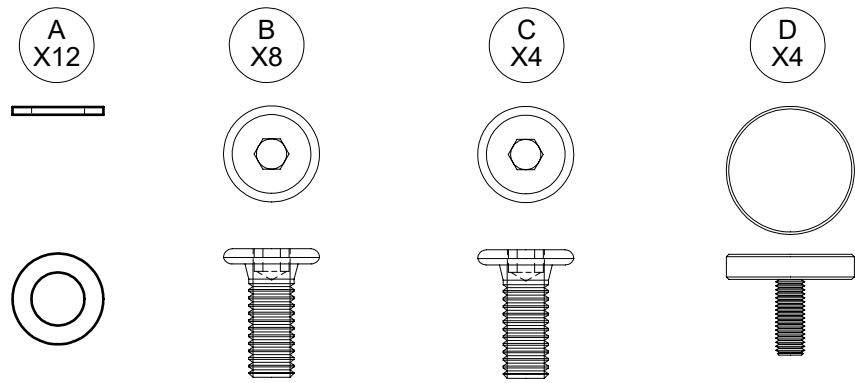

GLOSTER

978F Grand Weave Coffee Table - Frame Only
 9781 Grand Weave Coffee Table - Teak Top
 9787/9788 Grand Weave Coffee Table - Ceramic Top

1

2

3

4

5

CERAMIC TOP (MODEL 9787 / 9788)