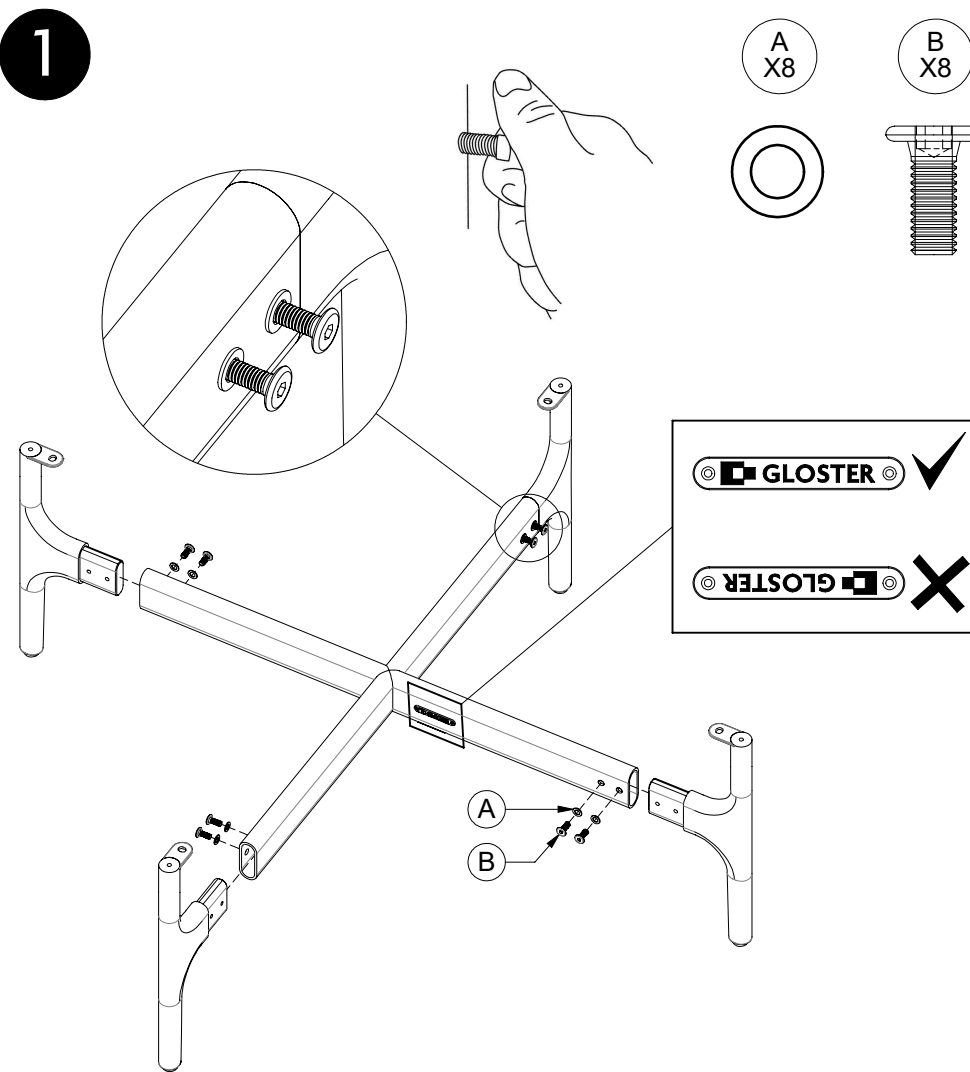

GLOSTER

978F Grand Weave Coffee Table - Frame Only
 9781 Grand Weave Coffee Table - Teak Top
 9787/9788 Grand Weave Coffee Table - Ceramic Top

1

2

3

4

5

CERAMIC TOP (MODEL 9787 / 9788)