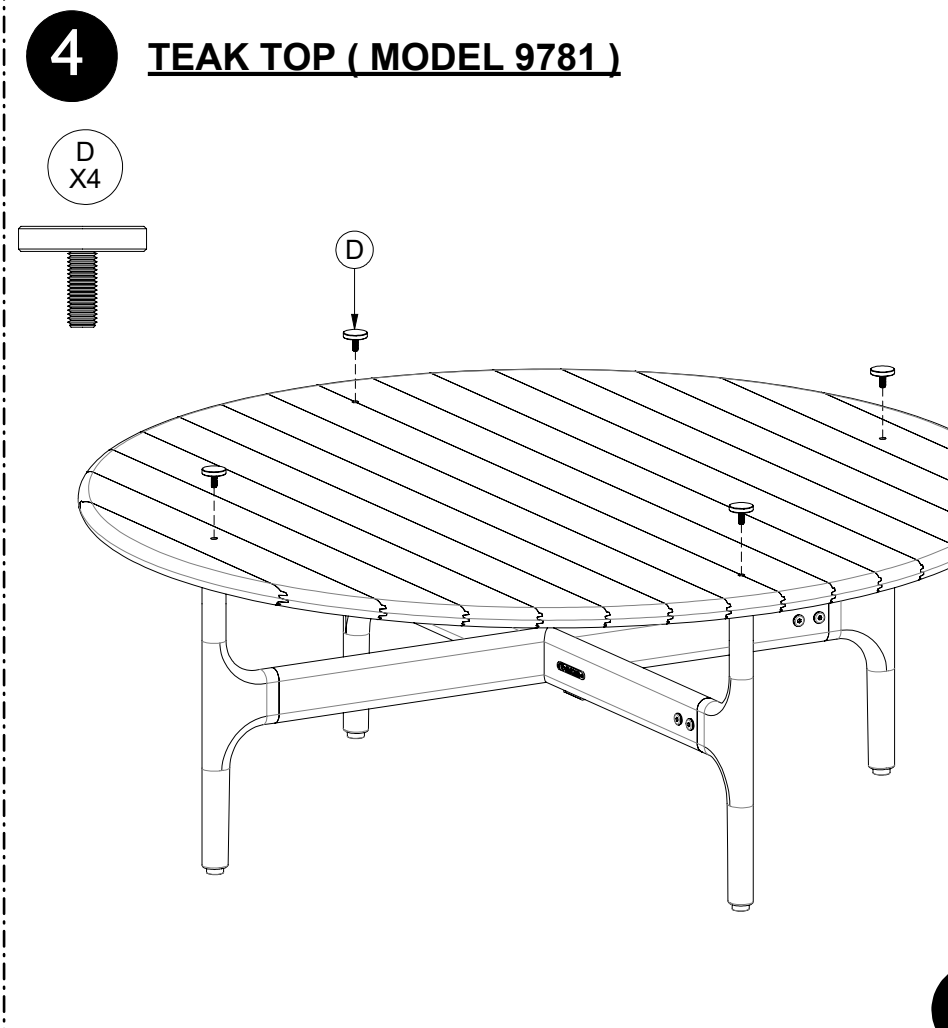

GLOSTER

978F Grand Weave Coffee Table - Frame Only
 9781 Grand Weave Coffee Table - Teak Top
 9787/9788 Grand Weave Coffee Table - Ceramic Top

1

2

3

4

5

CERAMIC TOP (MODEL 9787 / 9788)