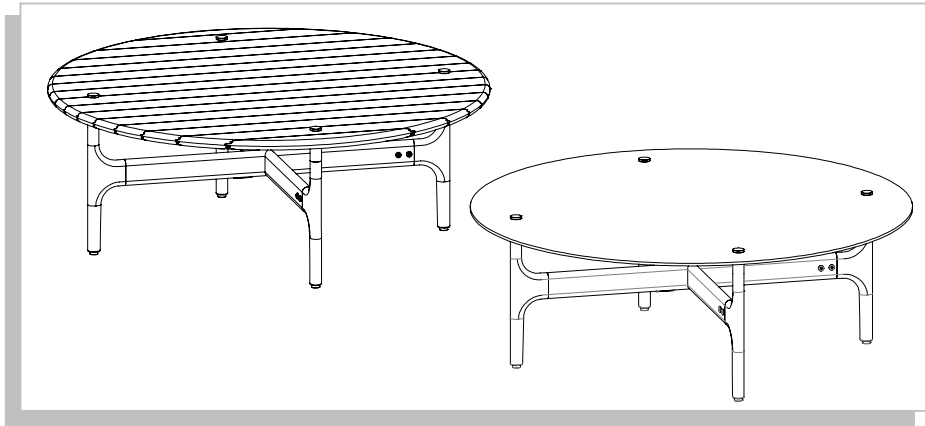

GLOSTER

978F Grand Weave Coffee Table - Frame Only
 9781 Grand Weave Coffee Table - Teak Top
 9787/9788 Grand Weave Coffee Table - Ceramic Top

1

2

3

4

5

CERAMIC TOP (MODEL 9787 / 9788)