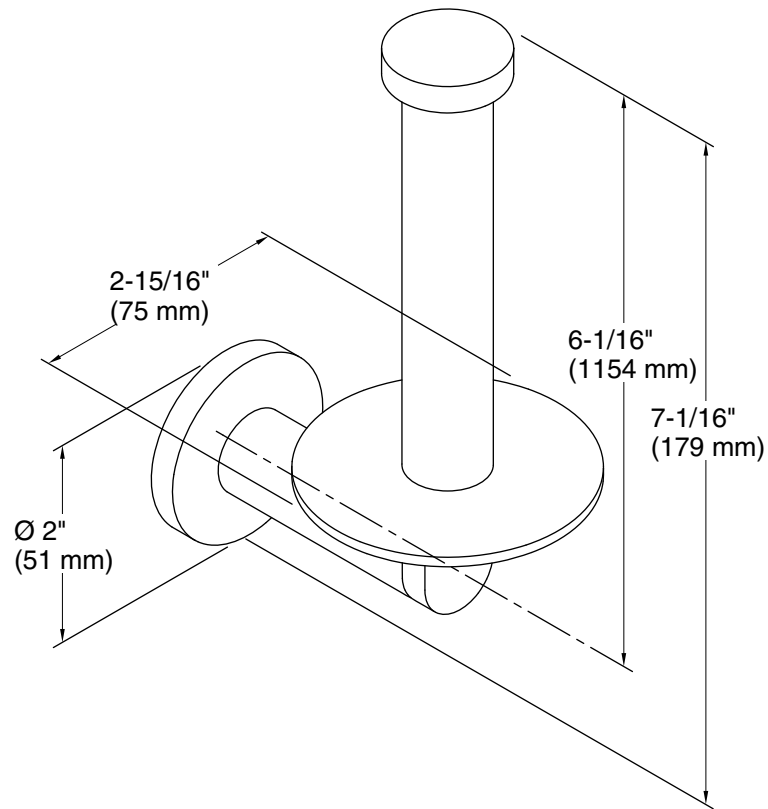

Composed®
Vertical toilet paper holder
K-73148

Features

- Vertical holder makes changing toilet tissue quick and simple.
- Coordinates with faucets and accessories in the Composed collection.

Material

- Premium metal construction for durability and reliability.
- KOHLER finishes resist corrosion and tarnishing.

Color	Code	Description
	CP	Polished Chrome
	BL	Matte Black
	TT	Vibrant Titanium

Technical Information

All product dimensions are nominal.

Material: Zinc, Brass

Notes

Install this product according to the installation guide.