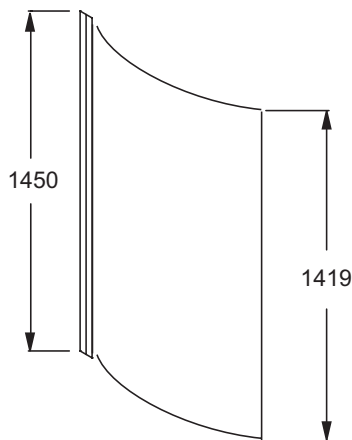

**E4910**

**Collection:** MICROMÉGA DUO

**Finish\*:**

GA - Profils chromés

**Main features:**

**Features**

- DIMENSIONS: 2.90 x 79 x 145 cm
- MATERIAL: Glass
- WEIGHT: 18 kg

**Consumer benefits**

- DESIGN: Dedicated bathscreen complements the bath's shape
- FINISHINGS: Chrome profiles
- 1 PANEL: In clear 6 mm glass

**Optional products**

- E60218: Asymmetric bath 150 x 100 cm, RH
- E60220: Asymmetric bath 150 x 100 cm, RH
- E60219: Asymmetric bath 150 x 100 cm, LH
- E60221: Asymmetric bath 150 x 100 cm, LH

**Technical drawing**

Product Specification: Reversible bathscreen. E4910. Collection: MICROMÉGA DUO. DIMENSIONS: 2.90 x 79 x 145 cm. WEIGHT: 18 kg. MATERIAL: Glass.

*\*Due to possible variations in computer and printer calibrations, technical factors and certain finish characteristics, the colors you see may not accurately portray the actual colors and are provided as a guide only.*