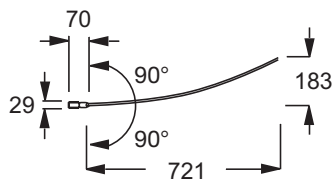

**E4910**

**Collection:** MICROMÉGA DUO

**Finish\*:**

GA - Profils chromés

**Main features:**

**Features**

- DIMENSIONS: 2.90 x 79 x 145 cm
- MATERIAL: Glass
- WEIGHT: 18 kg

**Consumer benefits**

- DESIGN: Dedicated bathscreen complements the bath's shape
- FINISHINGS: Chrome profiles
- 1 PANEL: In clear 6 mm glass

**Optional products**

- E60218: Asymmetric bath 150 x 100 cm, RH
- E60220: Asymmetric bath 150 x 100 cm, RH
- E60219: Asymmetric bath 150 x 100 cm, LH
- E60221: Asymmetric bath 150 x 100 cm, LH

**Technical drawing**

Product Specification: Reversible bathscreen. E4910. Collection: MICROMÉGA DUO. DIMENSIONS: 2.90 x 79 x 145 cm. WEIGHT: 18 kg. MATERIAL: Glass.

*\*Due to possible variations in computer and printer calibrations, technical factors and certain finish characteristics, the colors you see may not accurately portray the actual colors and are provided as a guide only.*