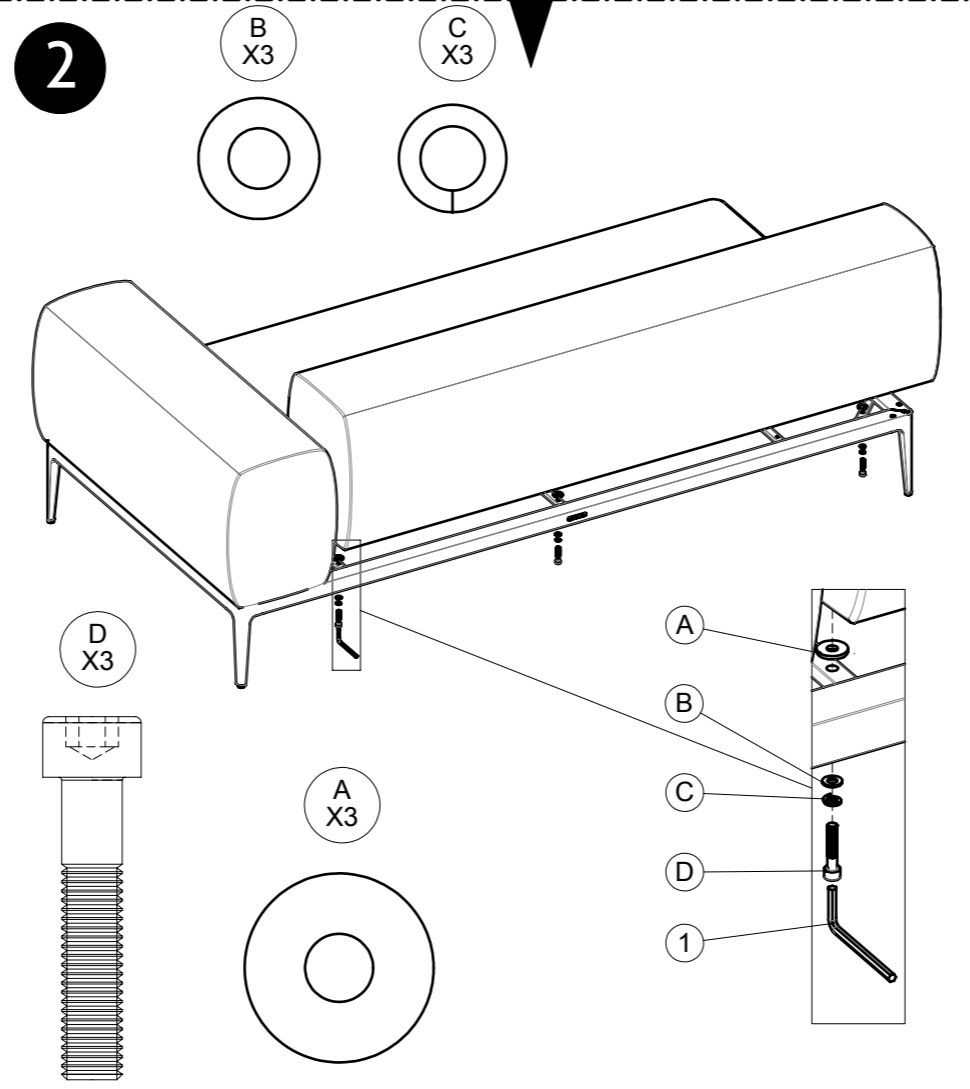

710F

Grid Base Frame 206 cm x 103 cm

1

2

3

4

LINKAGE

D x2

GLOSTER

Grid Back Cushion And Arm Cushion

Assembly Instruction

 www.gloster.com