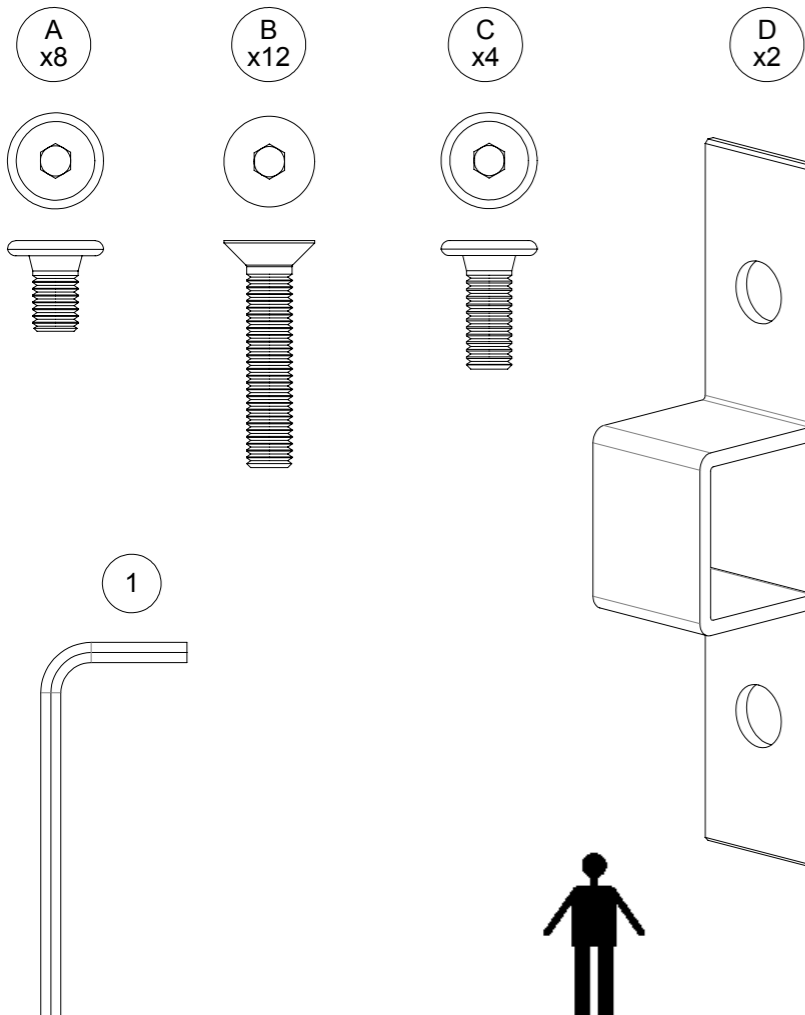

710F

Grid Base Frame 206 cm x 103 cm

1

2

3

4

LINKAGE

D x2

GLOSTER

Grid Back Cushion And Arm Cushion

Assembly Instruction

 www.gloster.com