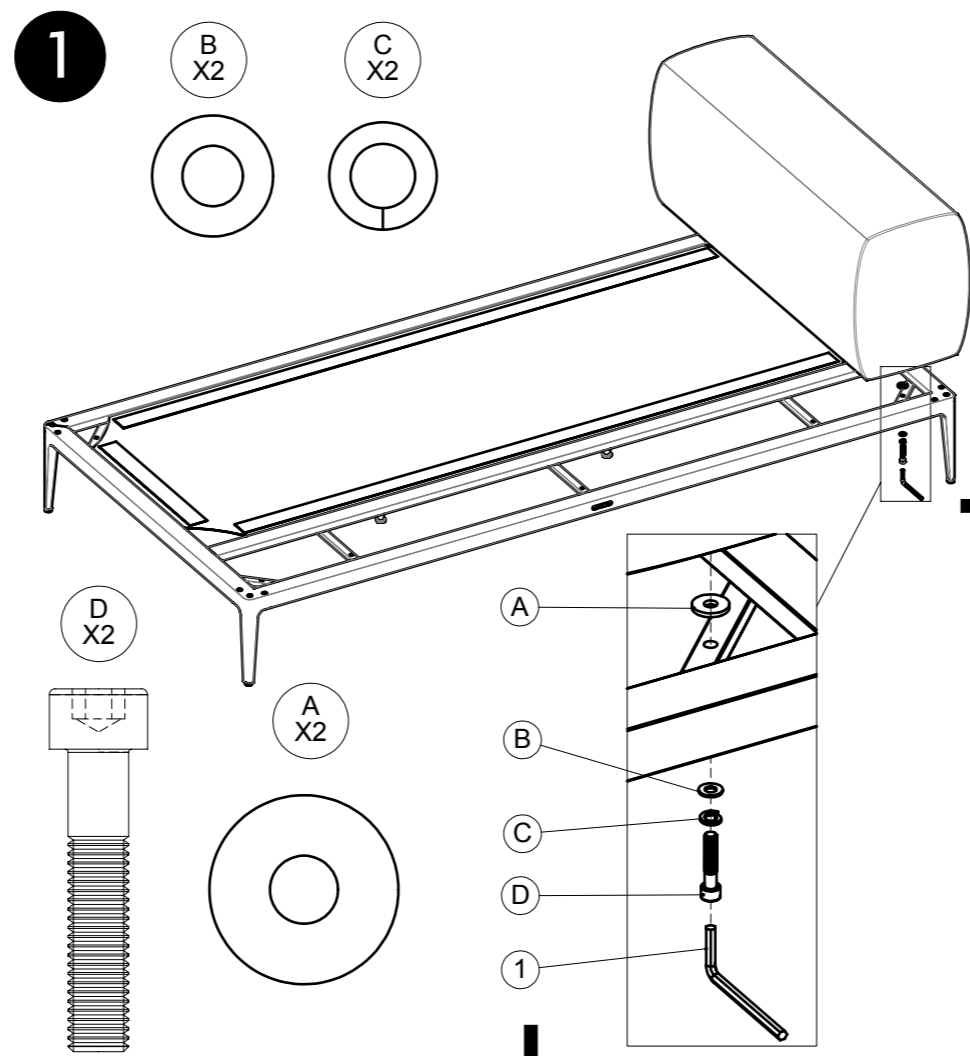

GLOSTER

Grid Back Cushion And Arm Cushion

Assembly Instruction