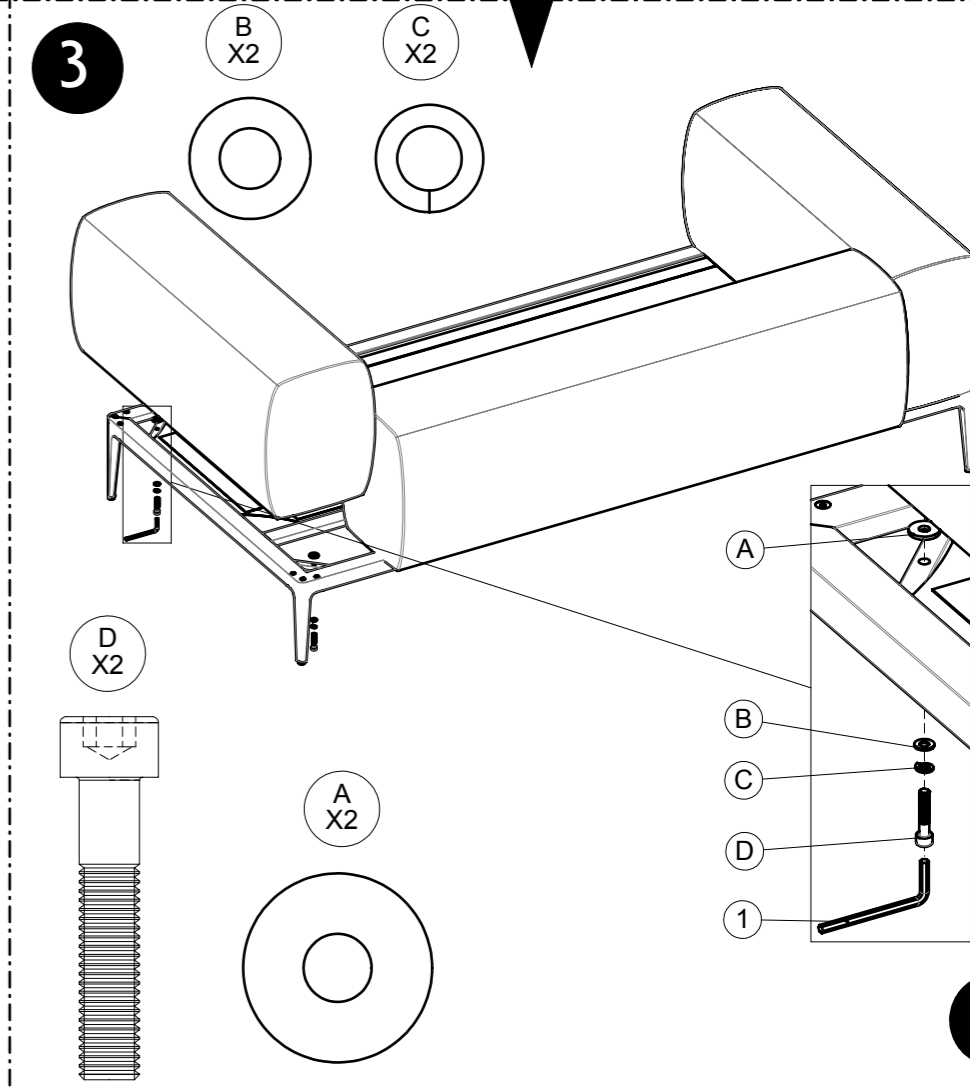

GLOSTER

Grid Back Cushion And Arm Cushion

Assembly Instruction