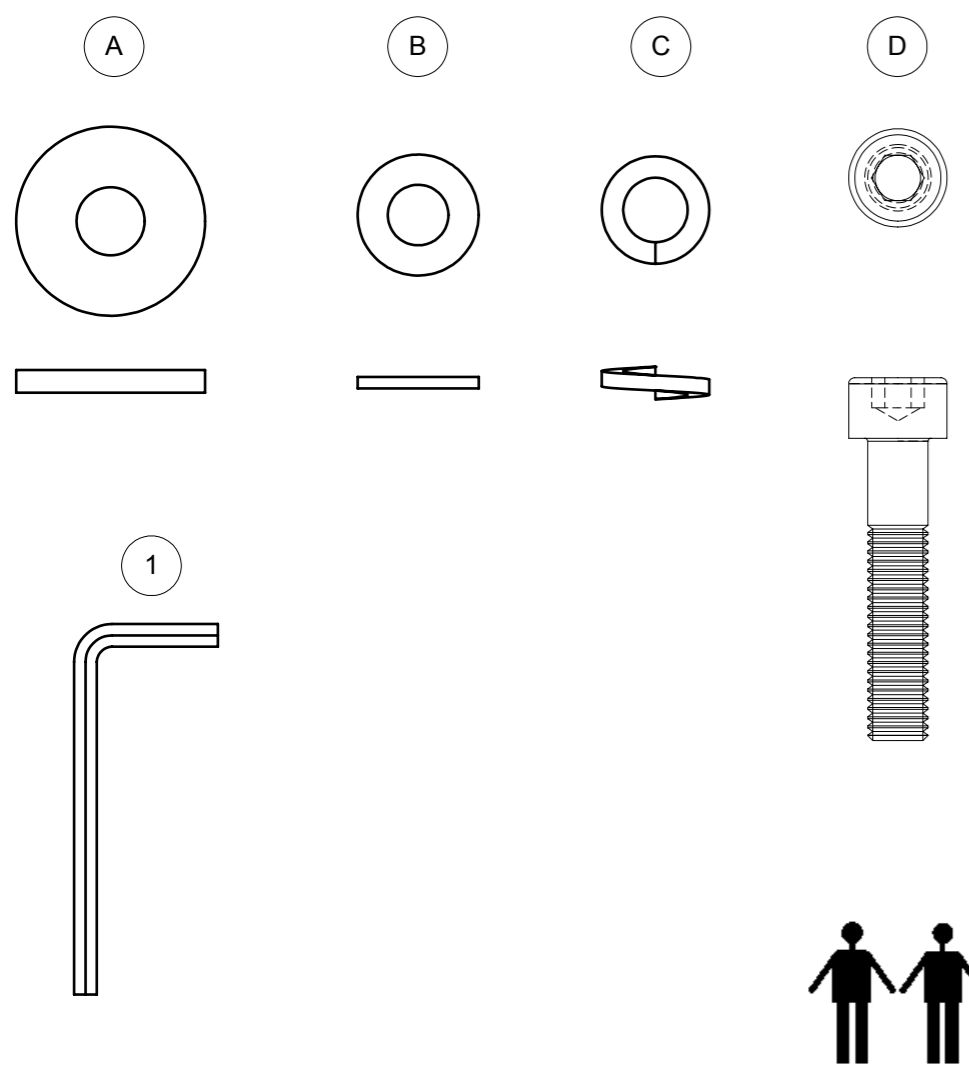

710F

Grid Base Frame 206 cm x 103 cm

1

2

3

4

LINKAGE

D x2

GLOSTER

Grid Back Cushion And Arm Cushion

Assembly Instruction

 www.gloster.com