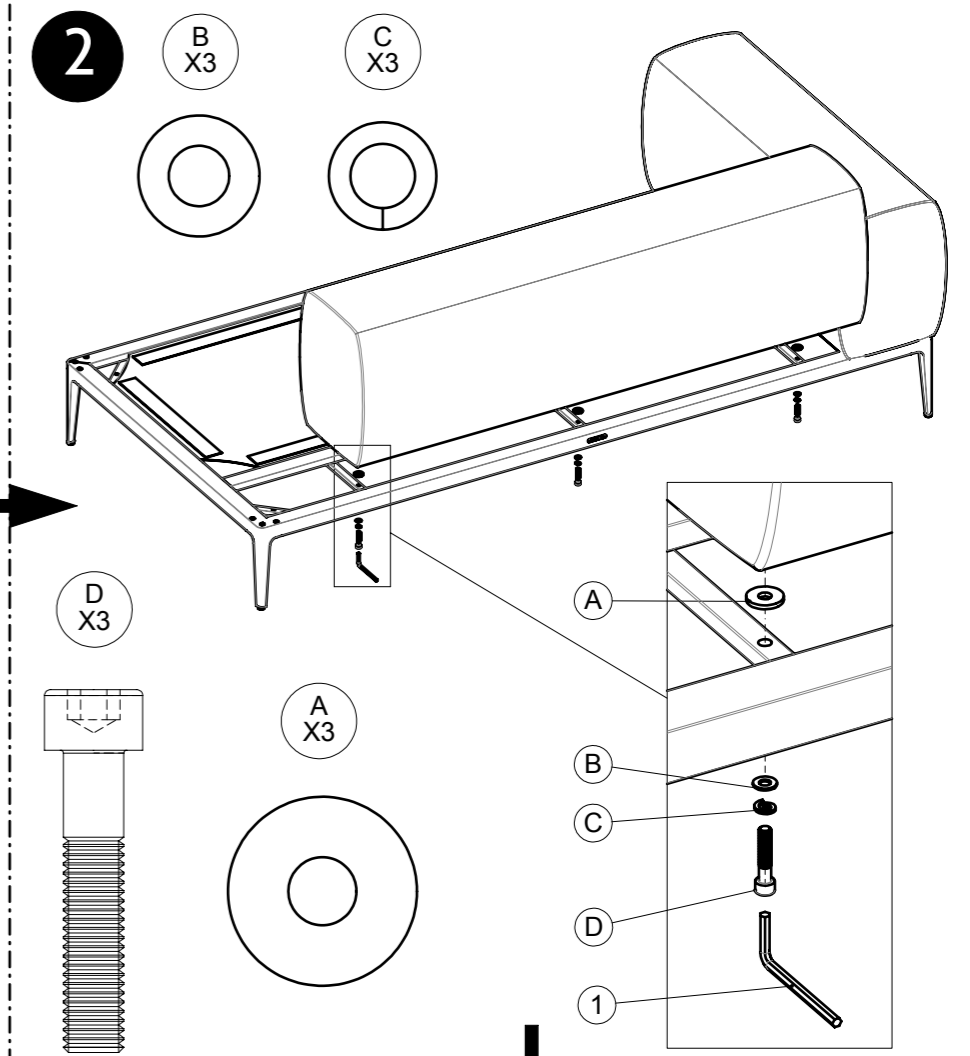

GLOSTER

Grid Back Cushion And Arm Cushion

Assembly Instruction