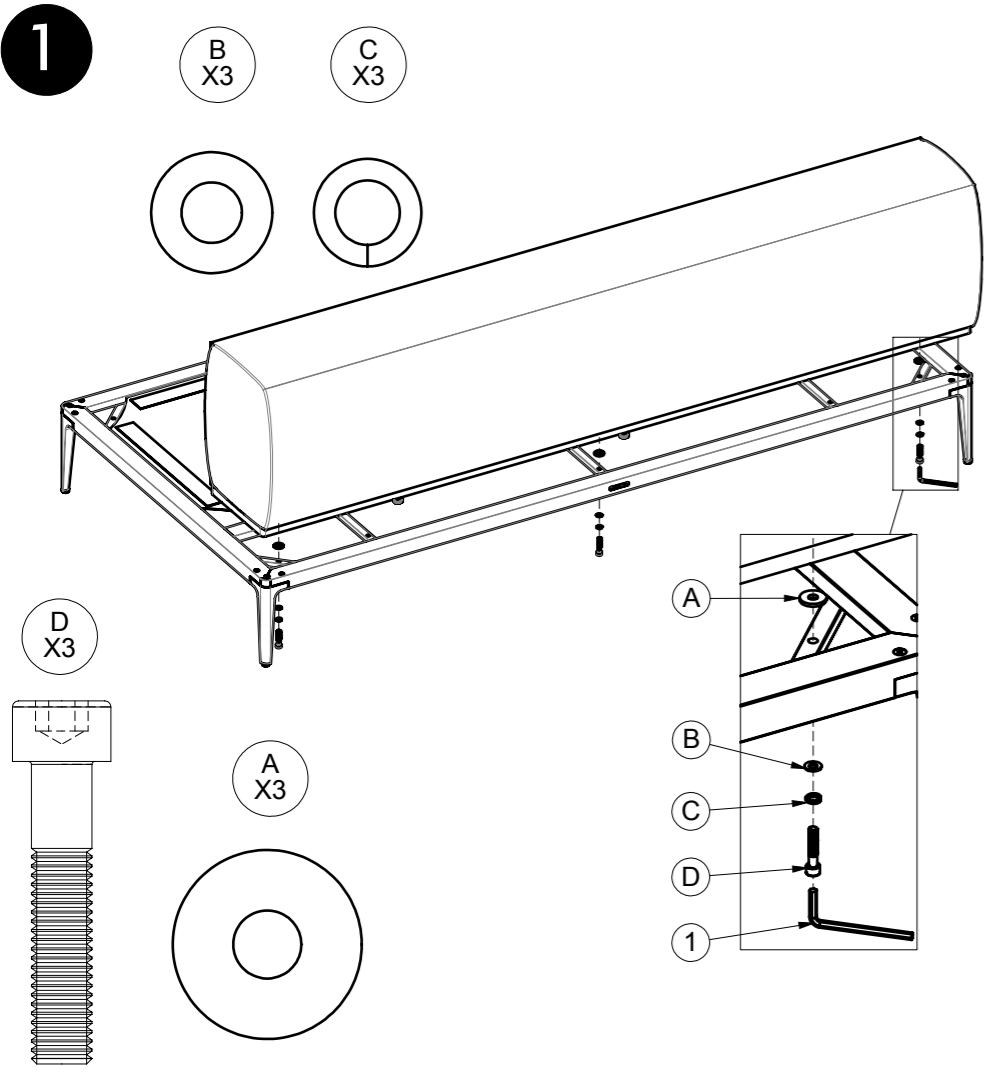

710F

Grid Base Frame 206 cm x 103 cm

1

2

3

4

LINKAGE

D x2

GLOSTER

Grid Back Cushion And Arm Cushion

Assembly Instruction

 www.gloster.com