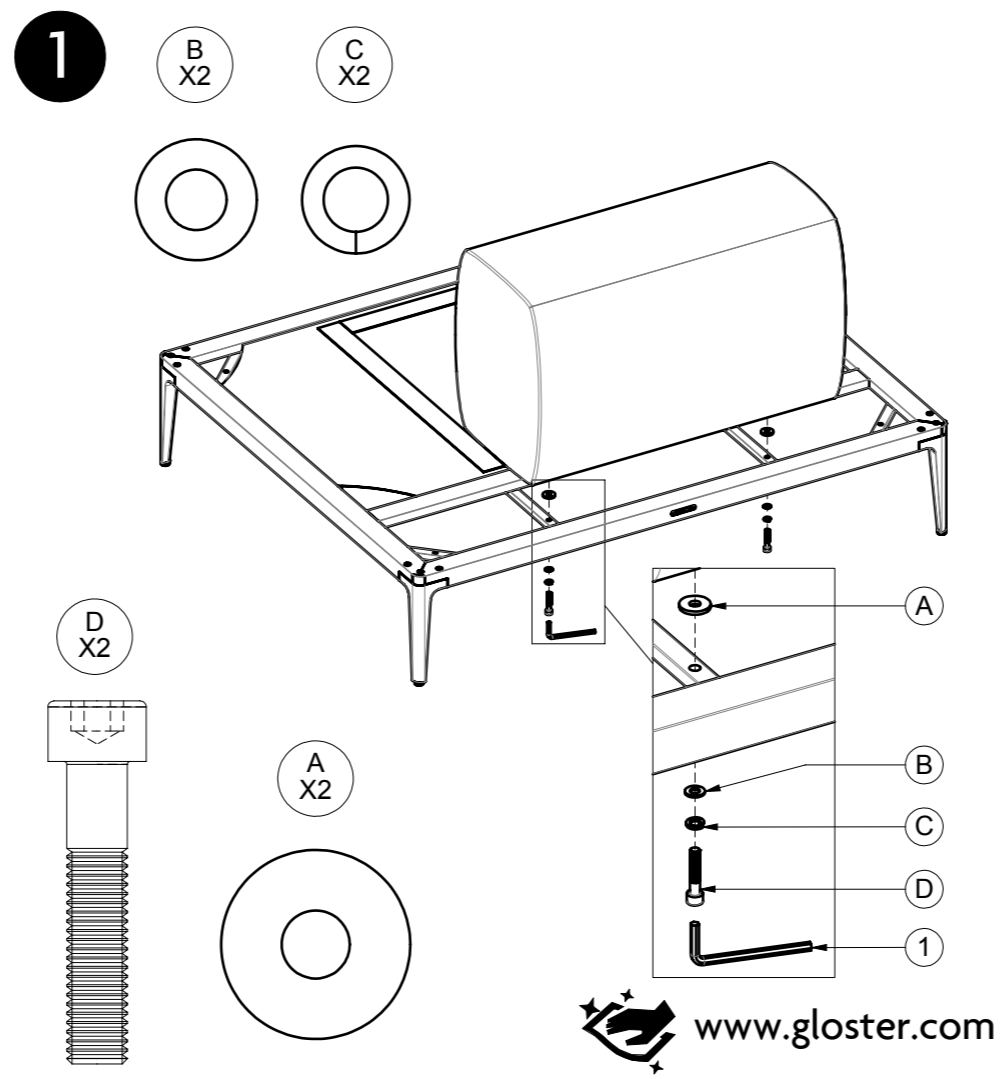

710F

Grid Base Frame 206 cm x 103 cm

1

2

3

4

LINKAGE

D x2

GLOSTER

Grid Back Cushion And Arm Cushion

Assembly Instruction

 www.gloster.com