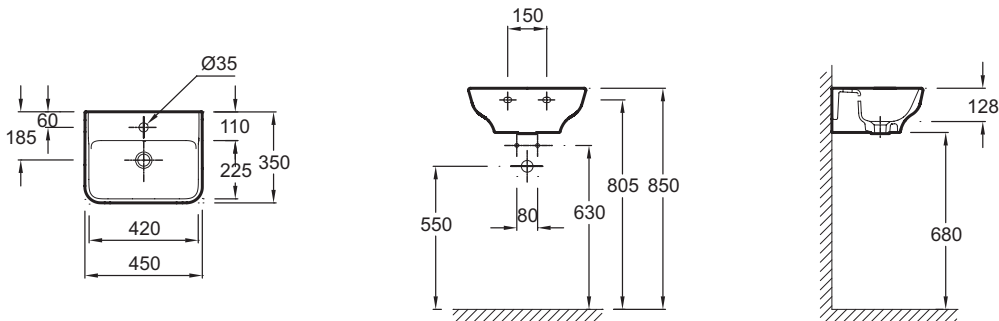

EGH111

Collection: STRUKTURA

Finish*:

00 - White

Main features:

Features

- DIMENSIONS: 45 x 35 cm
- MATERIAL: Ceramic
- FAUCET DRILLING: 1 tap hole
- GROUND/UNGROUND: Install with furniture
- PRODUCT INCLUDED: (Tap not included)
- WEIGHT: 10 kg
- INSTALLATION TYPE: Self-supporting
- TAP DRILLING: 1 tap hole
- OVERFLOW: With overflow hole

Consumer benefits

- DESIGN: Softened geometric design, delicate edges, washbasin with "smooth" option for furniture installation
- FUNCTIONALITY: Soft slopes for easy cleaning, deep basin (13 cm) reduces splashes, wide rear ledge

Required products

- 18565W: Pedestal
- 18566W: Semi-pedestal

Technical drawing

Product Specification: Handwash basin 45 cm. EGH111. Collection: STRUKTURA. DIMENSIONS: 45 x 35 cm. WEIGHT: 10 kg. MATERIAL: Ceramic. INSTALLATION TYPE: Self-supporting. FAUCET DRILLING: 1 tap hole. TAP DRILLING: 1 tap hole. GROUND/UNGROUND: Install with furniture. OVERFLOW: With overflow hole. PRODUCT INCLUDED: (Tap not included).