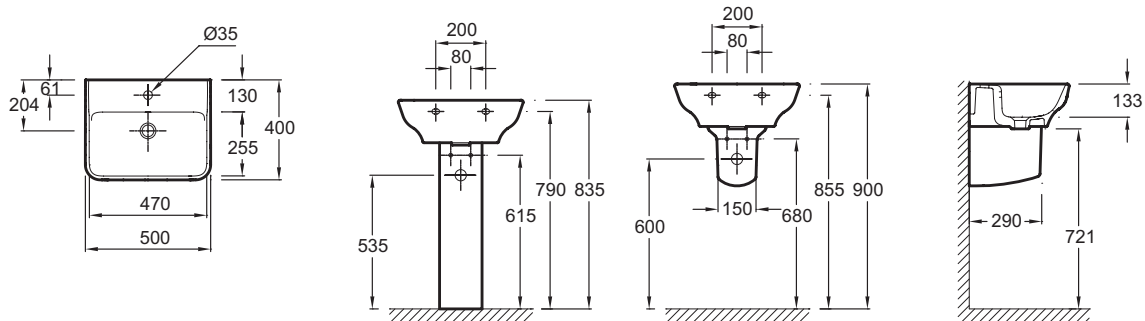

EGF111

Collection: STRUKTURA

Finish*:

00 - White

Features

- **DIMENSIONS:** 50 x 40 cm
- **MATERIAL:** Ceramic
- **TAP DRILLING:** 1 tap hole
- **GROUND/UNGROUND:** Without ground underside, for installation without furniture or countertop
- **NUMBER OF VANITY BASINS FOR VANITY TOPS:** Single basin vanity top
- **WEIGHT:** 13.6 kg
- **INSTALLATION TYPE:** Self-supporting
- **INSTALLATION:** STANDARD
- **OVERFLOW:** With overflow hole
- **PRODUCT INCLUDED:** (Tap not included)

Consumer benefits

- **DESIGN:** Softened geometric design, delicate edges, washbasin with "smooth" option for furniture installation
- **FUNCTIONALITY:** Soft slopes for easy cleaning, deep basin (13 cm) reduces splashes, wide rear ledge

Required products

- 18565W: Pedestal
- 19085D: Semi-pedestal

Technical drawing

Product Specification: Washbasin 50 cm. EGF111. Collection: STRUKTURA. DIMENSIONS: 50 x 40 cm. WEIGHT: 13.6 kg. MATERIAL: Ceramic. INSTALLATION TYPE: Self-supporting. TAP DRILLING: 1 tap hole. INSTALLATION: STANDARD. GROUND/UNGROUND: Without ground underside, for installation without furniture or countertop. OVERFLOW: With overflow hole. NUMBER OF VANITY BASINS FOR VANITY TOPS: Single basin vanity top. PRODUCT INCLUDED: (Tap not included).