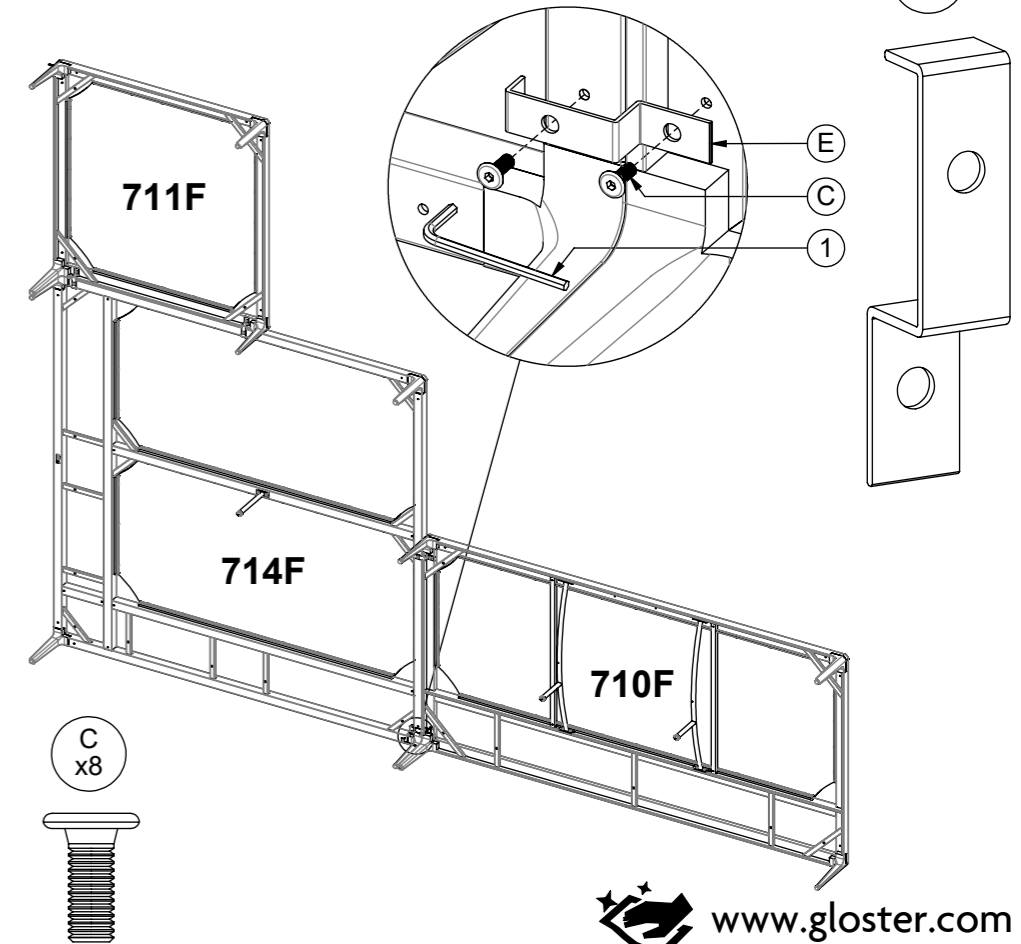

# GLOSTER

714F  
Grid Chill Unit Frame Only

1

A  
x12

2

B  
x2

## LINKAGE 1

C  
x4

D  
x2

## LINKAGE 2

E  
x4

C  
x8

7106  
Grid 180 cm x 26 cm Teak Platform

1

A  
X3

B  
X3

A