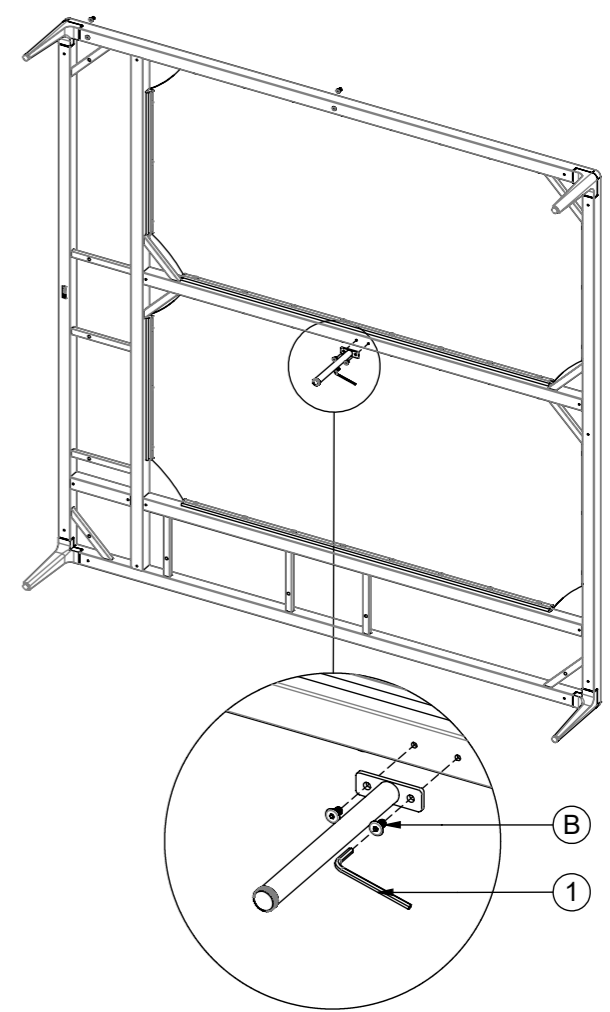

# GLOSTER

714F  
Grid Chill Unit Frame Only

1

A  
x12

2

B  
x2

## LINKAGE 1

C  
x4

D  
x2

## LINKAGE 2

E  
x4

C  
x8

7106  
Grid 180 cm x 26 cm Teak Platform

1

A  
X3

B  
X3

A