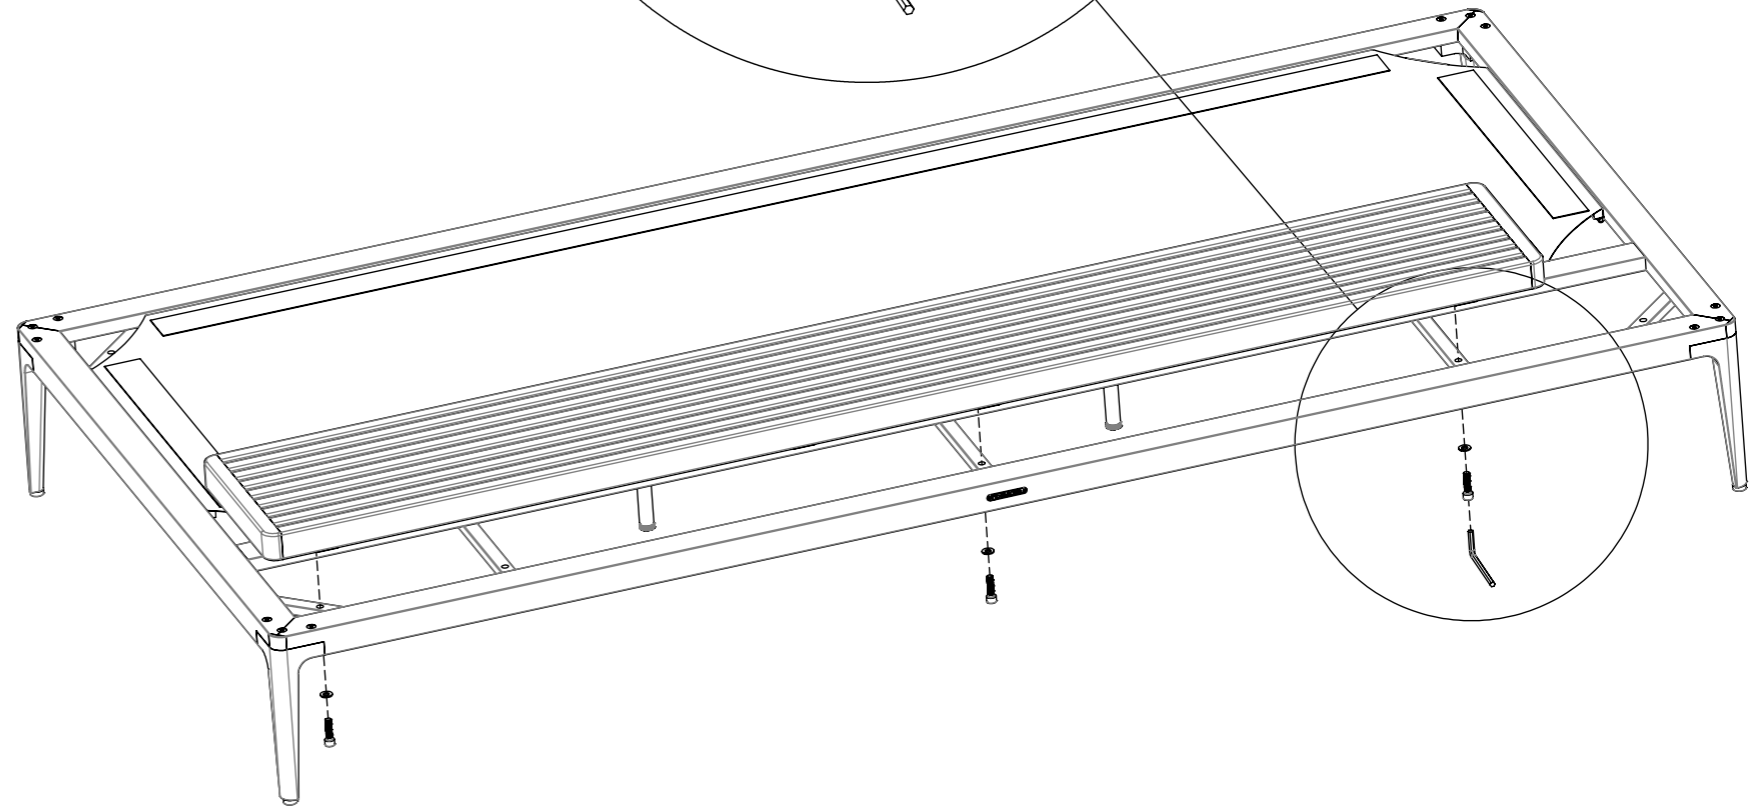

7106
Grid 180 cm x 26 cm Teak Platform

1

A
X3

B
X3

A

B

1

A
X3

B
X3

1

6