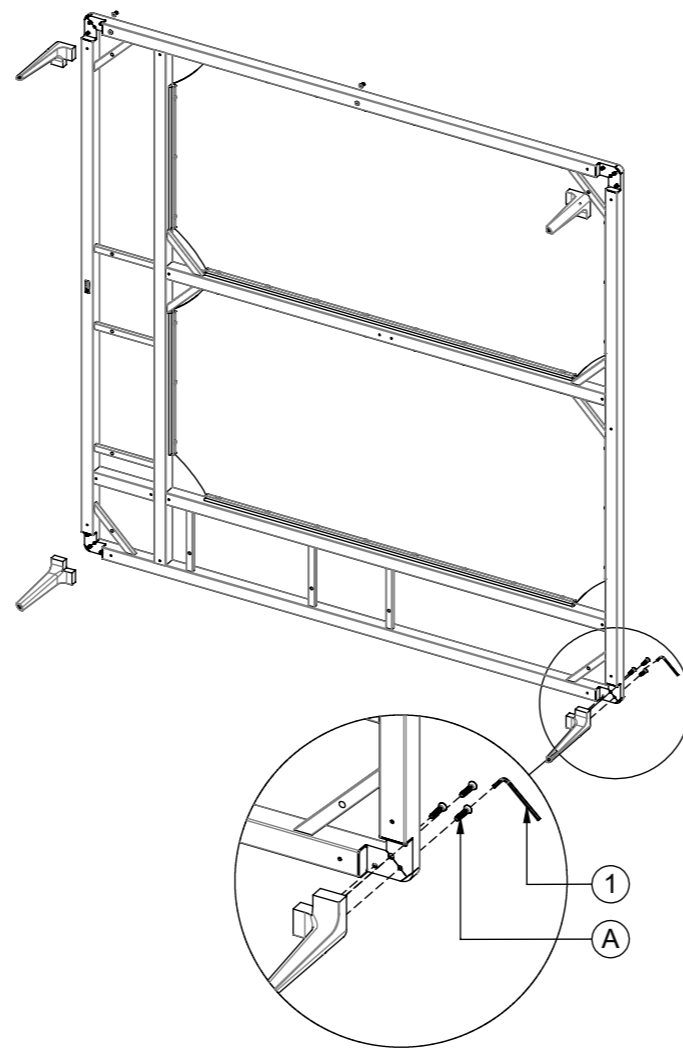

# GLOSTER

714F  
Grid Chill Unit Frame Only

1

A  
x12

2

B  
x2

## LINKAGE 1

C  
x4

D  
x2

## LINKAGE 2

E  
x4

C  
x8

7106  
Grid 180 cm x 26 cm Teak Platform

1

A  
X3

B  
X3

A