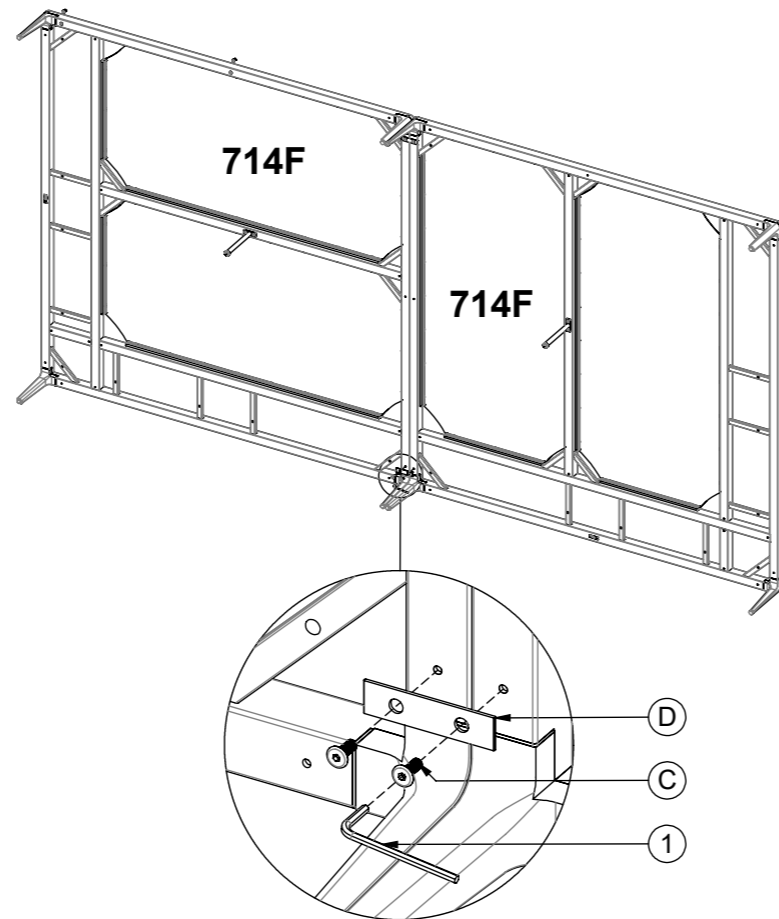

# GLOSTER

714F  
Grid Chill Unit Frame Only

1

A  
x12

2

B  
x2

## LINKAGE 1

C  
x4

D  
x2

## LINKAGE 2

E  
x4

C  
x8

7106  
Grid 180 cm x 26 cm Teak Platform

1

A  
X3

B  
X3

A