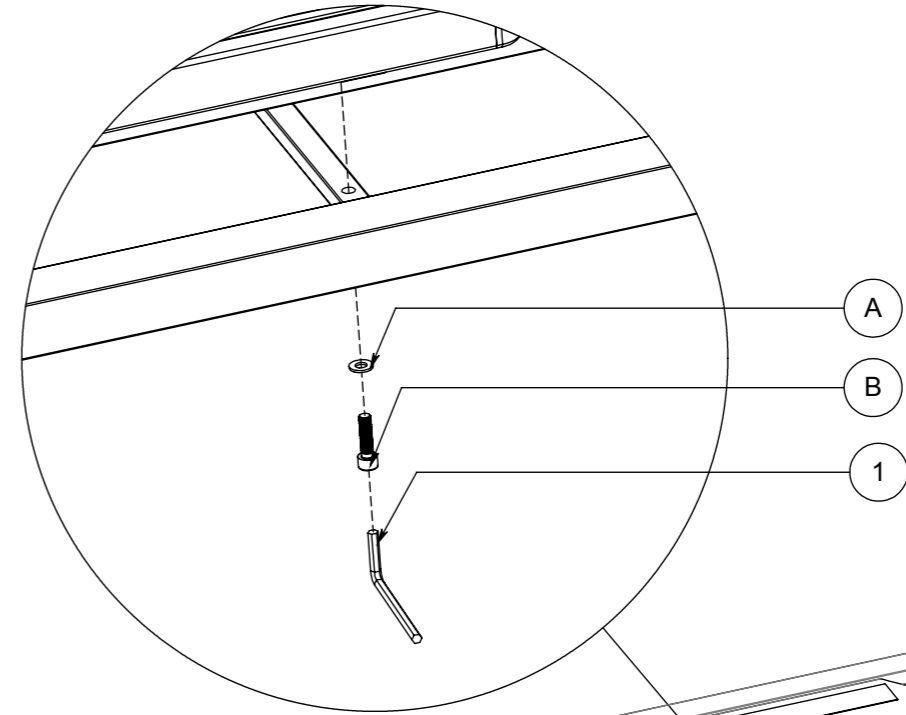

## LINKAGE 1

C  
x4

D  
x2

## LINKAGE 2

E  
x4

C  
x8

7106  
Grid 180 cm x 26 cm Teak Platform

1

A  
X3

B  
X3

A