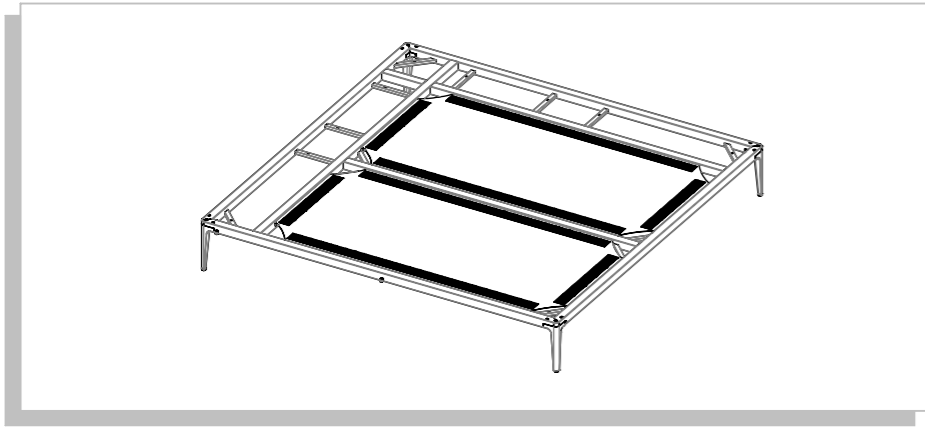

# GLOSTER

714F  
Grid Chill Unit Frame Only

1

A  
x12

2

B  
x2

## LINKAGE 1

C  
x4

D  
x2

## LINKAGE 2

E  
x4

C  
x8

7106  
Grid 180 cm x 26 cm Teak Platform

1

A  
X3

B  
X3

A