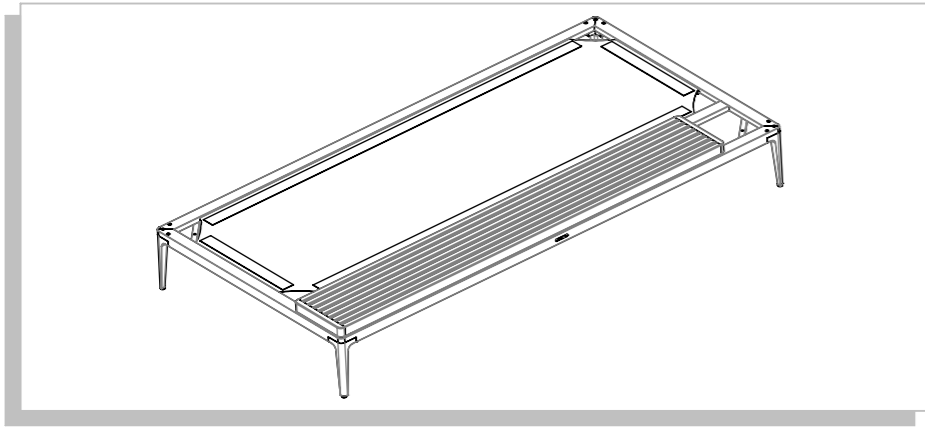

# GLOSTER

714F  
Grid Chill Unit Frame Only

1

A  
x12

2

B  
x2

## LINKAGE 1

C  
x4

D  
x2

## LINKAGE 2

E  
x4

C  
x8

7106  
Grid 180 cm x 26 cm Teak Platform

1

A  
X3

B  
X3

A

B

1

A  
X3

B  
X3

1

6