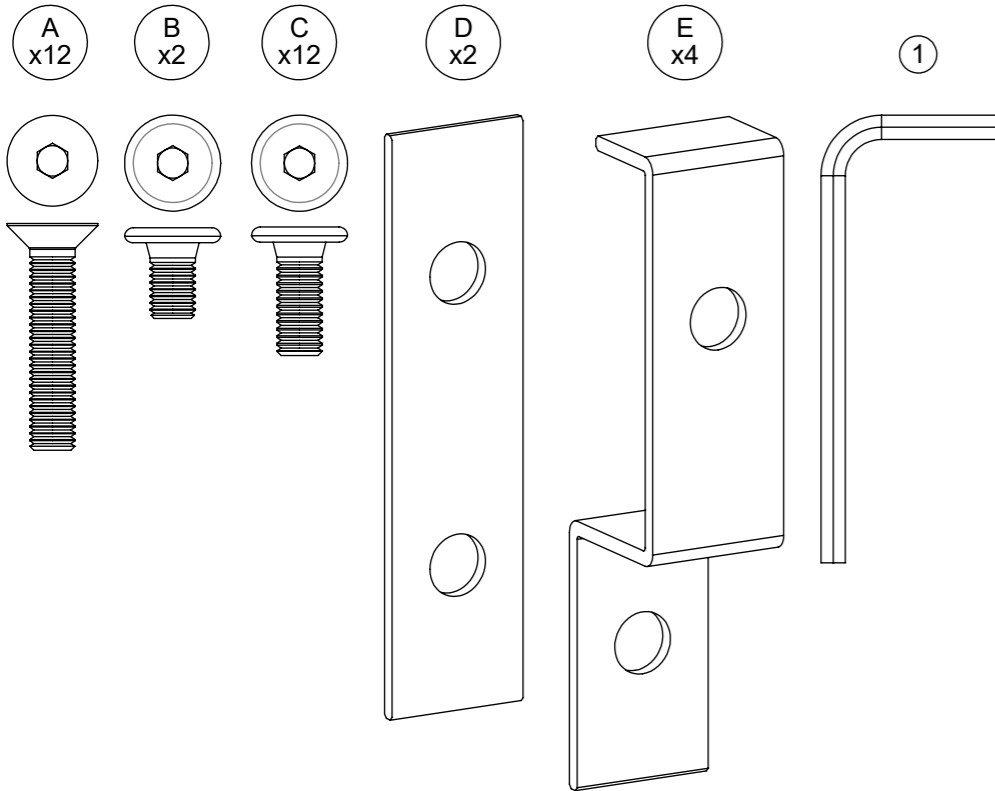

# GLOSTER

714F  
Grid Chill Unit Frame Only

1

A  
x12

2

B  
x2

## LINKAGE 1

C  
x4

D  
x2

## LINKAGE 2

E  
x4

C  
x8

7106  
Grid 180 cm x 26 cm Teak Platform

1

A  
X3

B  
X3

A