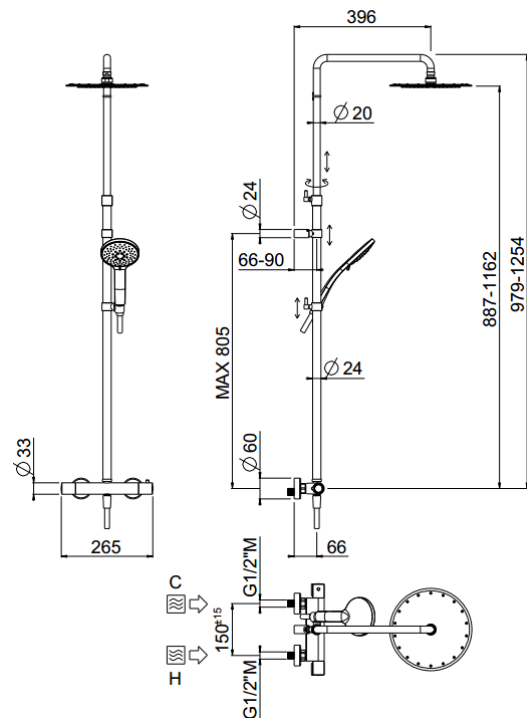

Rigoletto telescopic

Rigoletto telescopic, MySlim inspectable shower head
00-1947-N-CR

TECHNICAL INFORMATION

Bridge telescopic shower column including exposed thermostatic mixer with diverter and brass handles, turning bar with adjustable mounting. Round ultra-thin shower head, Ø300, non-liming, inspectable and serviceable in chromed stainless steel. 3 jets non-liming shower in ABS. Smooth double anti-torsion PVC flexible hose, cm 150. CHROME

Flow rate:
x rubinetto

PICTURE

SPARE PARTS

ORIC031
T°

ORIC032
2 vie / ways

FEATURES

rain jet

central jet

side jet

double anti-torsion

adjustable telescopic shower column

inspectable round

TECHNICAL DRAWING

FINISHINGS