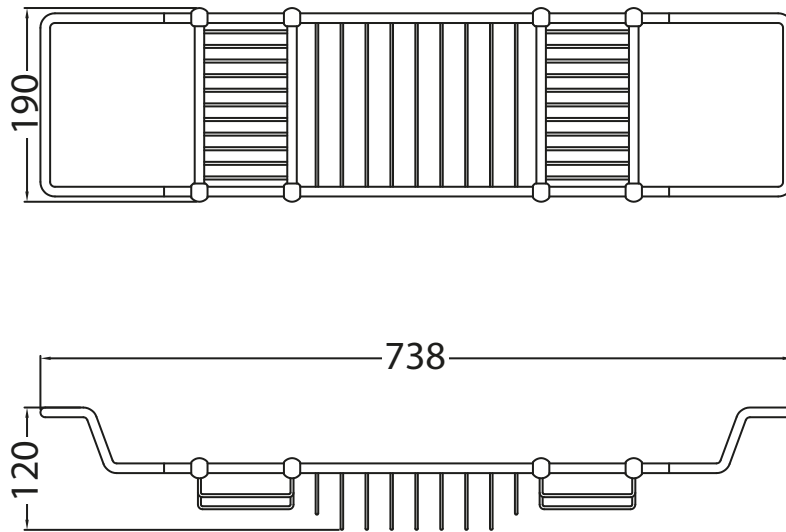

# Catchpole & Rye

Saracens Dairy,  
Pluckley,  
Kent. U.K.  
TN27 0SA.  
TEL: +44 (0)1233 840840  
EMAIL: info@catchpoleandrye.com

Product Range:  
Accessories

Product Name:  
The Empire Over Bath Rack

## DIMENSIONAL DATA SHEET DATE: AUGUST 2018

NOTES:  
DIMENSIONS IN MILLIMETRES.  
WHILST EVERY EFFORT IS MADE TO ENSURE THE ACCURACY OF THESE DATA SHEETS THEY ARE SUBJECT TO CHANGE WITHOUT NOTICE AS PART OF THE COMPANY'S PRODUCT DEVELOPMENT PROCESS.