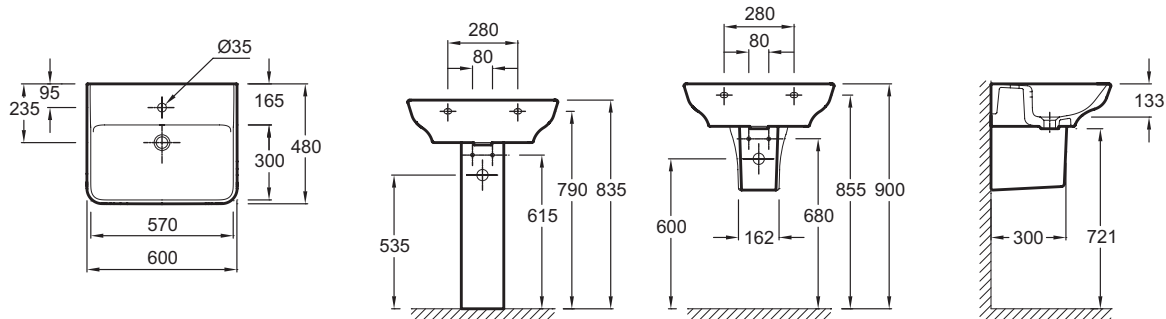

EGD111

Collection: STRUKTURA

Finish*:

00 - White

Main features:

Features

- DIMENSIONS: 60 x 48 cm
- MATERIAL: Ceramic
- NORMS AND REGULATION: NF
- TAP DRILLING: 1 tap hole
- GROUND/UNGROUND: Install with furniture
- NUMBER OF VANITY BASINS FOR VANITY TOPS: Single basin vanity top
- WEIGHT: 18 kg
- INSTALLATION TYPE: Self-supporting
- FAUCET DRILLING: 1 tap hole
- INSTALLATION: Self-supporting
- OVERFLOW: With overflow hole
- PRODUCT INCLUDED: (Tap not included)

Consumer benefits

- DESIGN: Softened geometric design, delicate edges, washbasin with "ground" option for furniture installation
- FUNCTIONALITY: Soft slopes for easy cleaning, deep basin (13 cm) reduces splashes, wide rear ledge

Required products

- 18565W: Pedestal
- 18566W: Semi-pedestal

Technical drawing

Product Specification: Washbasin 60 cm. EGD111. Collection: STRUKTURA. DIMENSIONS: 60 x 48 cm. WEIGHT: 18 kg. MATERIAL: Ceramic. INSTALLATION TYPE: Self-supporting. NORMS AND REGULATION: NF. FAUCET DRILLING: 1 tap hole. TAP DRILLING: 1 tap hole. INSTALLATION: Self-supporting. GROUND/UNGROUND: Install with furniture. OVERFLOW: With overflow hole. NUMBER OF VANITY BASINS FOR VANITY TOPS: Single basin vanity top. PRODUCT INCLUDED: (Tap not included).