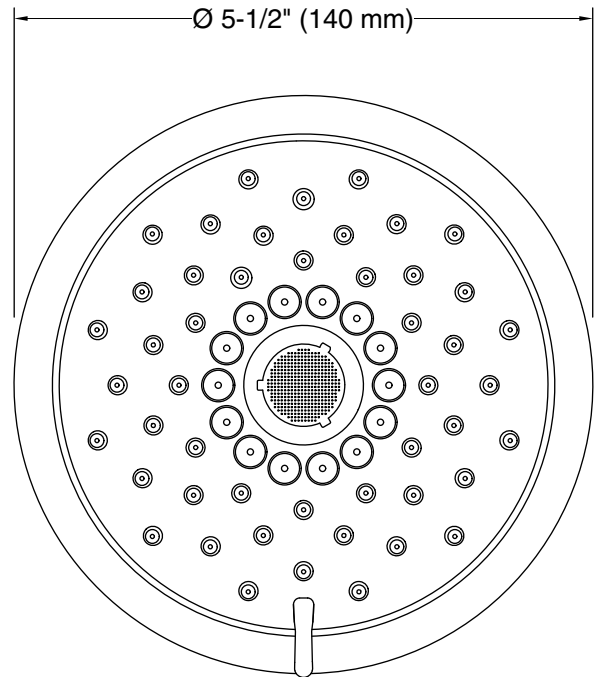

#### Installation

- Shower arm and flange sold separately.
- 1/2"-14 NPT connection.
- Wall-mount.

**Technical Information**

All product dimensions are nominal.

**Showerhead/Body Spray:**

Rated maximum flow: 2.5 gal/min (9.5 l/min)

**Notes**

Install this product according to the installation instructions.