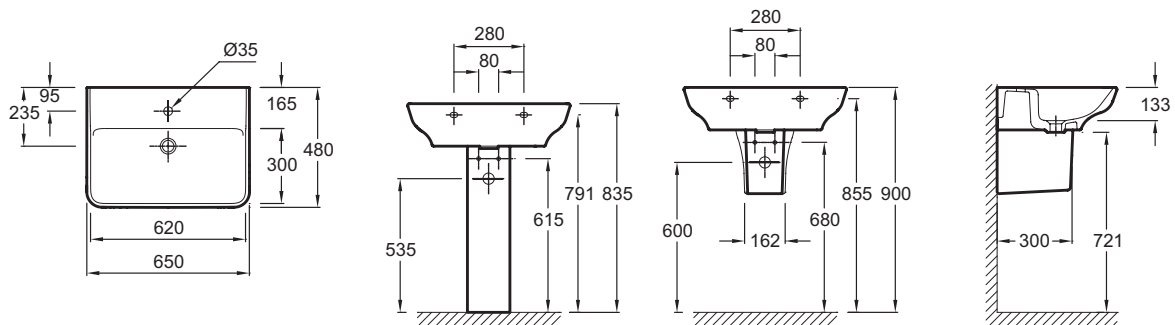

**EGC011**

**Collection:** STRUKTURA

**Finish\*:**

00 - White

**Main features:**

**Features**

- DIMENSIONS: 65 x 48 cm
- MATERIAL: Ceramic
- NORMS AND REGULATION: NF
- INSTALLATION: Self-supporting
- OVERFLOW: Without overflow hole
- WEIGHT: 18.6 kg
- INSTALLATION TYPE: Self-supporting
- TAP DRILLING: 1 tap hole
- GROUND/UNGROUND: Install with furniture
- NUMBER OF VANITY BASINS FOR VANITY TOPS: Single basin vanity top

**Consumer benefits**

- DESIGN: Softened geometric design, delicate edges, washbasin with "ground" option for furniture installation
- FUNCTIONALITY: Soft slopes for easy cleaning, deep basin (13 cm) reduces splashes, wide rear ledge

**Technical drawing**

Product Specification: Washbasin 65 cm. EGC011. Collection: STRUKTURA. DIMENSIONS: 65 x 48 cm. WEIGHT: 18.6 kg. MATERIAL: Ceramic. INSTALLATION TYPE: Self-supporting. NORMS AND REGULATION: NF. TAP DRILLING: 1 tap hole. INSTALLATION: Self-supporting. GROUND/UNGROUND: Install with furniture. OVERFLOW: Without overflow hole. NUMBER OF VANITY BASINS FOR VANITY TOPS: Single basin vanity top.