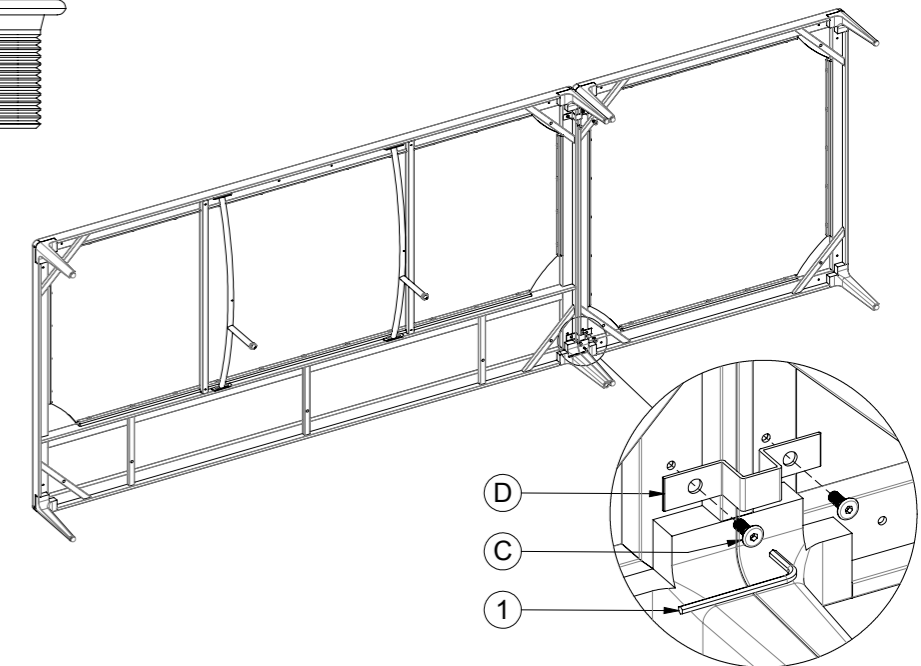

710F

Grid Base Frame 206 cm x 103 cm

1

2

3

4

LINKAGE

D x2

7107

Grid 103 cm x 26 cm Teak Platform

1

A
X2

B
X2

A
X2

B
X2

GLOSTER