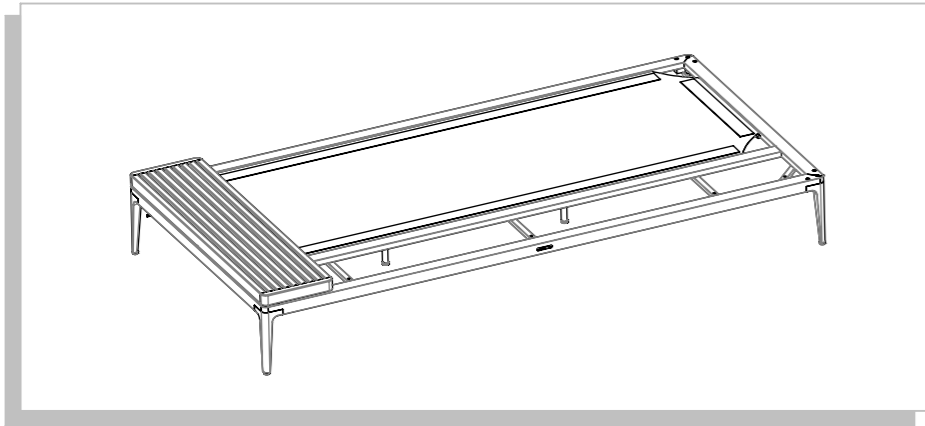

710F

Grid Base Frame 206 cm x 103 cm

1

2

3

4

LINKAGE

D x2

7107

Grid 103 cm x 26 cm Teak Platform

1

A
X2

B
X2

A
X2

B
X2

GLOSTER