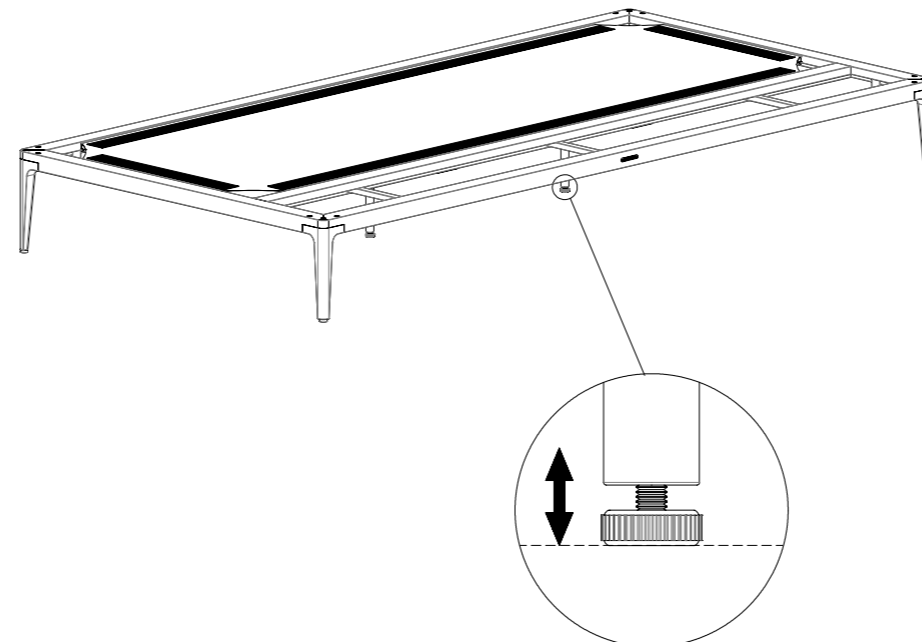

710F

Grid Base Frame 206 cm x 103 cm

1

2

3

4

LINKAGE

D x2

7107

Grid 103 cm x 26 cm Teak Platform

1

A
X2

B
X2

A
X2

B
X2

GLOSTER