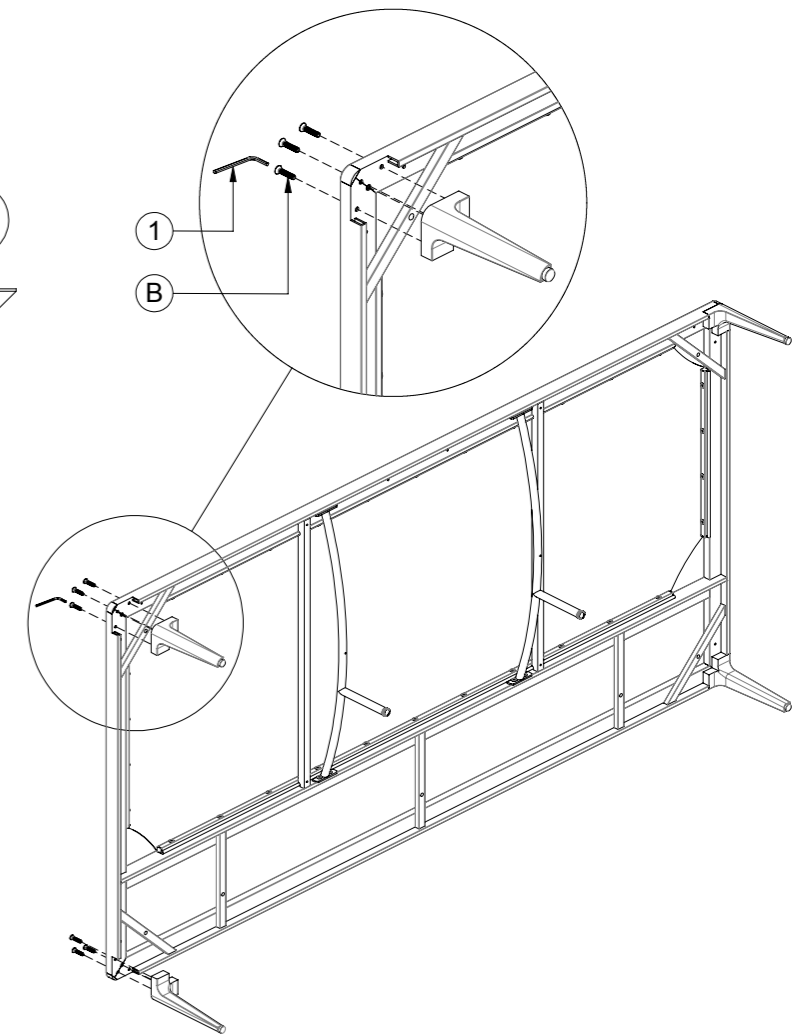

710F

Grid Base Frame 206 cm x 103 cm

1

2

3

4

LINKAGE

D x2

7107

Grid 103 cm x 26 cm Teak Platform

1

A
X2

B
X2

A
X2

B
X2

GLOSTER