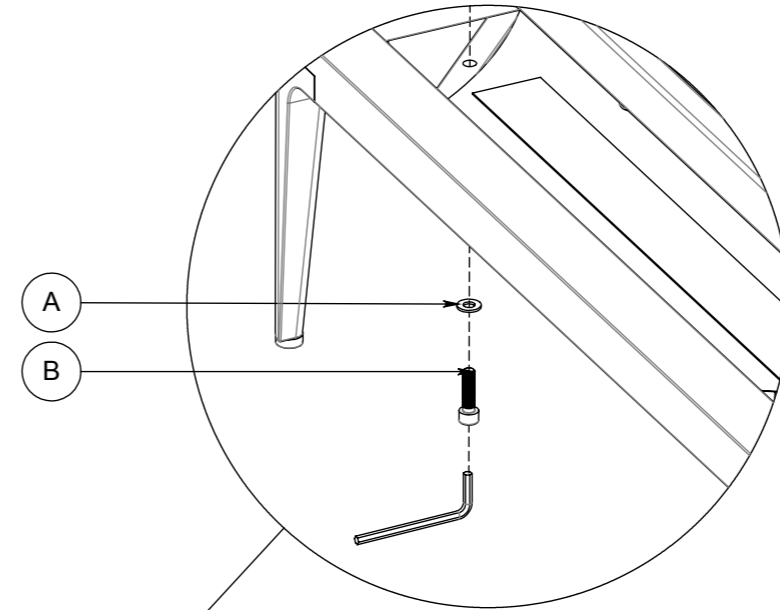

7107

Grid 103 cm x 26 cm Teak Platform

1

A
X2

B
X2

A
X2

B
X2

GLOSTER