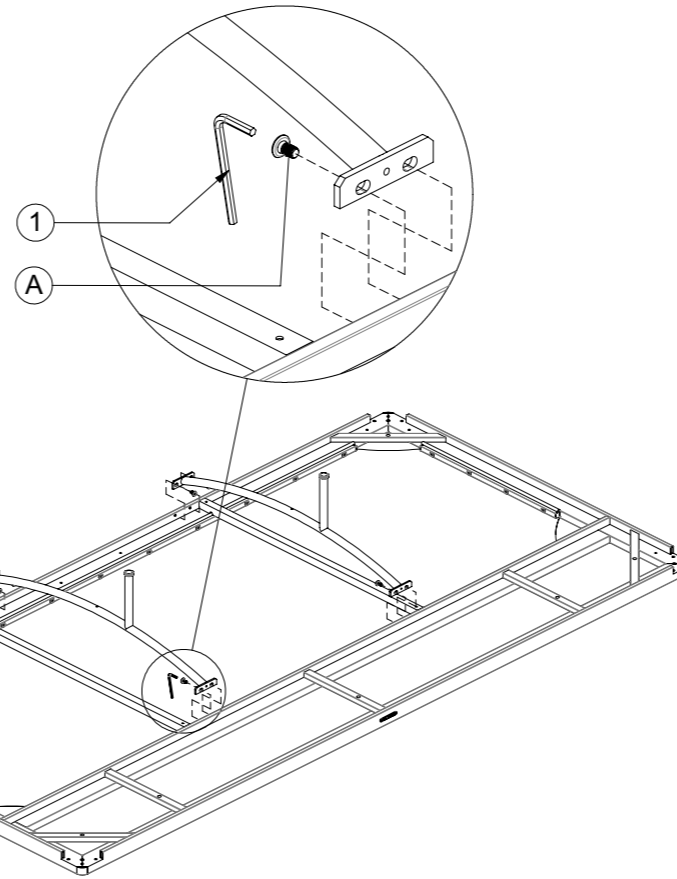

710F

Grid Base Frame 206 cm x 103 cm

1

2

3

4

LINKAGE

D x2

7107

Grid 103 cm x 26 cm Teak Platform

1

A
X2

B
X2

A
X2

B
X2

GLOSTER