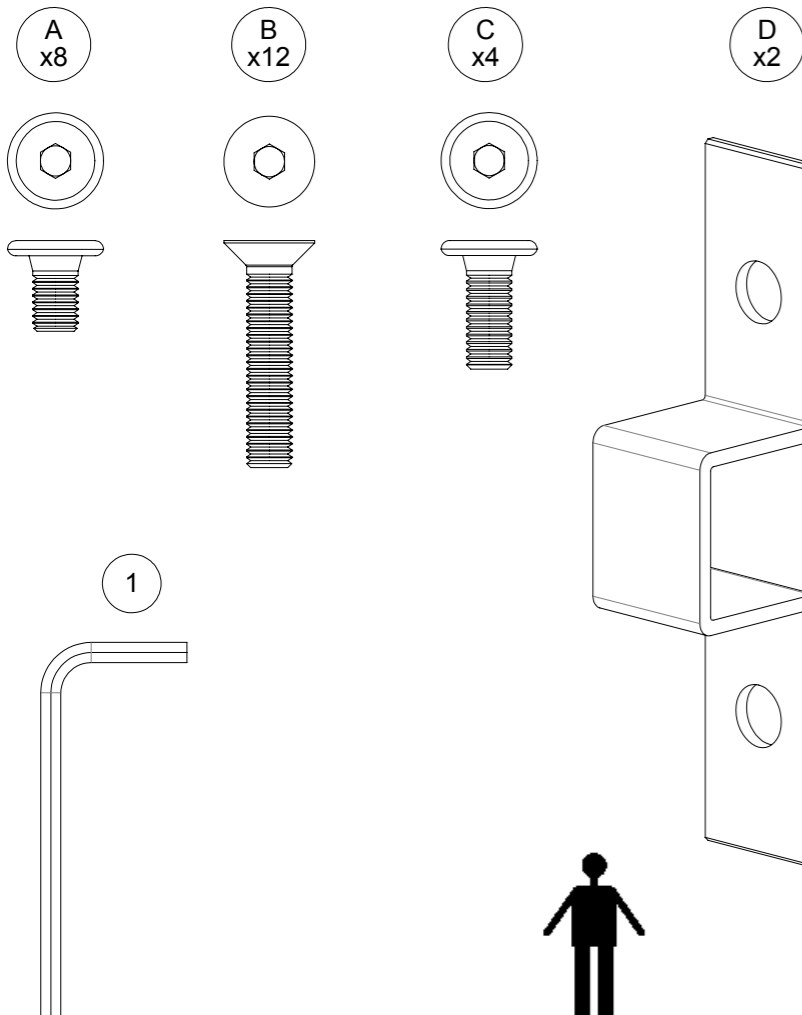

710F

Grid Base Frame 206 cm x 103 cm

1

2

3

4

LINKAGE

D x2

7107

Grid 103 cm x 26 cm Teak Platform

1

A
X2

B
X2

A
X2

B
X2

GLOSTER

Grid Back Cushion And Arm Cushion

Assembly Instruction