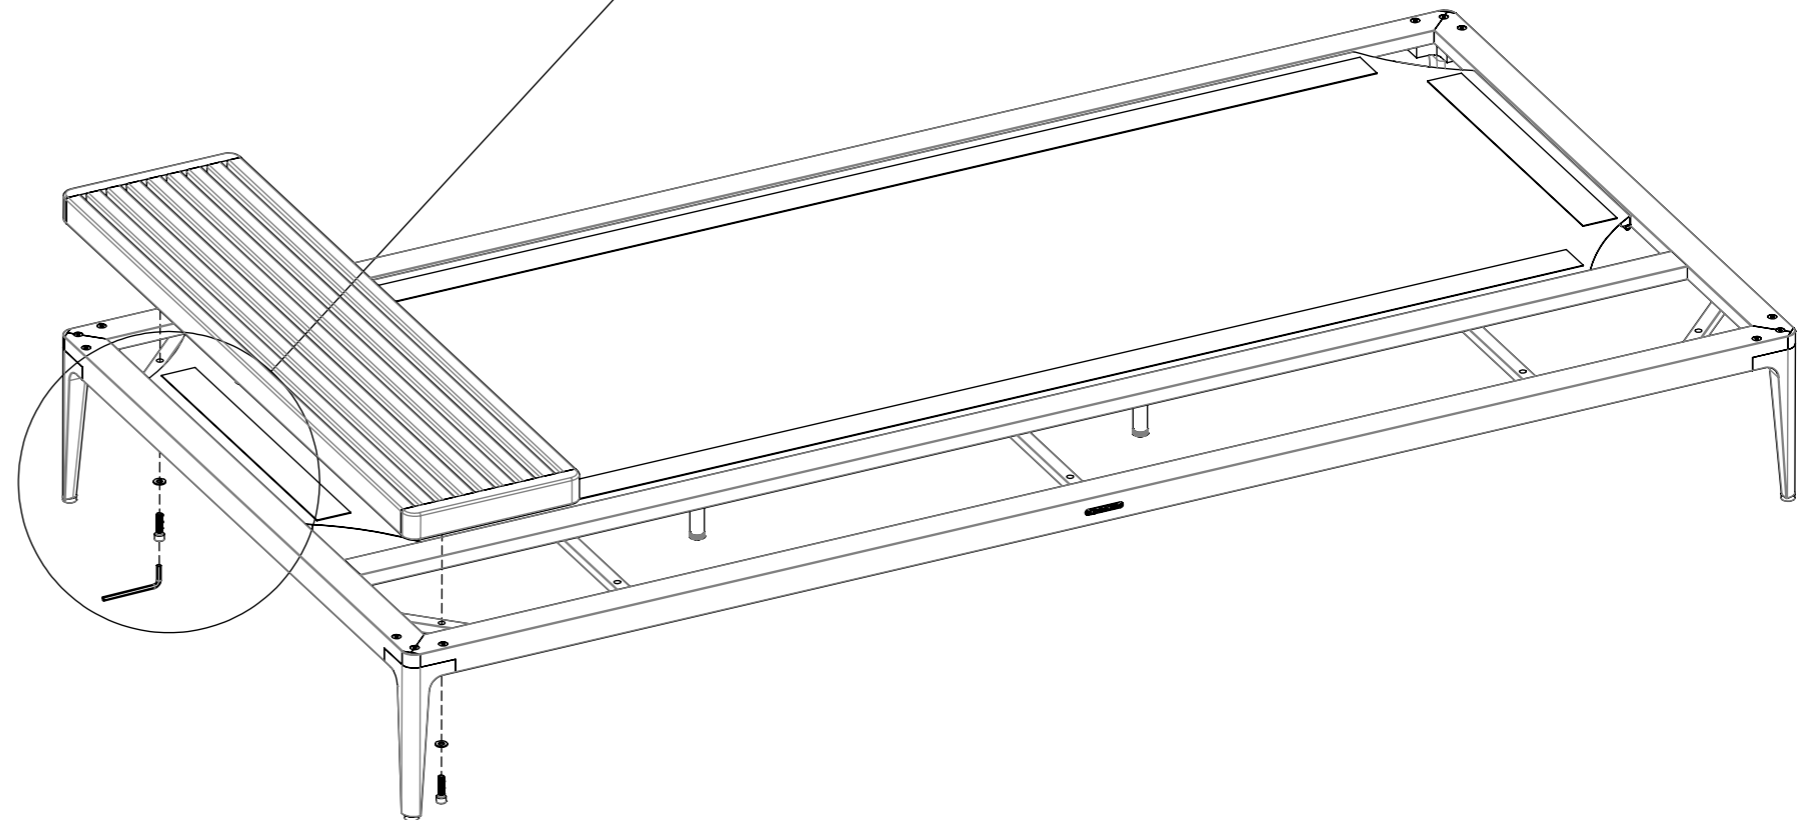

710F

Grid Base Frame 206 cm x 103 cm

1

2

3

4

LINKAGE

D x2

7107

Grid 103 cm x 26 cm Teak Platform

1

A
X2

B
X2

A
X2

B
X2

GLOSTER