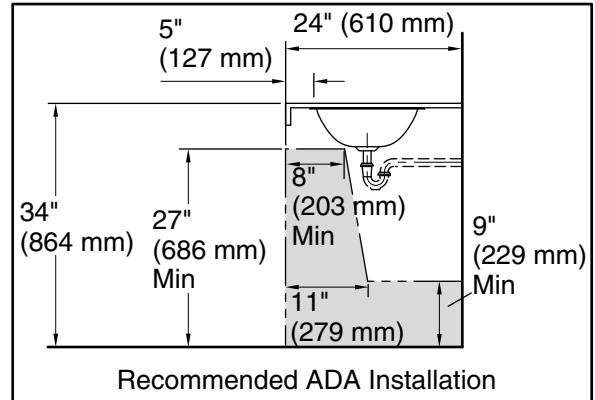

Technical Information

All product dimensions are nominal.

Installation:	Drop-in, Under-mount
Bowl area:	Length: 17-3/8" (441 mm) Width: 14" (356 mm) With overflow: Yes Water depth: 4-1/16" (103 mm)
Drain hole:	1-5/8" (41 mm)
Template:	1248333-7, required, included

Notes

Install this product according to the installation instructions.

Installer must supply anchors based on countertop material and thickness.

ADA, CSA B651 compliant when installed to the specific requirements of these regulations.