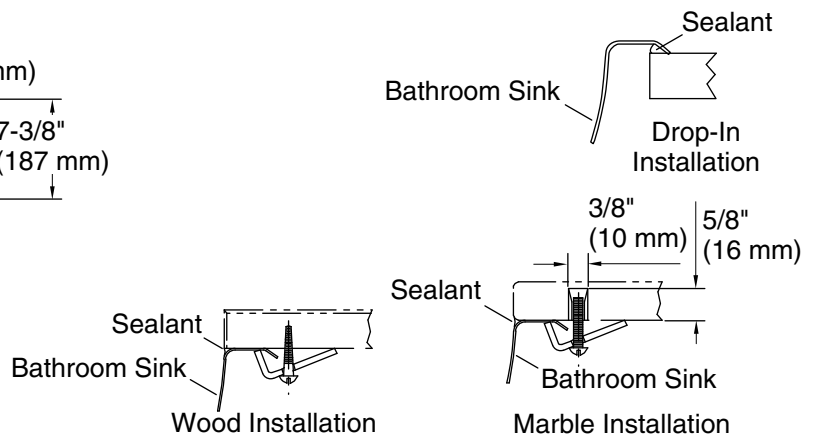

Technical Information

All product dimensions are nominal.

Installation:	Drop-in, Under-mount
Bowl area:	Length: 17-3/8" (441 mm) Width: 14" (356 mm) With overflow: Yes Water depth: 4-1/16" (103 mm)
Drain hole:	1-5/8" (41 mm)
Template:	1248333-7, required, included

Notes

Install this product according to the installation instructions.

Installer must supply anchors based on countertop material and thickness.

ADA, CSA B651 compliant when installed to the specific requirements of these regulations.