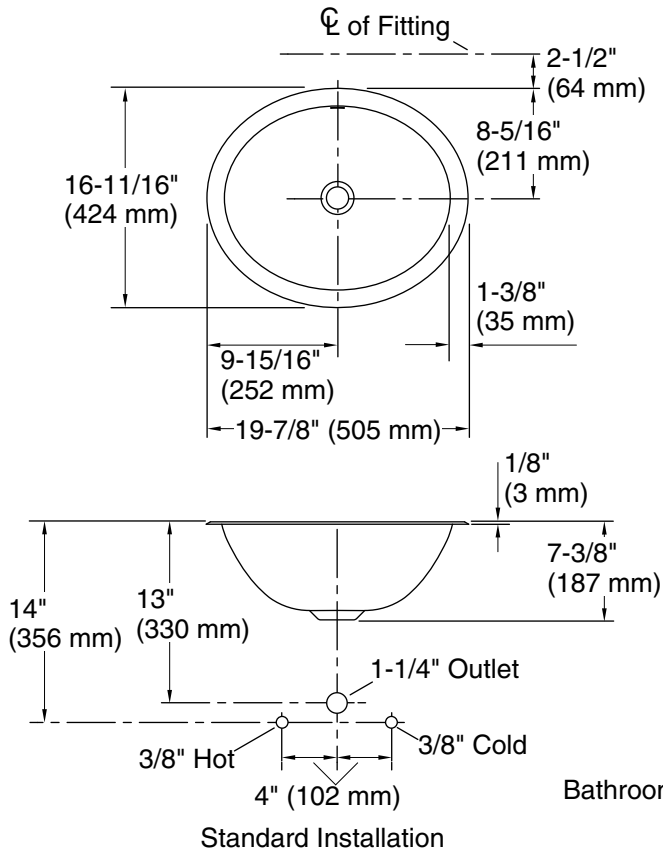

Technical Information

All product dimensions are nominal.

Installation:	Drop-in, Under-mount
Bowl area:	Length: 17-3/8" (441 mm) Width: 14" (356 mm) With overflow: Yes Water depth: 4-1/16" (103 mm)
Drain hole:	1-5/8" (41 mm)
Template:	1248333-7, required, included

Notes

Install this product according to the installation instructions.

Installer must supply anchors based on countertop material and thickness.

ADA, CSA B651 compliant when installed to the specific requirements of these regulations.