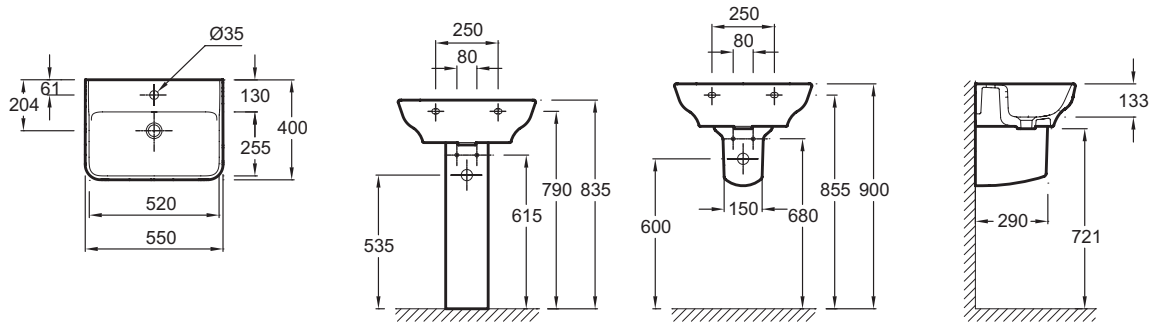

**EGE111**

**Collection:** STRUKTURA

**Finish\*:**

00 - White

**Main features:**

**Features**

- **DIMENSIONS:** 55 x 40 cm
- **MATERIAL:** Ceramic
- **NORMS AND REGULATION:** NF
- **TAP DRILLING:** 1 tap hole
- **GROUND/UNGROUND:** Install with furniture
- **NUMBER OF VANITY BASINS FOR VANITY TOPS:** Single basin vanity top
- **WEIGHT:** 14.7 kg
- **INSTALLATION TYPE:** Self-supporting
- **FAUCET DRILLING:** 1 tap hole
- **INSTALLATION:** Self-supporting
- **OVERFLOW:** With overflow hole
- **PRODUCT INCLUDED:** (Tap not included)

**Consumer benefits**

- **DESIGN:** Softened geometric design, delicate edges, washbasin with "ground" option for furniture installation
- **FUNCTIONALITY:** Soft slopes for easy cleaning, deep basin (13 cm) reduces splashes, wide rear ledge

**Required products**

- 18565W: Pedestal
- 19085D: Semi-pedestal

**Technical drawing**

Product Specification: Washbasin 55 cm. EGE111. Collection: STRUKTURA. DIMENSIONS: 55 x 40 cm. WEIGHT: 14.7 kg. MATERIAL: Ceramic. INSTALLATION TYPE: Self-supporting. NORMS AND REGULATION: NF. FAUCET DRILLING: 1 tap hole. TAP DRILLING: 1 tap hole. INSTALLATION: Self-supporting. GROUND/UNGROUND: Install with furniture. OVERFLOW: With overflow hole. NUMBER OF VANITY BASINS FOR VANITY TOPS: Single basin vanity top. PRODUCT INCLUDED: (Tap not included).