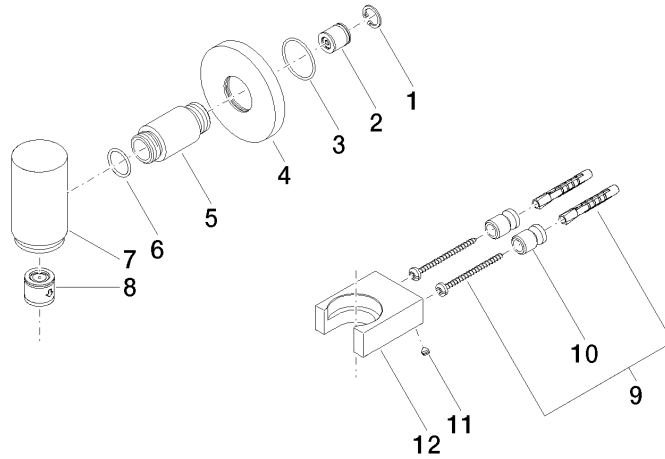

**WATER TUBE Kneipp wall elbow with hose holder with individual rosettes
FlowReduce - Brushed Durabronze (23kt Gold)**

LULU

27 840 979

Fits: LULU, MADISON, TARA, LISSÉ, VAIA, META

- LAMINAR FLOW, max. flow rate 9 l/min (at 3 bar)
- rosette Ø 70 mm
- holder for Kneipp hose
- 1/2" wall elbow
- without hose
- This product can help a building meet the requirements of Green Building Rating Systems, e.g. LEED®, BREEAM®, DGNB

**WATER TUBE Kneipp wall elbow with hose holder with individual rosettes
FlowReduce - Brushed Durabron (23kt Gold)**

LULU

27 840 979
mm [inches]

Flow rate chart

Codes & Standards

EN 1717

WATER TUBE Kneipp wall elbow with hose holder with individual rosettes
FlowReduce - Brushed Durabronze (23kt Gold)

LULU

27 840 979

Certificates

Belgaqua_24-007-2

WATER TUBE Kneipp wall elbow with hose holder with individual rosettes FlowReduce - Brushed Durabronze (23kt Gold)

LULU

27 840 979

Product version from 4/1/2024

Parts for other finishes can be found here: [Chrome](#)

WATER TUBE Kneipp wall elbow with hose holder with individual rosettes
FlowReduce - Brushed Durabronze (23kt Gold)

LULU

27 840 979

Spare parts list

Product version from 4/1/2024