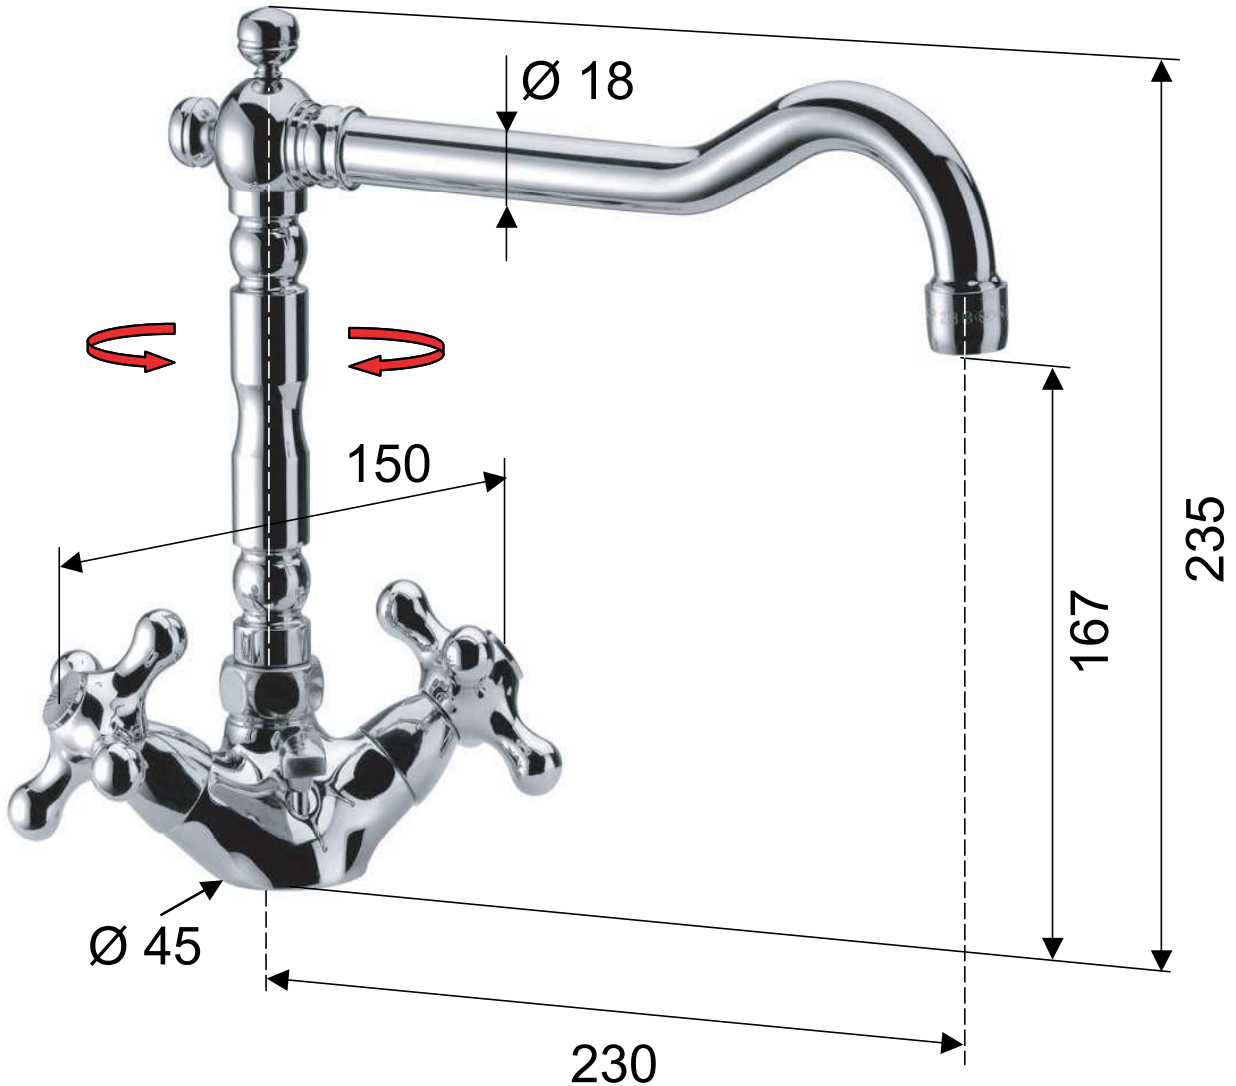

DANIEL

SCHEDA TECNICA TECHNICAL FEATURES

ART. COD.

V5400

MATERIALI / MATERIALS

OTTONE CROMATO / CHROME PLATED BRASS

CROMATURA / CHROME PLATING

UNI EN 248