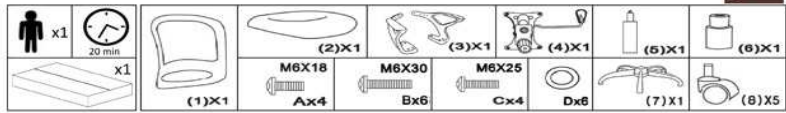

C563 / C564

packaging

units per lot	1
cbm (m3) / gross weight (Kg)	0,104 / 11,7
nº of boxes	1

box 1	1
description	LAMBERT Desk Chair Frame Black Fabric Black
description box	FULL ITEM
height x width x depth (cm)	60 x 60 x 29
cbm (m3) / gross weight (Kg) / net weight (Kg)	0,104 / 11,7 / 10,1

box 2	
description	
description box	
height x width x depth (cm)	x x
cbm (m3) / gross weight (Kg) / net weight (Kg)	/ /