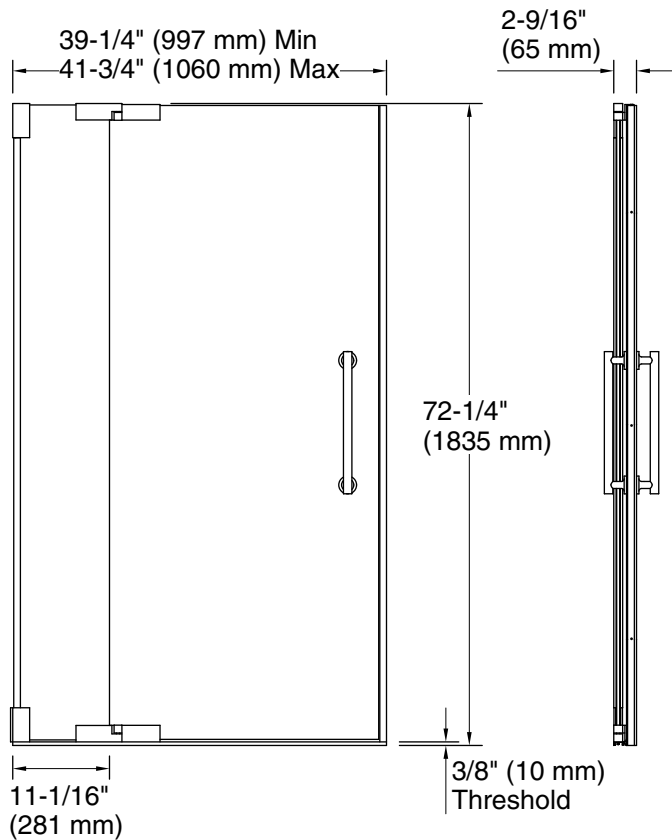

Purist®

Frameless Pivot Shower Door
K-705715-L

Features

- Frameless, 1/2" (12 mm) thick Crystal Clear tempered glass.

Technology

- CleanCoat® nanotechnology provides a smooth, nonstick surface to help prevent buildup of water stains, bacteria and mildew on your glass, to make it easy to clean and keep it looking like new.
- Out-of-plumb adjustability for simpler installation.
- Requires K-705758 and K-705760 glass, K-705767 handle, and K-705763 hardware components.
- Coordinates with other products in the Purist collection.

Available Glass Options

Code	Description
L	Crystal Clear

*Walk-through

Technical Information

All product dimensions are nominal.

Installation type: For shower base installation

Opening style: Pivot

Opening Width - Min: 39-1/4" (997 mm)

Opening Width - Max: 41-3/4" (1060 mm)

Walk-through - Min: 24-3/8" (619 mm)

Walk-through - Max: 26-7/8" (683 mm)

Base-To-Wall Radius 3/8" (10 mm)

- Max:

Glass thickness: 1/2" (13 mm)

Glass coating: CleanCoat®

Notes

Install this product according to the installation guide.

The vertical opening should be a minimum of 74-1/4" (1886 mm) to allow for installation clearance.