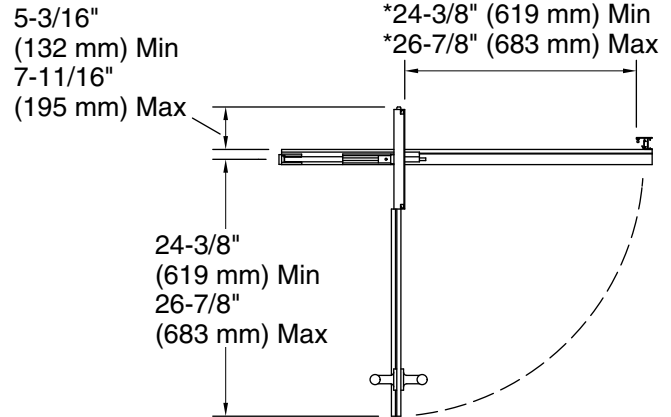

Included Components

Product consists of:

- K-705760-L Glass Sidelite
- K-705758-L Glass Panel
- K-705763 Shower Door Assembly Kit
- K-705767 Shower Door Handles

Codes/Standards

CPSC 16CFR 1201
ANSI Z97.1

KOHLER® One-Year Limited Warranty

Available Glass Options

Code	Description
L	Crystal Clear

*Walk-through

Technical Information

All product dimensions are nominal.

Installation type: For shower base installation

Opening style: Pivot

Opening Width - Min: 39-1/4" (997 mm)

Opening Width - Max: 41-3/4" (1060 mm)

Walk-through - Min: 24-3/8" (619 mm)

Walk-through - Max: 26-7/8" (683 mm)

Base-To-Wall Radius 3/8" (10 mm)

- Max:

Glass thickness: 1/2" (13 mm)

Glass coating: CleanCoat®

Notes

Install this product according to the installation guide.

The vertical opening should be a minimum of 74-1/4" (1886 mm) to allow for installation clearance.