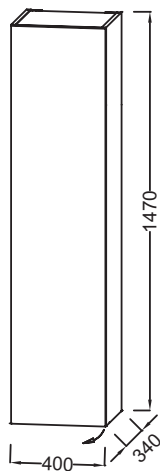

EB1851G

Collection: NO COLLECTION

Finish*:

G1C - Laque
brillante Blanc

N18 - Mèlaminé
brillant Blanc

Main features:

Features

- DIMENSIONS: 40 x 34 x 147 cm
- MATERIAL: Lacquer or melamine
- ELECTRICAL OUTLET: No
- VERSION: Left
- INSIDE FINISH: Basalt
- WEIGHT: 23 kg
- INSTALLATION TYPE: Wall-mount
- USB SOCKET: No
- TYPE OF COORDINATING FURNITURE : Column

Consumer benefits

- DESIGN: Restrained and elegant
- SOUND COMFORT: Door equipped with a damper close system
- PERFECT FINISH: Several finish choices

Technical drawing

Product Specification: Tall unit 40 cm. EB1851G. Collection: NO COLLECTION. DIMENSIONS: 40 x 34 x 147 cm. WEIGHT: 23 kg. MATERIAL: Lacquer or melamine. INSTALLATION TYPE: Wall-mount. ELECTRICAL OUTLET: No. USB SOCKET: No. VERSION: Left. TYPE OF COORDINATING FURNITURE : Column. INSIDE FINISH: Basalt.