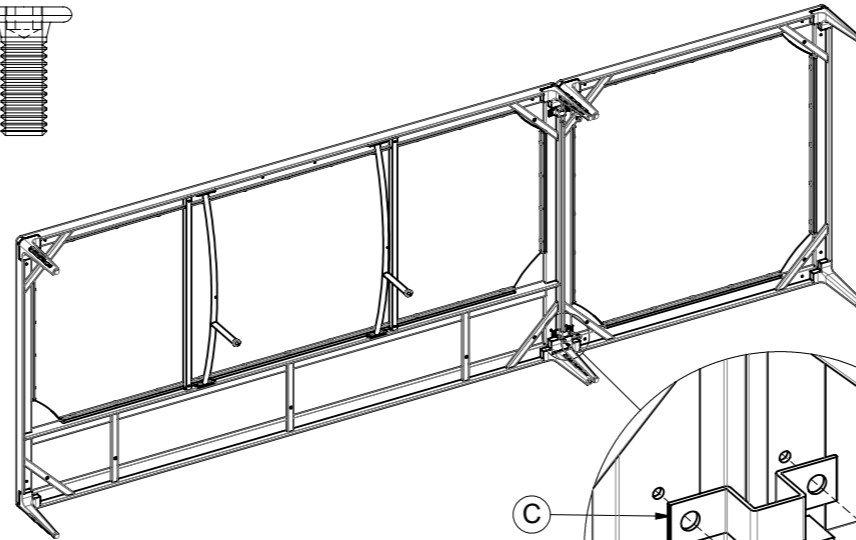

GLOSTER

711F Grid Base Frame 103cm x 103cm /
712F Grid Modular Seat Frame 122cm x 103cm/
716F Grid Small Corner Unit

A X12

B X4

C X2

3 LINKAGE

C X2

GLOSTER

Grid Back Cushion And Arm Cushion

Assembly Instruction