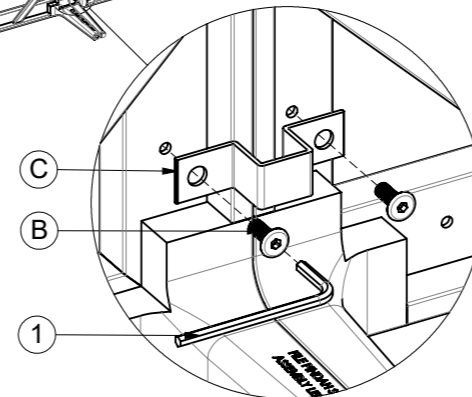

GLOSTER

711F Grid Base Frame 103cm x 103cm /
712F Grid Modular Seat Frame 122cm x 103cm/
716F Grid Small Corner Unit

A X12

B X4

C X2

3 LINKAGE

C X2

GLOSTER

Grid Back Cushion And Arm Cushion

Assembly Instruction