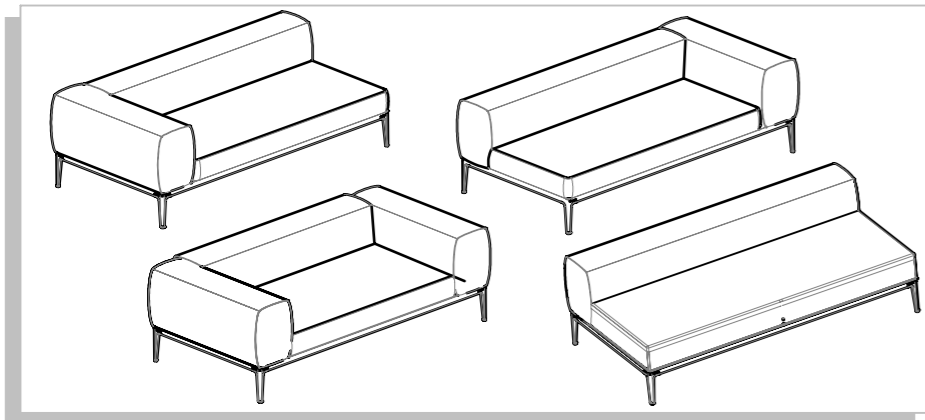

GLOSTER

711F Grid Base Frame 103cm x 103cm /
712F Grid Modular Seat Frame 122cm x 103cm/
716F Grid Small Corner Unit

A X12

B X4

C X2

3 LINKAGE

C X2

GLOSTER

Grid Back Cushion And Arm Cushion

Assembly Instruction