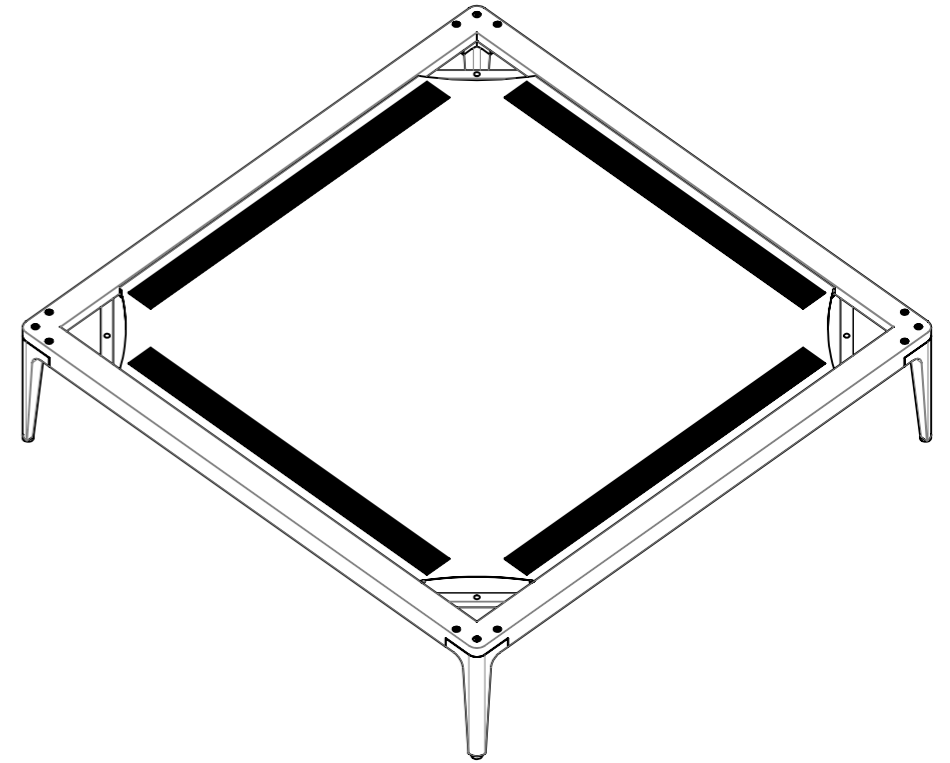

GLOSTER

711F Grid Base Frame 103cm x 103cm /
712F Grid Modular Seat Frame 122cm x 103cm/
716F Grid Small Corner Unit

A X12

B X4

C X2

3 LINKAGE

C X2

GLOSTER

Grid Back Cushion And Arm Cushion

Assembly Instruction