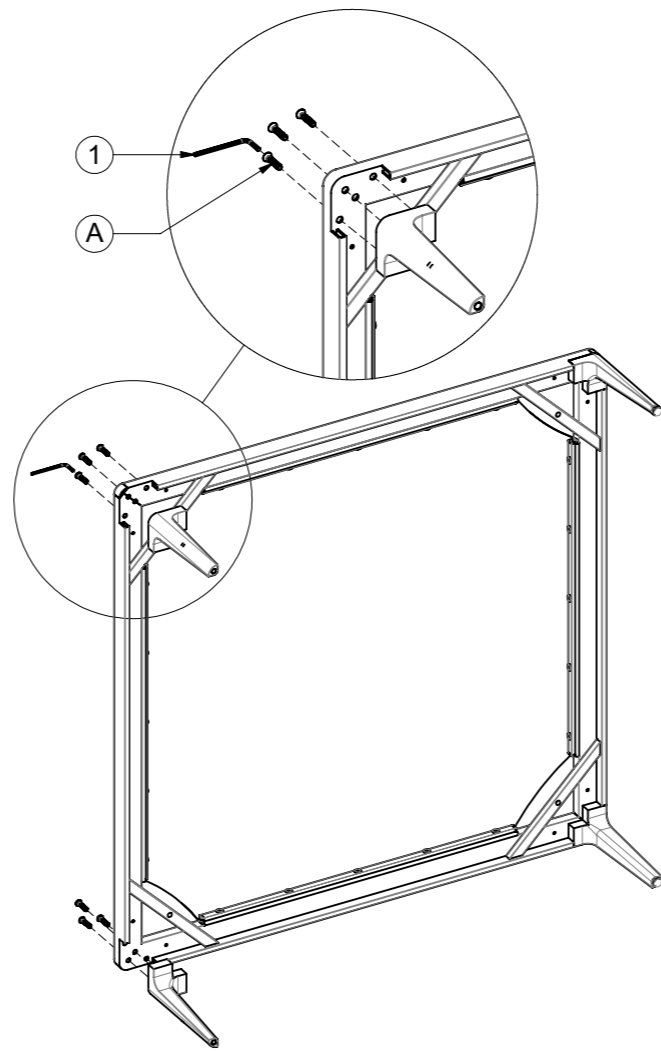

GLOSTER

711F Grid Base Frame 103cm x 103cm /
712F Grid Modular Seat Frame 122cm x 103cm/
716F Grid Small Corner Unit

A X12

B X4

C X2

3 LINKAGE

C X2

GLOSTER

Grid Back Cushion And Arm Cushion

Assembly Instruction