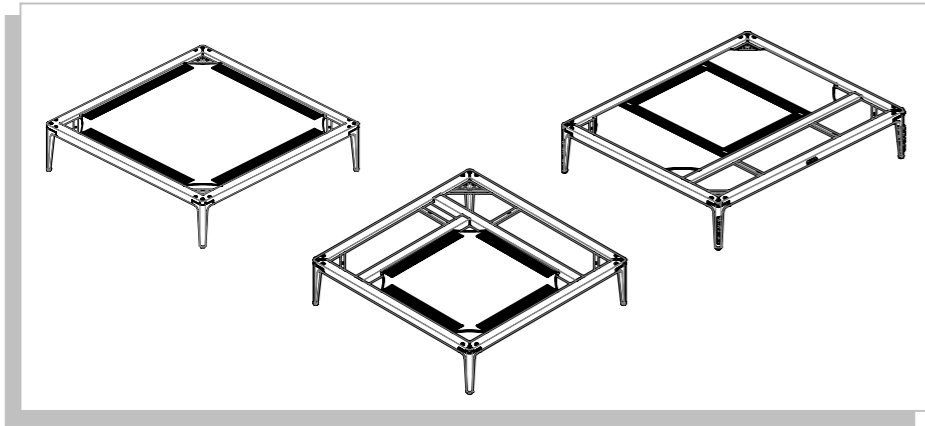

GLOSTER

711F Grid Base Frame 103cm x 103cm /
712F Grid Modular Seat Frame 122cm x 103cm/
716F Grid Small Corner Unit

A X12

B X4

C X2

3 LINKAGE

C X2

GLOSTER

Grid Back Cushion And Arm Cushion

Assembly Instruction