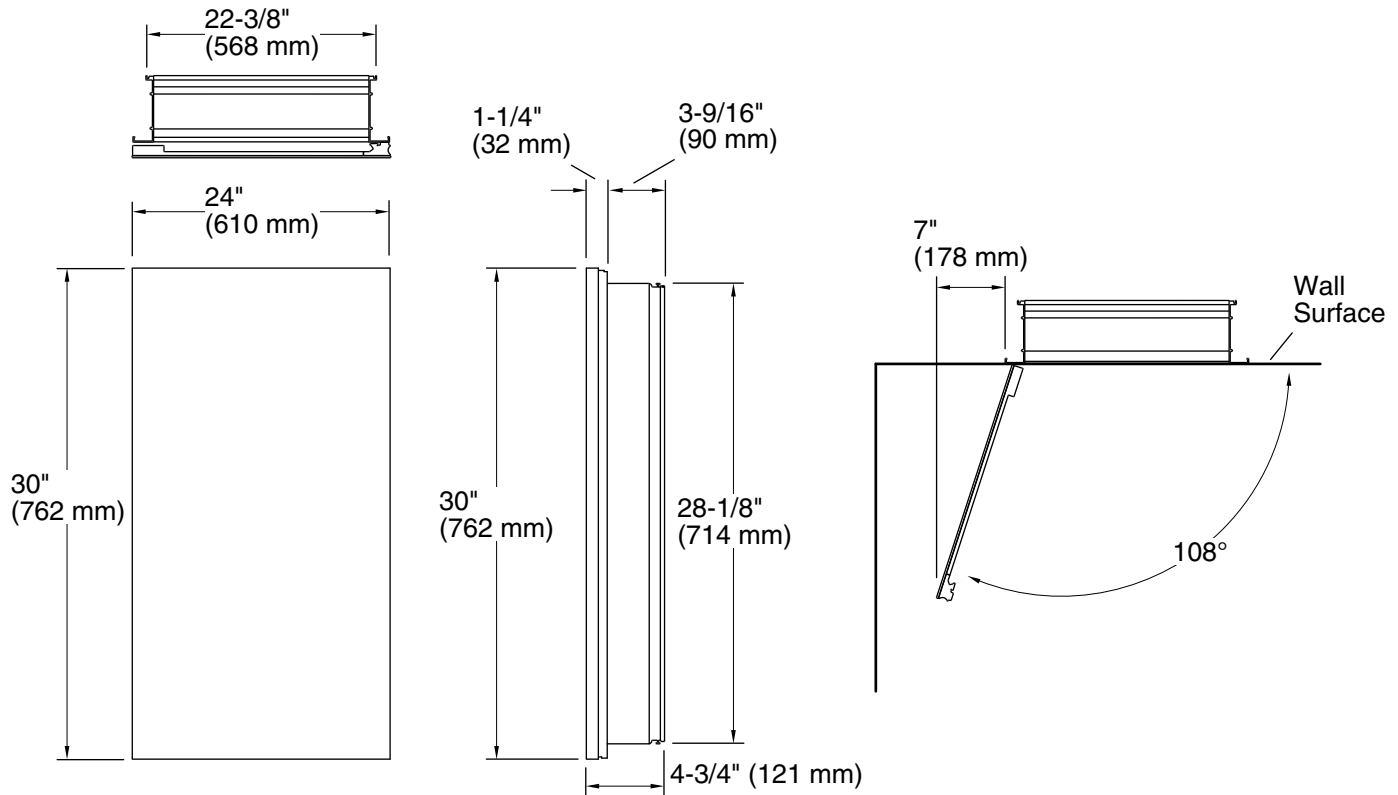

Features

- Three adjustable tempered-glass shelves.
- Full-overlay mirrored door.
- Mirrored interior.
- Two-way adjustable hinges with 108-degree opening capability for easy cabinet access.
- Can be installed with left- or right-hand swing.
- Includes mounting hardware for surface or recessed installation.

KOHLER® One-Year Limited Warranty

See website for detailed warranty information.

Technical Information

All product dimensions are nominal.

Recess-Mount Cutout:

Width:	22-1/2" (572 mm)
Height:	28-1/4" (718 mm)
Depth:	3-11/16" (94 mm)

For surface mounting, use anchors (not provided) rated for the loaded weight of this product. Refer to the anchor manufacturer's instructions.

When determining the height of the cabinet, ensure the mirrored door will clear all obstacles (such as a faucet). A minimum distance of 3" (76 mm) is required.

This cabinet is designed for either right or left door swing. Check for obstructions.

Cutout for recess-mount installations: 22-1/2" (572 mm) width x 28-1/4" (718 mm) height x 3-11/16" (94 mm) depth.