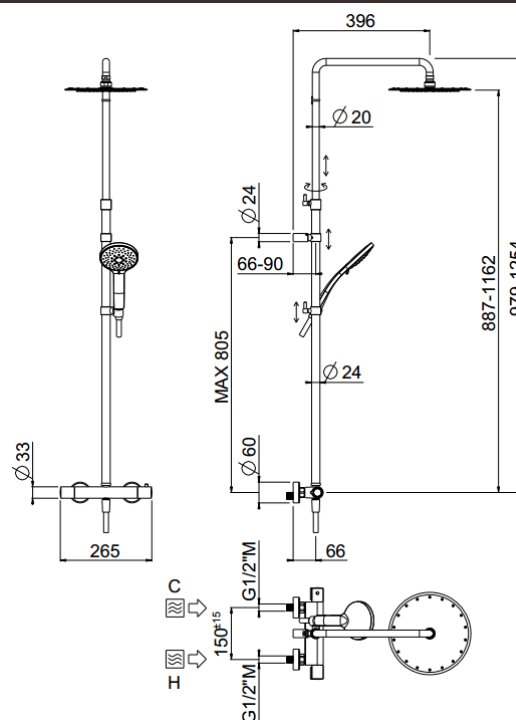

## TECHNICAL INFORMATION

Bridge telescopic shower column including exposed mixer with diverter and brass handles, turning bar with adjustable mounting. Round ultra-thin shower head, Ø300, non-liming, inspectable and serviceable in chromed stainless steel. 3 jets non-liming shower in ABS. Smooth double anti-torsion PVC flexible hose, cm 150. CHROME

## FEATURES

rain jet

central jet

side jet

double anti-torsion

adjustable  
telescopic shower  
column

inspectable  
round

## TECHNICAL DRAWING