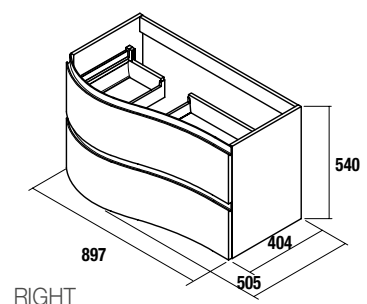

**MAM SERIES
2 METAL DRAWERS AND STORAGE UNITS**

MAM WALL HUNG UNIT 2 DRAWERS

Wall hung curved unit with 2 metal drawers total extraction, interiors Carbon-TX interiors and soft close.

LEFT

RIGHT

White Cotton	Macchiato	Blue Fog	Royal Green	Night Blue
cod.	cod.	cod.	cod.	cod.
83865	83861	83862	83863	83864