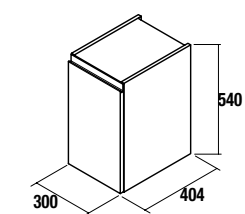

White Cotton	Macchiato	Blue Fog	Royal Green	Night Blue
cod.	cod.	cod.	cod.	cod.
83860	83856	83857	83858	83859

MAM STORAGE UNIT 1 DOOR L

Storage unit with 1-door left opening and soft closing. Carbon TX interiors.