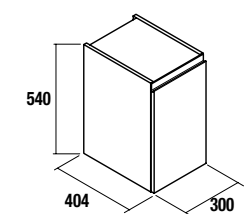

MAM STORAGE UNIT 1 DOOR R

Storage unit with 1-door right opening and soft closing. Carbon TX interiors.

RIGHT

White Cotton	Macchiato	Blue Fog	Royal Green	Night Blue
cod.	cod.	cod.	cod.	cod.
83870	83866	83867	83868	83869