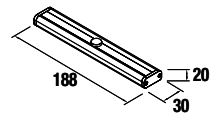

Accessories for Vanity unit

LED sensor light

Auxiliary light with sensor and micro USB rechargeable battery 188 x 20 x 30 mm

cod.	
23031