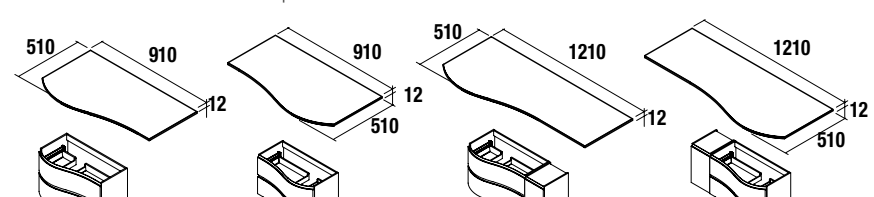

MAM WORKTOP

MAM solid surface worktop.

910/R	910/L	1210/R	1210/L
cod.	cod.	cod.	cod.
83880	83881	83882	83883

Top Basins