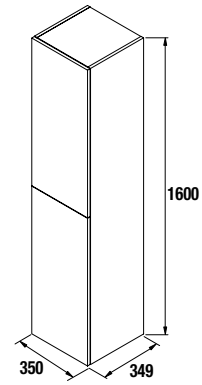

ACCESSORIES FOR VANITY UNIT

Auxiliary Alliance

ALLIANCE TOWER 1600 2 DOORS

Reversible 2-doors tall unit with push-open system. Carbon -TX interior with 4 adjustable glass shelves. 110° opening hinges.

White Cotton		Macchiato		Blue Fog		Royal Green		Night Blue	
cod.		cod.		cod.		cod.		cod.	
81729		81730		81731		81732		81733	

Accessories for Vanity unit

LED sensor light

Auxiliary light with sensor and micro USB rechargeable battery 188 x 20 x 30 mm

cod.	
23031	

Single towel rail JAZZ

White		Black		Gloss anodized	
cod.		cod.		cod.	
23027		27042		23024