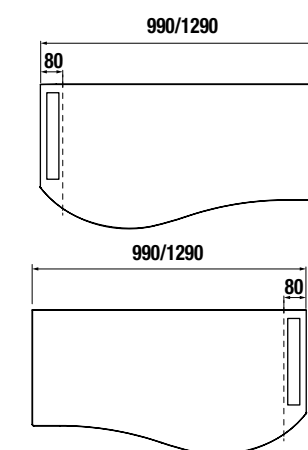

MAM solid surface worktop.

910/R	910/L	1210/R	1210/L
cod.	cod.	cod.	cod.
83880	83881	83882	83883

Top Basins

MAM (Solid Surface)

MAM WORKTOP

MAM Solid surface worktop with towel rail.

Special order	990/R	990/L	1290/R	1290/L
cod.	cod.	cod.	cod.	cod.
85967	85968	85969	85970	