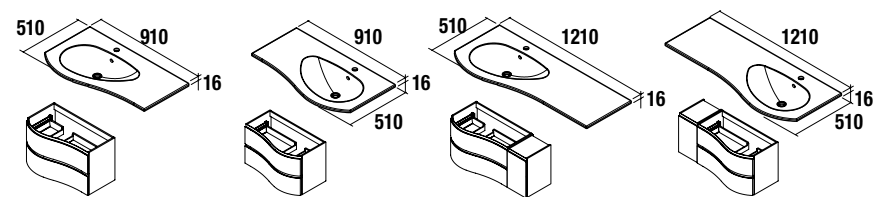

RIGHT

White Cotton	Macchiato	Blue Fog	Royal Green	Night Blue
cod.	cod.	cod.	cod.	cod.
83870	83866	83867	83868	83869

COMBINATION WITH BASINS

COMBINATION WITH BASINS

MAM (Mineral load glossy)

MAM WASHBASIN

Integral washbasin MAM mineral load gloss finish, with tap hole.