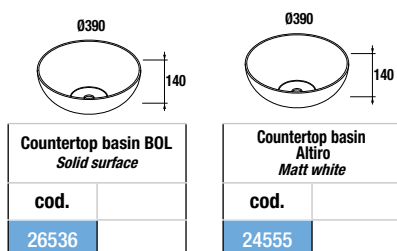

910/R	910/L	1210/R	1210/L
cod.	cod.	cod.	cod.
85907	85908	85909	85910

MAM (solid surface)

MAM WASHBASIN

Integral washbasin MAM solid surface white matt finish, with tap hole.

Special order	910/R	910/L	1210/R	1210/L
cod.	cod.	cod.	cod.	cod.
87592	87593	87594	87595	

MAM Integral washbasin, solid surface white matt finish, without tap hole, for wall tap.

Special order	910/R	910/L	1210/R	1210/L
cod.	cod.	cod.	cod.	cod.
87596	87597	87598	87599	

MAM (Solid Surface)

MAM WORKTOP

MAM solid surface worktop.

910/R	910/L	1210/R	1210/L
cod.	cod.	cod.	cod.
83880	83881	83882	83883

Top Basins

MAM (Solid Surface)

MAM WORKTOP

MAM Solid surface worktop with towel rail.

Special order	990/R	990/L	1290/R	1290/L
cod.	cod.	cod.	cod.	cod.
85967	85968	85969	85970	