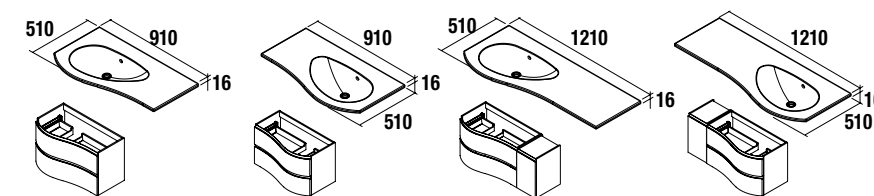

COMBINATION WITH BASINS

COMBINATION WITH BASINS

MAM (Mineral load glossy)

MAM WASHBASIN

Integral washbasin MAM mineral load gloss finish, with tap hole.

910/R	910/L	1210/R	1210/L
cod.	cod.	cod.	cod.
83876	83877	83878	83879

MAM Integral washbasin, mineral load glossy finish, without tap hole, for wall tap.

910/R	910/L	1210/R	1210/L
cod.	cod.	cod.	cod.
85903	85904	85905	85906

MAM (minerale load matt)

MAM WASHBASIN

Integral washbasin MAM mineral load matt finish, with tap hole.

910/R	910/L	1210/R	1210/L
cod.	cod.	cod.	cod.
83945	83946	83947	83948

MAM Integral washbasin, mineral load matt finish, without tap hole, for wall tap.

910/R	910/L	1210/R	1210/L
cod.	cod.	cod.	cod.
85907	85908	85909	85910

MAM (solid surface)

MAM WASHBASIN

Integral washbasin MAM solid surface white matt finish, with tap hole.

Special order	910/R	910/L	1210/R	1210/L
cod.	cod.	cod.	cod.	cod.
87592	87593	87594	87595	

MAM Integral washbasin, solid surface white matt finish, without tap hole, for wall tap.

Special order	910/R	910/L	1210/R	1210/L
cod.	cod.	cod.	cod.	cod.
87596	87597	87598	87599	

MAM (Solid Surface)

MAM WORKTOP

MAM solid surface worktop.

910/R	910/L	1210/R	1210/L
cod.	cod.	cod.	cod.
83880	83881	83882	83883

Top Basins

MAM (Solid Surface)

MAM WORKTOP

MAM Solid surface worktop with towel rail.

Special order	990/R	990/L	1290/R	1290/L
cod.	cod.	cod.	cod.	cod.
85967	85968	85969	85970