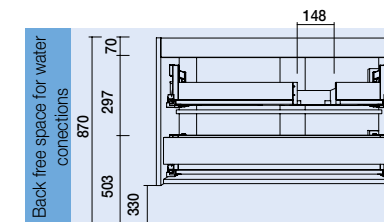

**MAM SERIES
2 METAL DRAWERS AND STORAGE UNITS**

MAM WALL HUNG UNIT 2 DRAWERS

Wall hung curved unit with 2 metal drawers total extraction, interiors Carbon-TX interiors and soft close.

LEFT

RIGHT

White Cotton	Macchiato	Blue Fog	Royal Green	Night Blue
cod.	cod.	cod.	cod.	cod.
83865	83861	83862	83863	83864