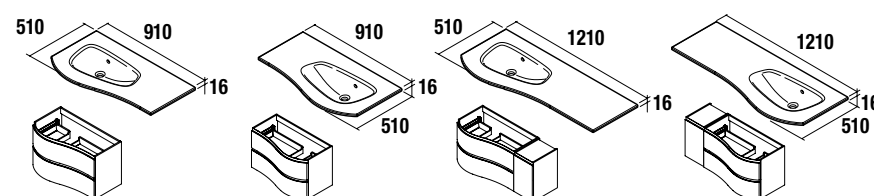

910/R	910/L	1210/R	1210/L
cod.	cod.	cod.	cod.
85907	85908	85909	85910

MAM (solid surface)

MAM WASHBASIN

Integral washbasin MAM solid surface white matt finish, with tap hole.

Special order	910/R	910/L	1210/R	1210/L
cod.	cod.	cod.	cod.	cod.
87592	87593	87594	87595	

MAM Integral washbasin, solid surface white matt finish, without tap hole, for wall tap.

Special order	910/R	910/L	1210/R	1210/L
cod.	cod.	cod.	cod.	cod.
87596	87597	87598	87599	

MAM (Solid Surface)

MAM WORKTOP