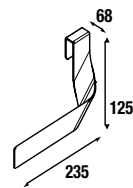

Accessories for Vanity unit

LED sensor light

Auxiliary light with sensor and micro USB rechargeable battery 188 x 20 x 30 mm

cod.	
23031	

Single towel rail JAZZ

White		Black		Gloss anodized	
cod.		cod.		cod.	
23027		27042		23024	