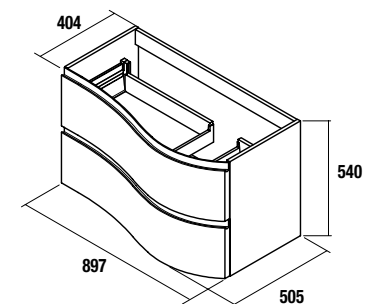

**MAM SERIES
2 METAL DRAWERS AND STORAGE UNITS**

MAM WALL HUNG UNIT 2 DRAWERS

Wall hung curved unit with 2 metal drawers total extraction, interiors Carbon-TX interiors and soft close.

LEFT

RIGHT

White Cotton	Macchiato	Blue Fog	Royal Green	Night Blue
cod.	cod.	cod.	cod.	cod.
83865	83861	83862	83863	83864