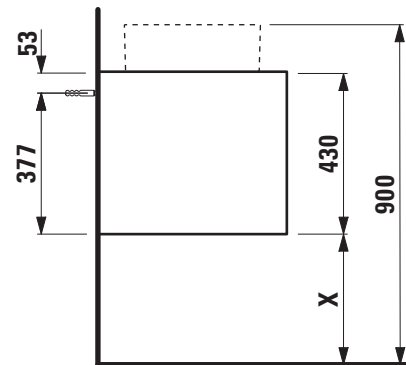

TECHNICAL DRAWINGS / S 1 : 20

C / mm	Ceramic	
171	Kartell by Laufen 81233.2 (with tap bank right)	
196	Val 81228.2 (right)	
225	Kartell by Laufen 81833.5	
300	Kartell by Laufen 81233.1, 81633.2, 81833.1, 81833.9 Living SaphirKeramik 81143.3, 81143.4 (only with wall mounted tap or asymmetric tap position) Living SaphirKeramik 81143.5 Ino 81230.0, 81230.2, 81730.1, 81730.2 (only wall mounted tap), 81630.0, 81630.2 Sonar 81234.0, 81234.1, 81234.2, 81234.3, 81634.1, 81634.2 Val 81628.0, 81628.2, 81628.3, 81728.1	
	315	Kartell by Laufen 81633.3
	325	Val 81628.4

C / mm	Ceramic	
350	Palomba 81680.3 Val 81228.1	
	375	Kartell by Laufen 81833.4 Val 81628.5
389	Palomba 81680.2	
392	Val 81628.8	
403	Val 81228.2 (left)	
475	Val 81628.7	
580	Kartell by Laufen 81233.2 (with tap bank left)	
600	Kartell by Laufen 81833.8	
675	Palomba 81680.1	

X = The exact height must be set during installation.