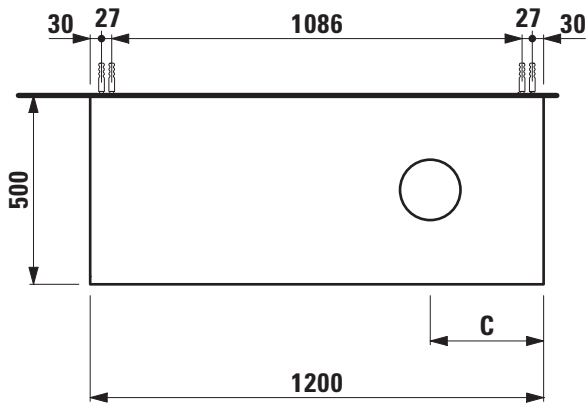

TECHNICAL DRAWINGS / S 1 : 20

C / mm	Ceramic	
171	Kartell by Laufen 81233.2 (with tap bank right)	
196	Val 81228.2 (right)	
225	Kartell by Laufen 81833.5	
300	Kartell by Laufen 81233.1, 81633.2, 81833.1, 81833.9 Living SaphirKeramik 81143.3, 81143.4 (only with wall mounted tap or asymmetric tap position) Living SaphirKeramik 81143.5 Ino 81230.0, 81230.2, 81730.1, 81730.2 (only wall mounted tap), 81630.0, 81630.2 Sonar 81234.0, 81234.1, 81234.2, 81234.3, 81634.1, 81634.2 Val 81628.0, 81628.2, 81628.3, 81728.1	
	315	Kartell by Laufen 81633.3
	325	Val 81628.4

C / mm	Ceramic	
350	Palomba 81680.3 Val 81228.1	
	375	Kartell by Laufen 81833.4 Val 81628.5
389	Palomba 81680.2	
392	Val 81628.8	
403	Val 81228.2 (left)	
475	Val 81628.7	
580	Kartell by Laufen 81233.2 (with tap bank left)	
600	Kartell by Laufen 81833.8	
675	Palomba 81680.1	

X = The exact height must be set during installation.