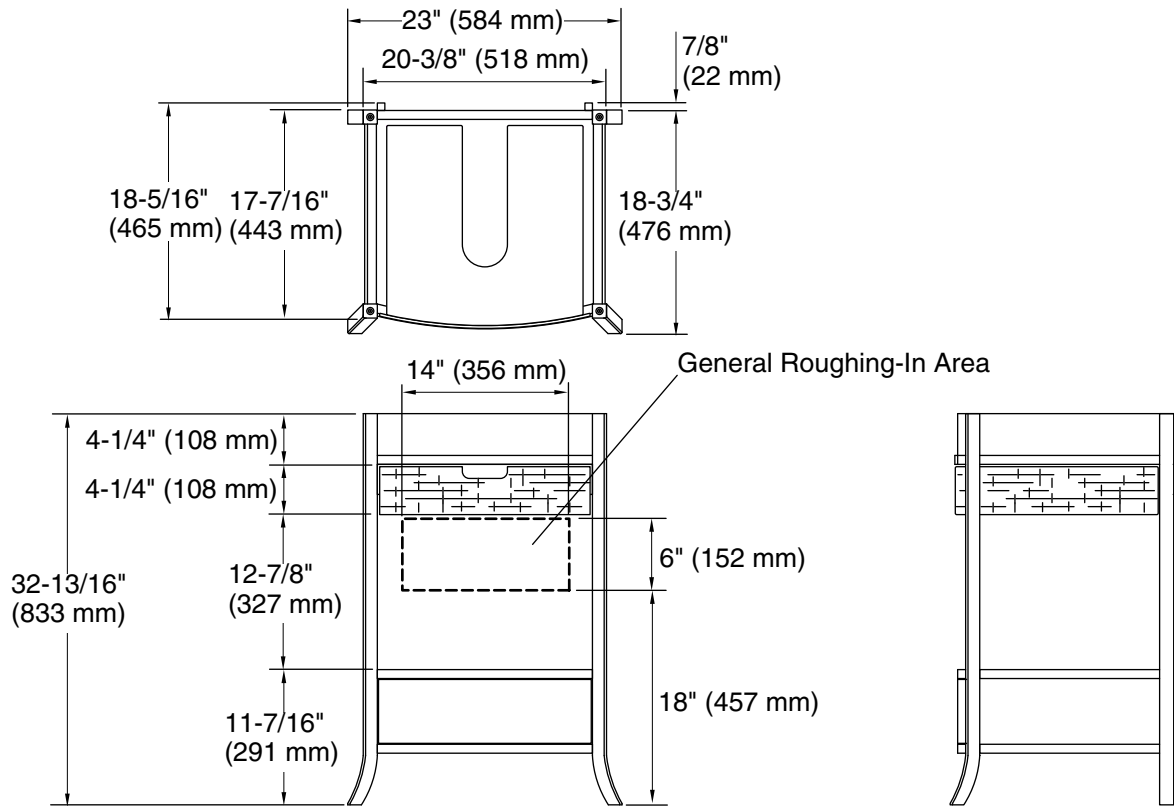

	F2	Black Forest
--	----	--------------

Technical Information

All product dimensions are nominal.

Vanity type: Petite

Notes

Install this product according to the installation guide.