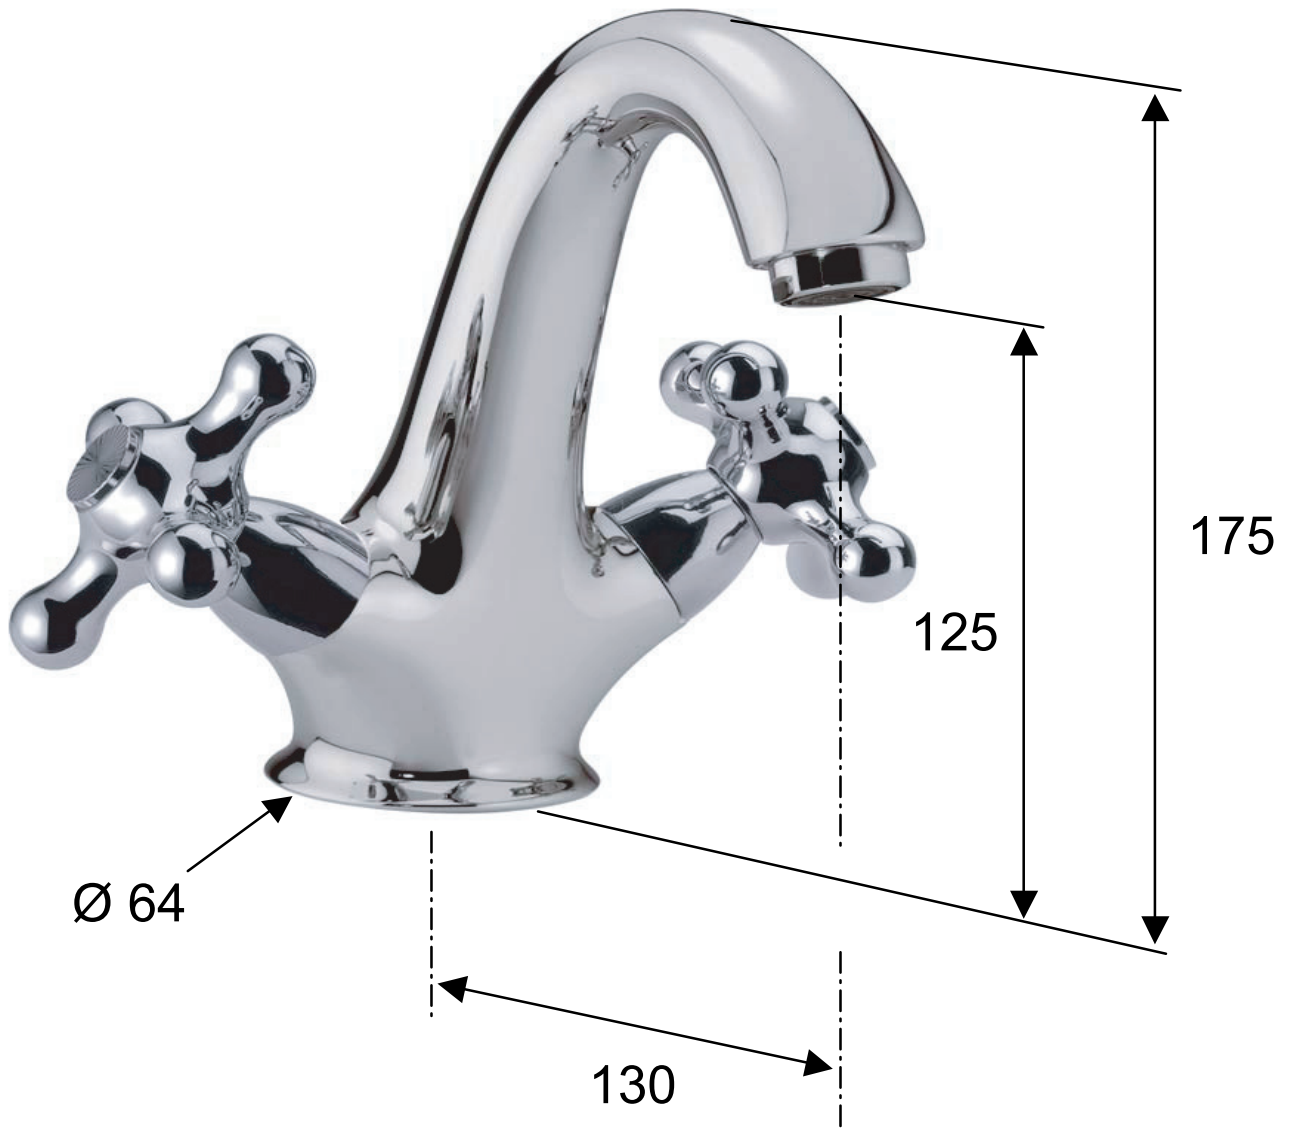

DANIEL

SCHEDA TECNICA TECHNICAL FEATURES

ART. COD.

V5112L

MATERIALI / MATERIALS

OTTONE CROMATO / CHROME PLATED BRASS

CROMATURA / CHROME PLATING

UNI EN 248