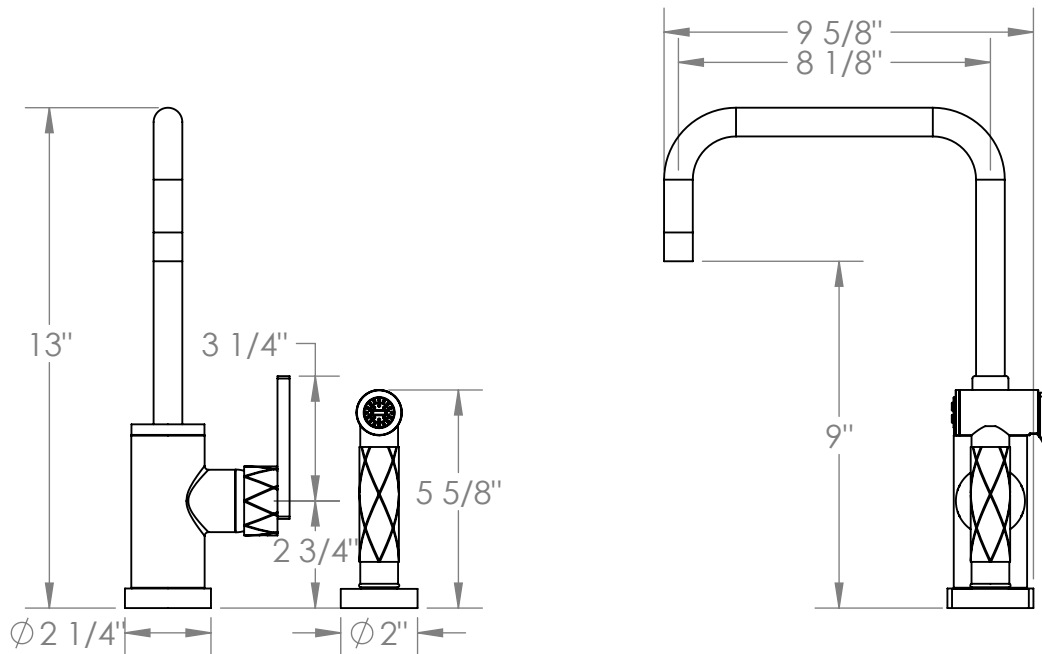

71-7.4-LLD4

Deck Mounted Kitchen Set
Includes Side Spray
Faucet Flow Rate: 1.75 GPM

Meets the applicable requirements of ASME A112.18.1-2005/CSA B125.1-05, entitled "Plumbing Supply Fittings"