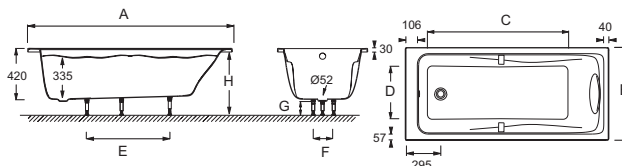

Mm	E6058	E6048	E6049	E6080	E6057	E6060
A	1800^{±3}	1800^{±3}	1700^{±3}	1702^{±3}	1800^{±3}	1498^{±3}
B	902^{±3}	803^{±3}	755^{±3}	705^{±3}	755^{±3}	700^{±3}
C	1290	1290	1180	1180	1080	980
D	650	550	455	400	450	400
E	900	900	750	750	750	650
F	300	300	200	200	200	140
G	118/158	120/160	120/160	120/160	115/155	118/163
H	525/565	535/575	530/570	530/570	525/565	533/578