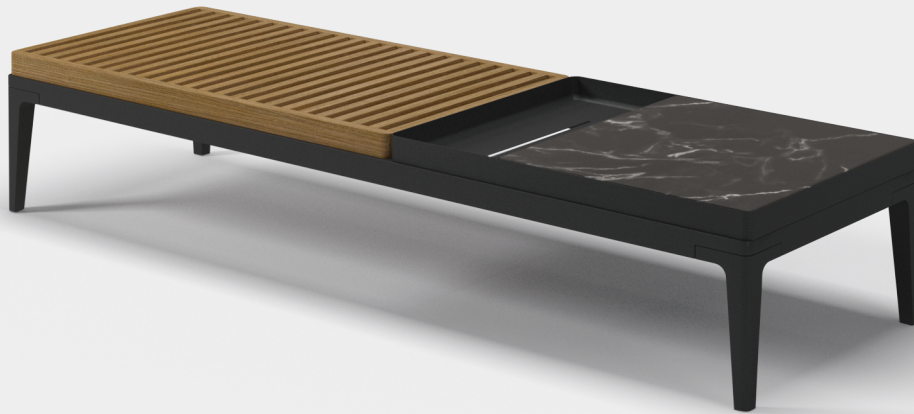

GRID COFFEE TABLE

WIDTH 50cm / 19.5"
LENGTH 151cm / 59.5"
HEIGHT 30cm / 12"
PRODUCT WEIGHT 22kg / 48lb
CBM / CCF 0.15m³ / 5.26ft³
DESIGNER Henrik Pedersen
ASSEMBLY Required

ITEM NUMBER
101231 : Meteor Frame / Teak & Nero Ceramic Top

MATERIALS
Powder coated aluminium frame.
Natural finish slatted teak & one piece ceramic table top.

ACCESSORIES
100177 : Protective Cover

WARRANTY / MAINTENANCE
See gloster.com for warranty terms & maintenance instructions.

FRAME COLOUR

TABLE TOPS

(TEXTURED)
METEOR

NERO
CERAMIC

NATURAL
FINISH TEAK