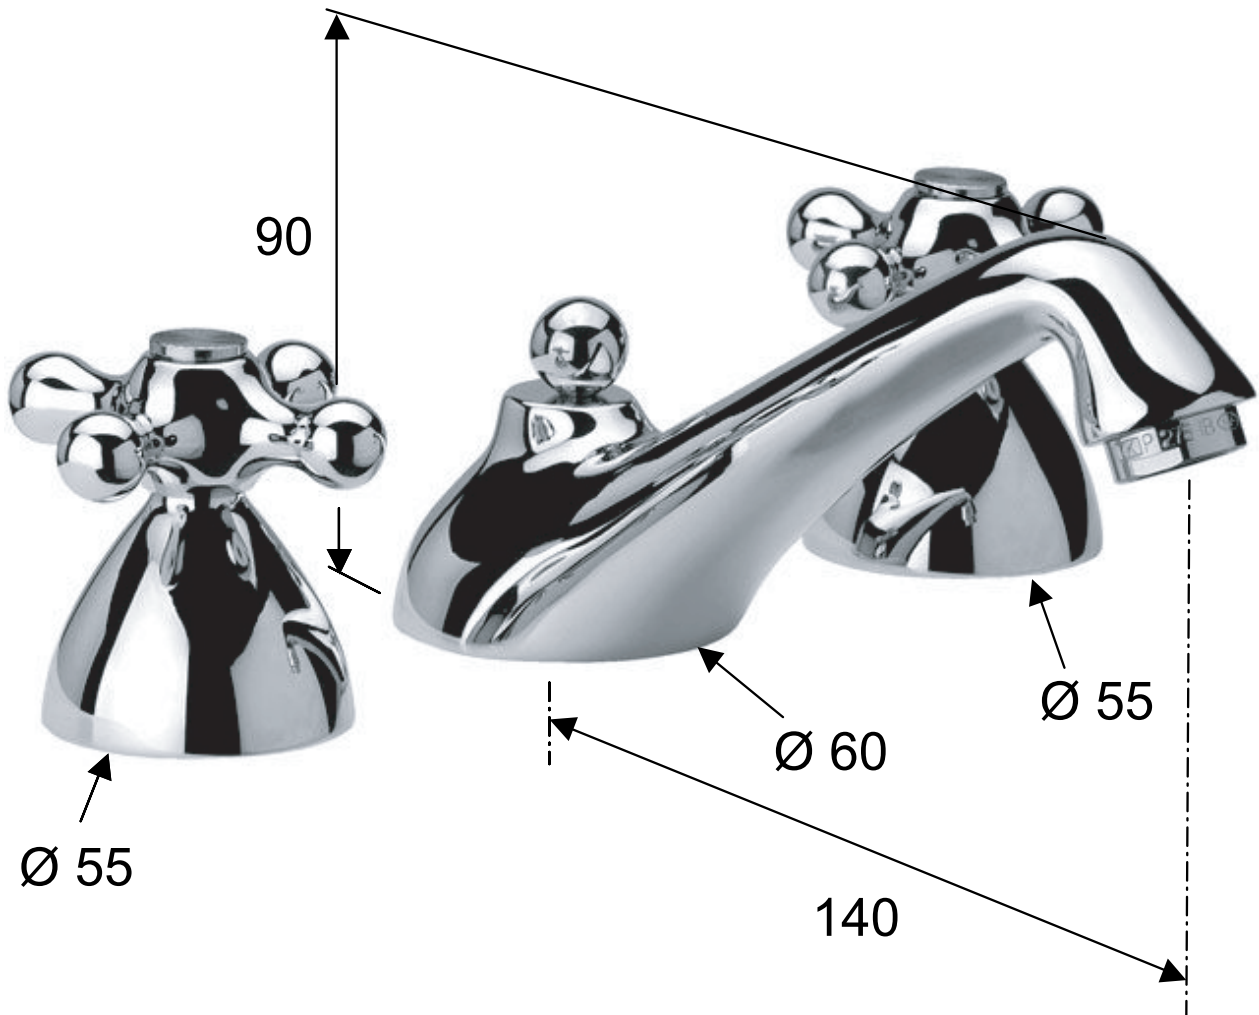

DANIEL

SCHEDA TECNICA TECHNICAL FEATURES

ART. COD.

V5003

MATERIALI / MATERIALS

OTTONE CROMATO / CHROME PLATED BRASS

CROMATURA / CHROME PLATING

UNI EN 248